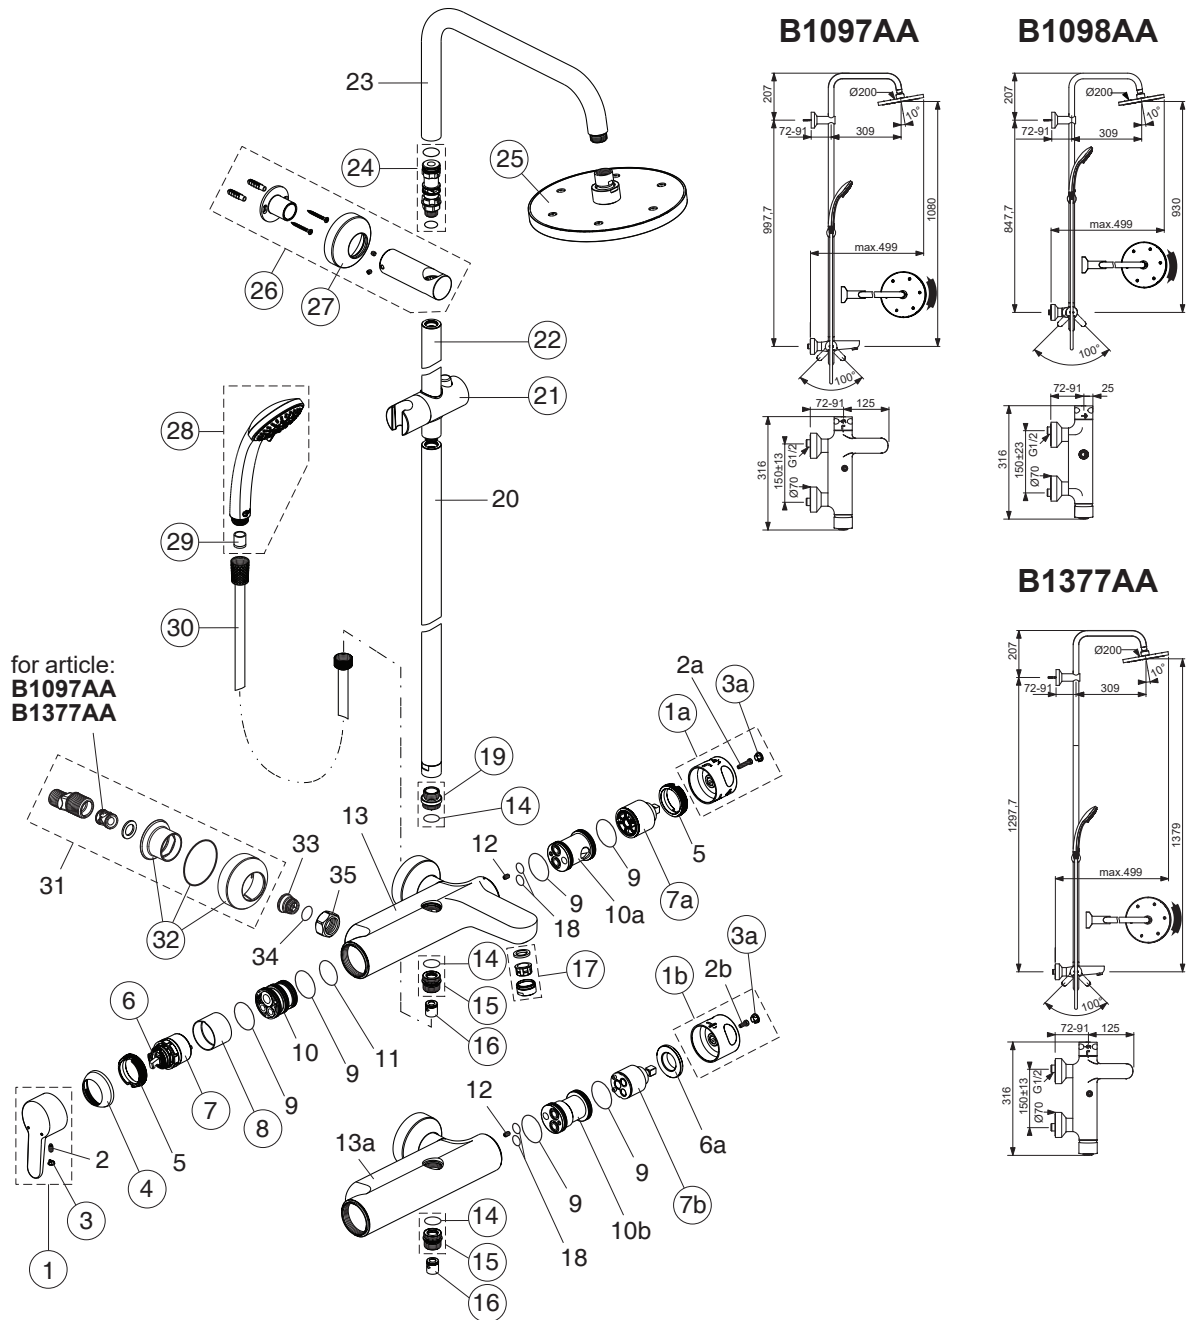

IDEALRAIN

Pos.	Signify	Spare parts-Nr	Quantity	Pos.	Signify	Spare parts-Nr	Quantity
1	Lever, w/logo ISI-compl.	B961010AA	1 Pcs.	15	Nipple M22x1-G1/2	B964675AA	1 Pcs.
1a	Handle, w/logo	B961212AA	1 Pcs.	16	Non return valve	A962594NU	2 Pcs.
1b	Handle, w/logo	B961213AA	1 Pcs.	17	Neop.cascade M24x1-D	A960537AA	1 Pcs.
2	Screw M5x8		1 Pcs.	18	O-Ring Ø11x2		2 Pcs.
2a	Screw M4x20		1 Pcs.	19	Nipple M22x1/M20x1.5	B961216AA	1 Pcs.
2b	Screw M4x10		1 Pcs.	20	Sh.rail L968.6mm/L818.1mm/L1330mm		1 Pcs.
3	Cap decorative	B960473AA	1 Pcs.	21	Slider Ø25	A860807AA	1 Pcs.
3a	Cap decorative	A962227AA	1 Pcs.	22	Wallholder shower bar	F960956AA	1 Pcs.
4+pos.5	Cap	B960862AA	1 Pcs.	23	Tube elbow swivel Ø25		1 Pcs.
5	Screw M43x1.5 M41x1.5		2 Pcs.	24	Connector nipple	F961042NU	1 Set
5a	Screw M43x1.5		1 Pcs.	25	Rain shower set Ø200	B960938AA	1 Set
6	Hot limit stop	A861181NU	1 Pcs.	26	Wallholder	F960928AA	1 Set
7	Cartridge Ø38mm-click	B961491NU	1 Pcs.	27	Escutcheon	A962077AA	1 Pcs.
7a	Three-way diverter	B961214NU	1 Pcs.	28	Shower 3F;80mm;8l/min	B9401AA	1 Pcs.
7b	Ceramic diverter	B961215NU	1 Pcs.	29	Flow regulator 8 l/min	B961093NU	1 Pcs.
8	Insert		1 Pcs.	30	Sh.hose L1500mm -compl.	B960604AA	1 Pcs.
9	O-Ring Ø35x2		4 Pcs.	31	S-connections-compl.		1 Set
10	Manifold		1 Pcs.	32	Escutcheon-compl.	B960365AA	1 Set
10a;10b	Manifold		1 Pcs.	33	Nipple M19x1.5LH		2 Pcs.
11	O-Ring Ø32x2		1 Pcs.	34	O-Ring Ø15.6x1.78		2 Pcs.
12	Screw M5x8		1 Pcs.	35	Nut G3/4		2 Pcs.
13	Body bath/shower		1 Pcs.				
13a	Body shower		1 Pcs.				
14	O-Ring Ø18.2x1.7	A961640NU	2 Pcs.				