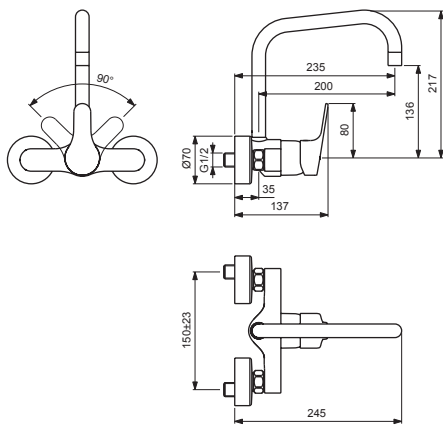

B0892AA

Pos.	Signify	Spare parts-Nr.	Quantity	Pos.	Signify	Spare parts-Nr.	Quantity
1	Lever,w/logo-compl.	B961236AA	1 Pcs.	15	Nipple M22x1.5		1 Pcs.
2	Screw M5x10		1 Pcs.	16	O-Ring Ø18.2x1.7	B960270NU	2 Pcs.
3	Cap	B960473AA	1 Pcs.	17	S-connections		2 Pcs.
4	Rosette decorative	B960779AA	1 Pcs.	18	Fiber ring Ø24x15x2		2 Pcs.
5	Eco click set Ø40	B960477NU	1 Pcs.	19	Escutcheon	B960242AA	1 Pcs.
6	Screw M4x1.5	B960780NU	1 Pcs.	20	Nipple M19x1.5LH		2 Pcs.
7	O-Ring Ø42x1.6		1 Pcs.	21	O-Ring Ø15.6x1.78		2 Pcs.
8	Cartridge Ø40	B964932NU	1 Pcs.	22	Coupling nut		2 Pcs.
9	Support ring		1 Pcs.				
10	Pin		1 Pcs.				
11	Body shower		1 Pcs.				
12	Tub.spout C200mm	B960869AA	1 Set				
13	Aerator M18x1	F960181AA	1 Pcs.				
14	Sealing set for tub.spout	B960868NU	1 Set				