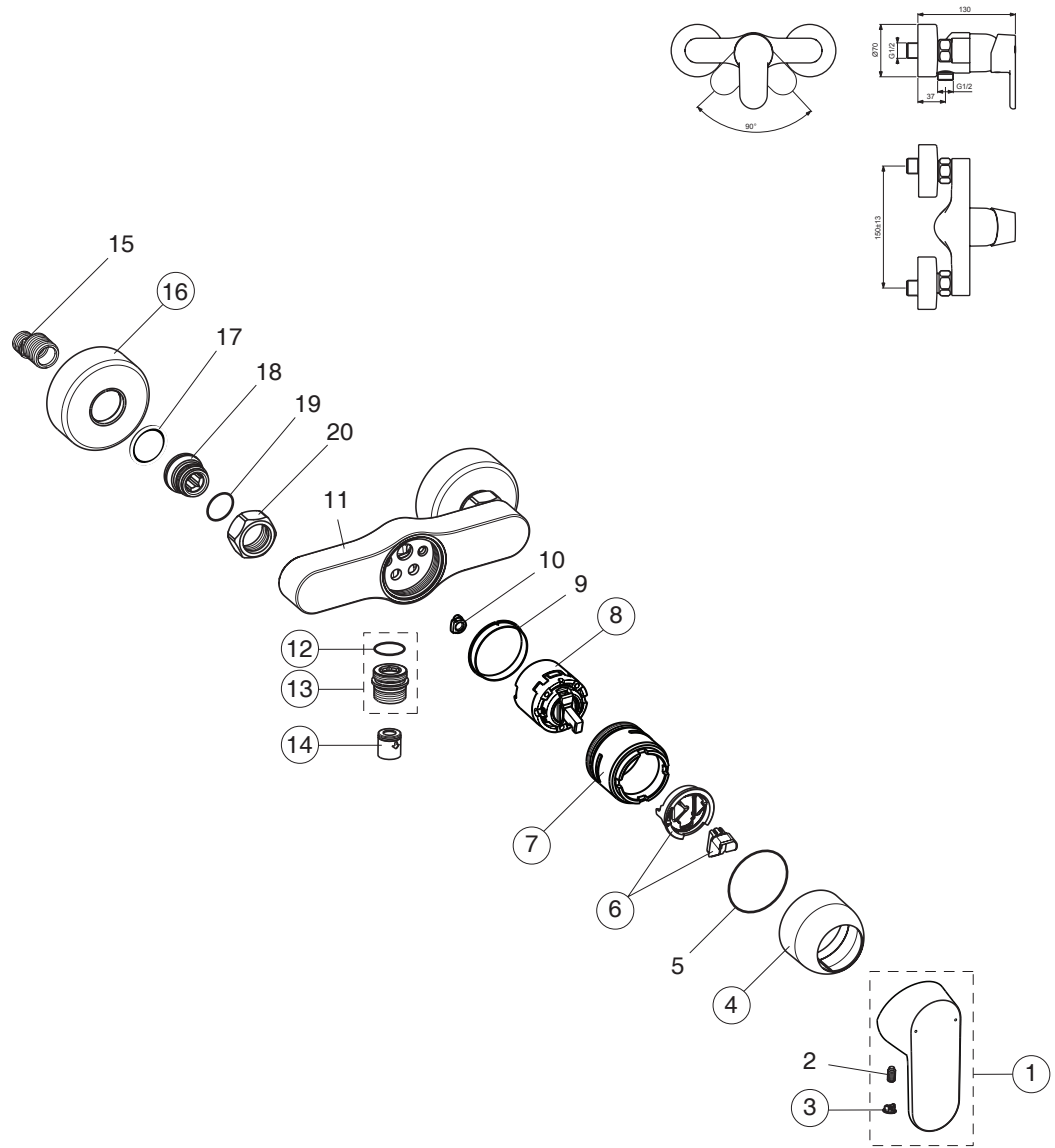

B0411AA

Pos.	Signify	Spare parts-Nr.	Quantity	Pos.	Signify	Spare parts-Nr.	Quantity
1	Lever,w/logo ISI-compl.	B961091AA	1 Pcs.	15	S-connections		2 Pcs.
2	Screw M5x10		1 Pcs.	16	Escutcheon	B960242AA	1 Pcs.
3	Cap decorative	B960473AA	1 Pcs.	17	Fiber ring Ø24x15x2		2 Pcs.
4	Rosette decorative	B960779AA	1 Pcs.	18	Nipple M19x1.5LH		2 Pcs.
5	O-Ring Ø42x1.6		1 Pcs.	19	O-Ring Ø15.6x1.78		2 Pcs.
6	Eco click set Ø40	B960477NU	1 Pcs.	20	Coupling nut		2 Pcs.
7+pos.9	Screw M46x1.5	B960780NU	1 Pcs.				
8	Cartridge Ø40	A963785NU	1 Pcs.				
9	Support ring		1 Pcs.				
10	Pin		1 Pcs.				
11	Body shower		1 Pcs.				
12	O-Ring Ø18.2x1.7	A961640NU	2 Pcs.				
13	Nipple M22x1-G1/2	B964675AA	1 Pcs.				
14	Non return valve	A962594NU	2 Pcs.				