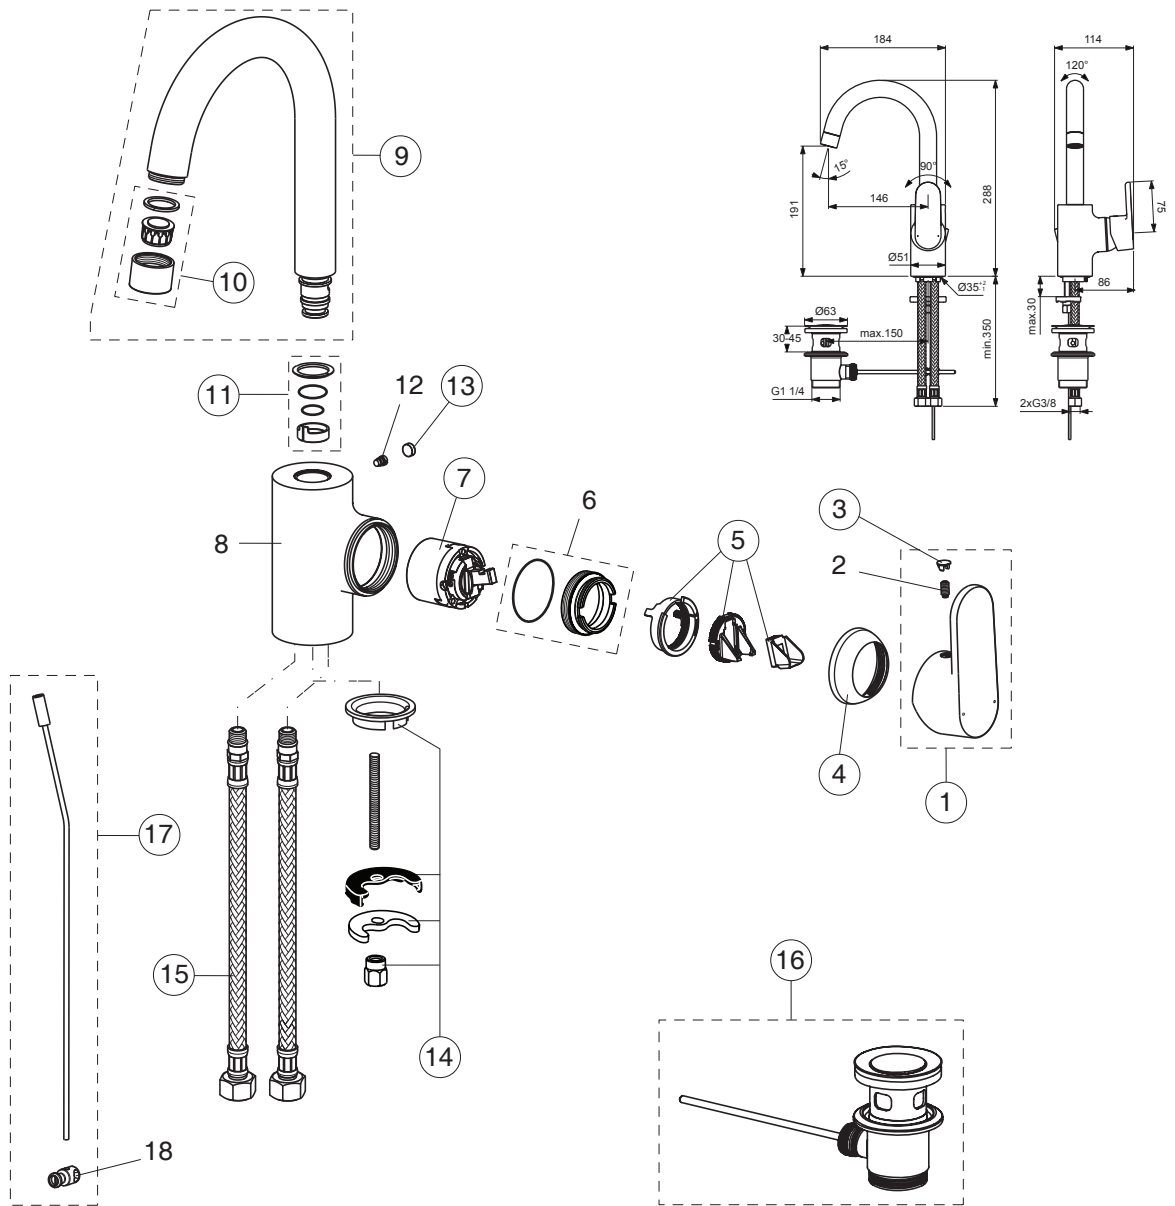

B0410AA

Pos.	Signify	Spare parts-Nr.	Quantity	Pos.	Signify	Spare parts-Nr.	Quantity
1	Lever,w/logo ISI-compl.	B961092AA	1 Pcs.	15	Flex pexhose G3/8	A963600NU	1 Pcs.
2	Screw M5x10	B960473AA	1 Pcs.	16	M10x1/L445mm	A962991AA	1 Pcs.
3	Cap decorative	B961113AA	1 Pcs.	17	Pop up waste-compl.	B961089AA	1 Pcs.
4+pos.6	Rosette-compl.	B960477NU	1 Pcs.	18	Pop up waste shackle		1 Pcs.
5	Eco click set Ø40	B960477NU	1 Pcs.				
6	Screw M41x1.5/M46x1.5	A963785NU	1 Pcs.				
7	Cartridge Ø40mm		1 Pcs.				
8	Body		1 Pcs.				
9	Tub.spout R145mm	B961014AA	1 Pcs.				
10	Aerator M22x1-A	B960294AA	1 Pcs.				
11	Sealing set for tub.spout	B960295NU	1 Pcs.				
12	Screw M5x5.5	B960583NU	1 Pcs.				
13	Rubber cap Ø8.1x3	B960608NU	1 Pcs.				
14	Connecting set		1 Pcs.				