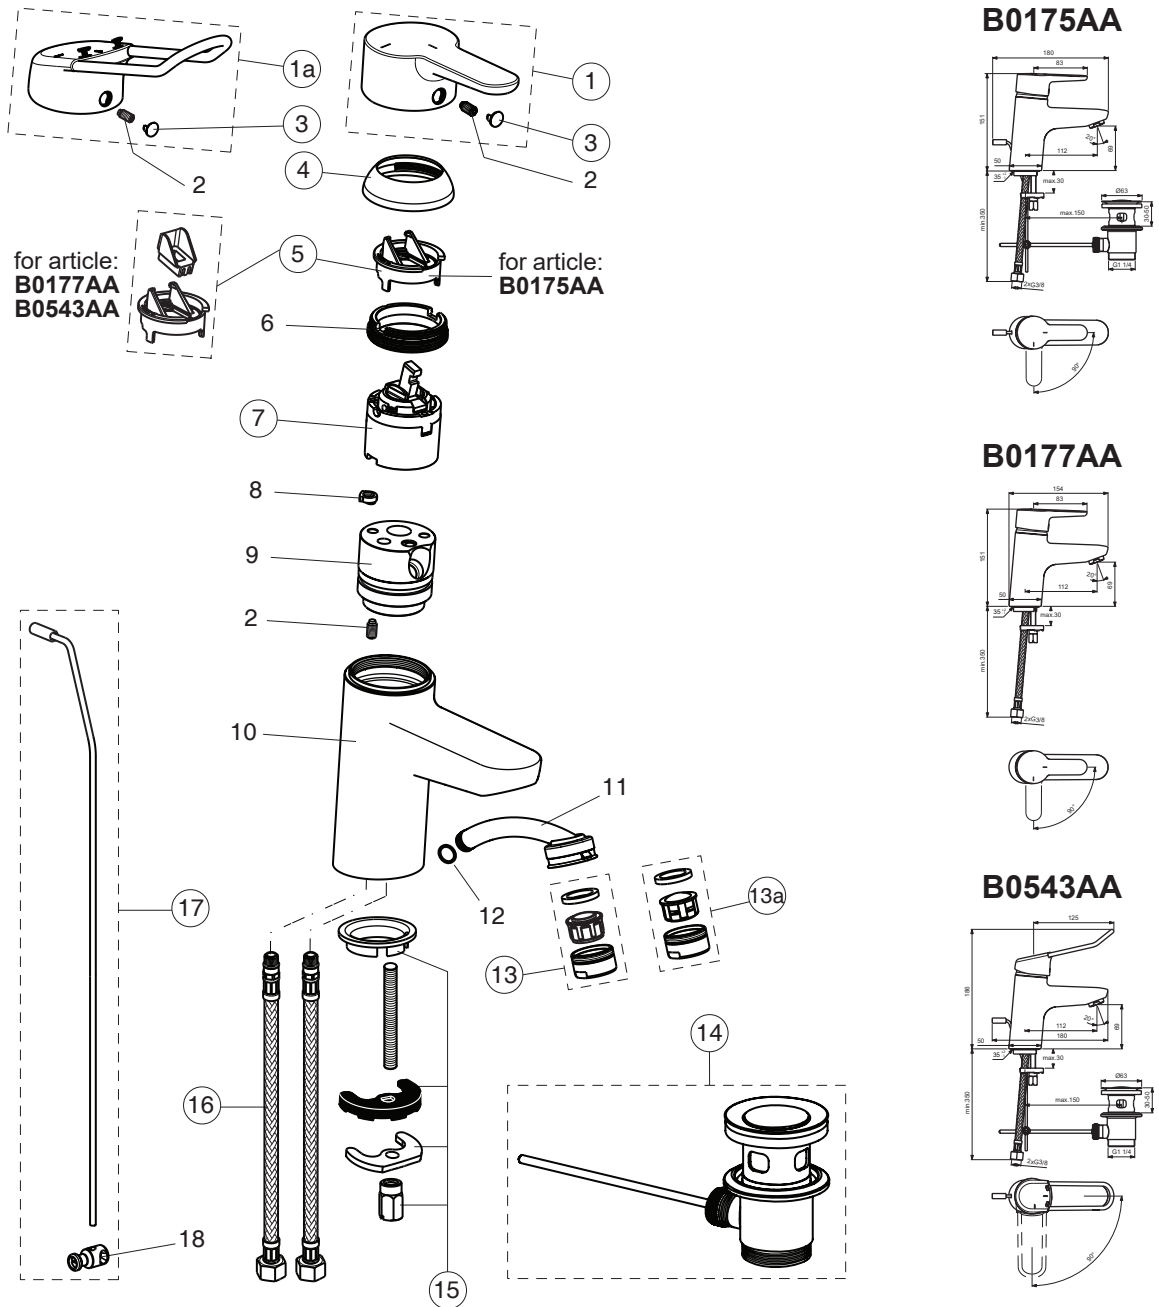

CONNECT BLUE

Produced from: April 2022

Pos.	Signify	Spare parts-Nr.	Quantity	Pos.	Signify	Spare parts-Nr.	Quantity
1	Lever,w/logo-compl.	B961080AA	1 Set				
1a	Loop handle 140mm w/logo-compl.	B961237AA	1 Set				
2	Cap decorative	B960473AA	1 Pcs.				
3	Cap	B960862AA	1 Set				
4	Hot limit stop	A861181NU	1 Pcs.				
5	Cartridge Ø38mm	B961491NU*	1 Set				
6	Aerator M24x1,5 l/min	B960754AA**	1 Set				
7	Pop-up drain ass.	A962991AA	1 Set				
8	Connecting set	B960608NU	1 Set				
9	Flex hose G3/8-L445mm	A963600NU	1 Pcs.				
10	Pop up waste-compl.	B961039AA	1 Set				

*Universal set (not all parts needed)

CONNECT BLUE

Pos.	Signify	Spare parts-Nr.	Quantity	Pos.	Signify	Spare parts-Nr.	Quantity
1	Lever,w/logo ISI-compl.	B961080AA	1 Pcs.	13	Aerator M24x1	B960754AA	1 Pcs.
1a	Loop handle 140mm w/logo ISI-compl.	B961237AA	1 Pcs.	13a	Casc.perlator M24x1-A	A960321AA	1 Pcs.
2	Screw M5x10		1 Pcs.	14	Pop-up drain ass.	A962991AA	1 Pcs.
3	Cap decorative	B960473AA	1 Pcs.	15	Connecting set	B960608NU	1 Set
4+pos.6	Cap	B960862AA	1 Pcs.	16	Flex hose G3/8-M10x1/6x10/L445	A963600NU	1 Pcs.
5	Eco click set Ø40	B960477NU	1 Pcs.	17	Pop up waste-compl.	B961039AA	1 Set
6	Screw M43x1.5 M41x1.5		1 Pcs.	18	Pop up waste shackle		1 Pcs.
7	Cartridge Ø40,high-flow	B960775NU	1 Pcs.				
8	Pin		1 Pcs.				
9	Manifold		1 Pcs.				
10	Body basin		1 Pcs.				
11	Tube M24x1		1 Pcs.				
12	O-Ring Ø7.65x1.78		1 Pcs.				