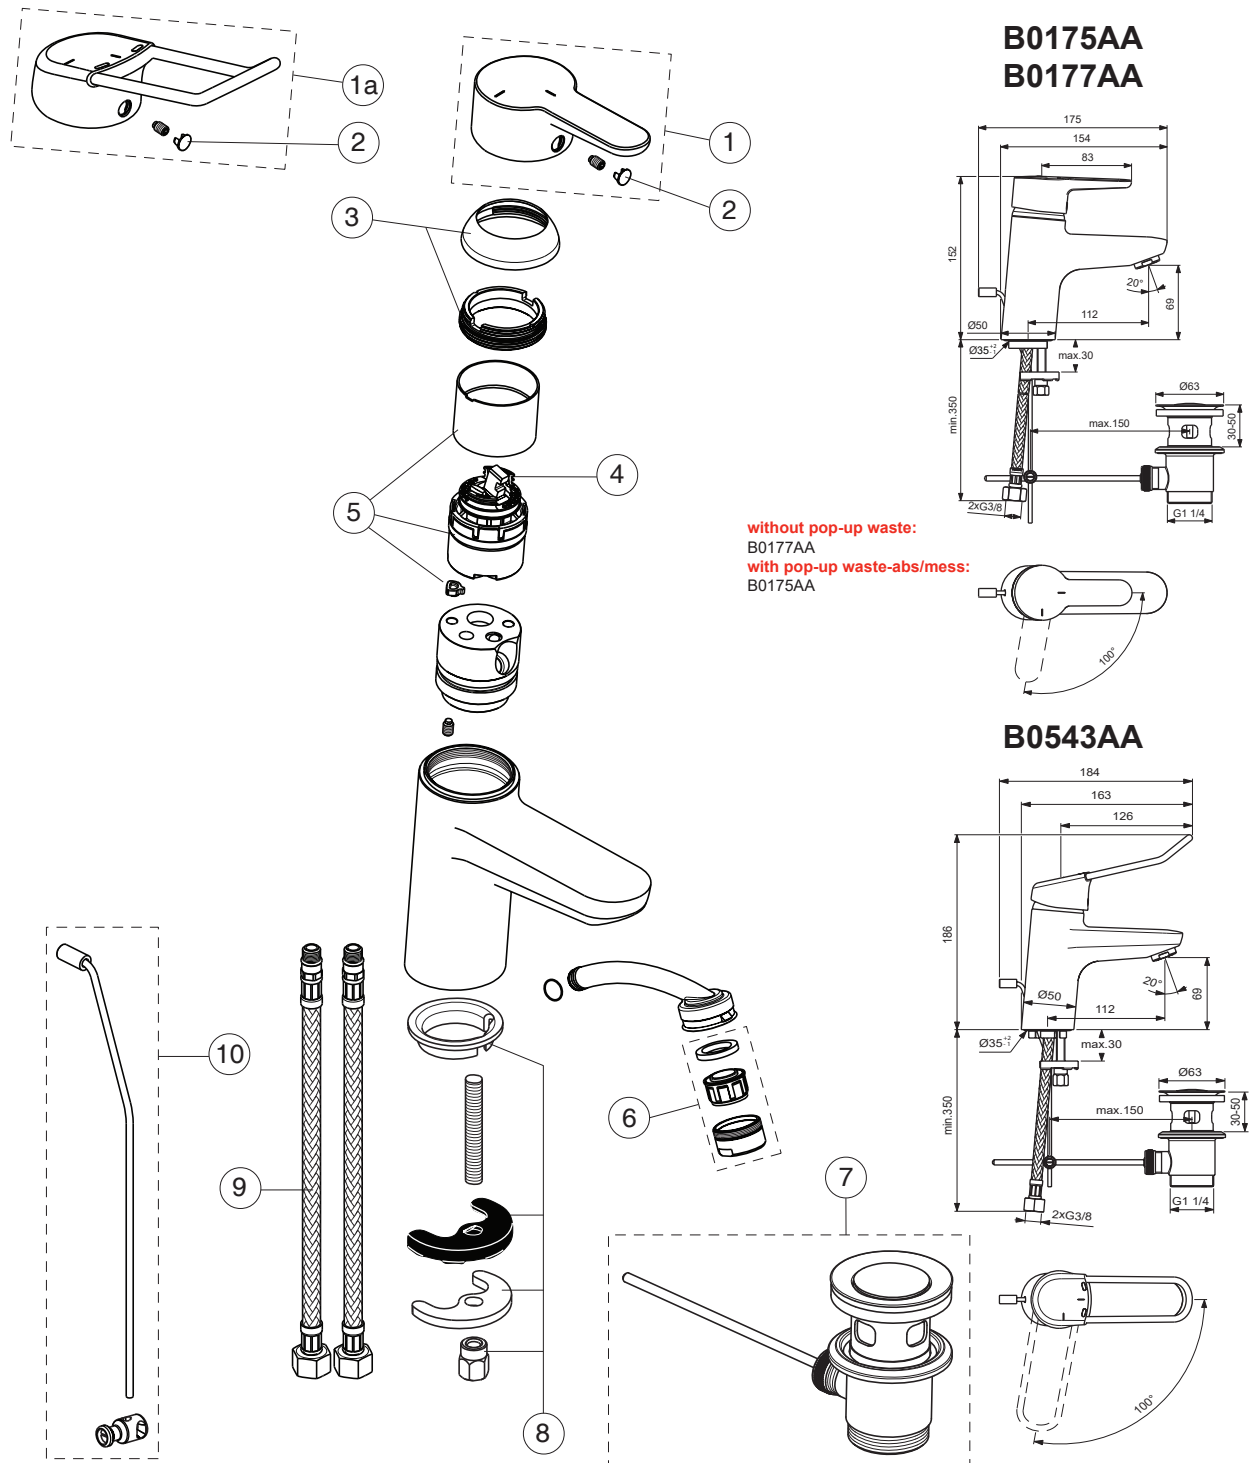

CONNECT BLUE

Produced from: April 2022

Pos.	Signify	Spare parts-Nr.	Quantity	Pos.	Signify	Spare parts-Nr.	Quantity
1	Lever,w/logo-compl.	B961080AA	1 Set				
1a	Loop handle 140mm w/logo-compl.	B961237AA	1 Set				
2	Cap decorative	B960473AA	1 Pcs.				
3	Cap	B960862AA	1 Set				
4	Hot limit stop	A861181NU	1 Pcs.				
5	Cartridge Ø38mm	B961491NU*	1 Set				
6	Aerator M24x1,5 l/min	B960754AA**	1 Set				
7	Pop-up drain ass.	A962991AA	1 Set				
8	Connecting set	B960608NU	1 Set				
9	Flex hose G3/8-L445mm	A963600NU	1 Pcs.				
10	Pop up waste-compl.	B961039AA	1 Set				

*Universal set (not all parts needed)

CONNECT BLUE

Pos.	Signify	Spare parts-Nr.	Quantity	Pos.	Signify	Spare parts-Nr.	Quantity
1	Lever,w/logo ISI-compl.	B961080AA	1 Pcs.	13	Aerator M24x1	B960754AA	1 Pcs.
1a	Loop handle 140mm w/logo ISI-compl.	B961237AA	1 Pcs.	13a	Casc.perlator M24x1-A	A960321AA	1 Pcs.
2	Screw M5x10		1 Pcs.	14	Pop-up drain ass.	A962991AA	1 Pcs.
3	Cap decorative	B960473AA	1 Pcs.	15	Connecting set	B960608NU	1 Set
4+pos.6	Cap	B960862AA	1 Pcs.	16	Flex hose G3/8-M10x1/6x10/L445	A963600NU	1 Pcs.
5	Eco click set Ø40	B960477NU	1 Pcs.	17	Pop up waste-compl.	B961039AA	1 Set
6	Screw M43x1.5 M41x1.5		1 Pcs.	18	Pop up waste shackle		1 Pcs.
7	Cartridge Ø40,high-flow	B960775NU	1 Pcs.				
8	Pin		1 Pcs.				
9	Manifold		1 Pcs.				
10	Body basin		1 Pcs.				
11	Tube M24x1		1 Pcs.				
12	O-Ring Ø7.65x1.78		1 Pcs.				