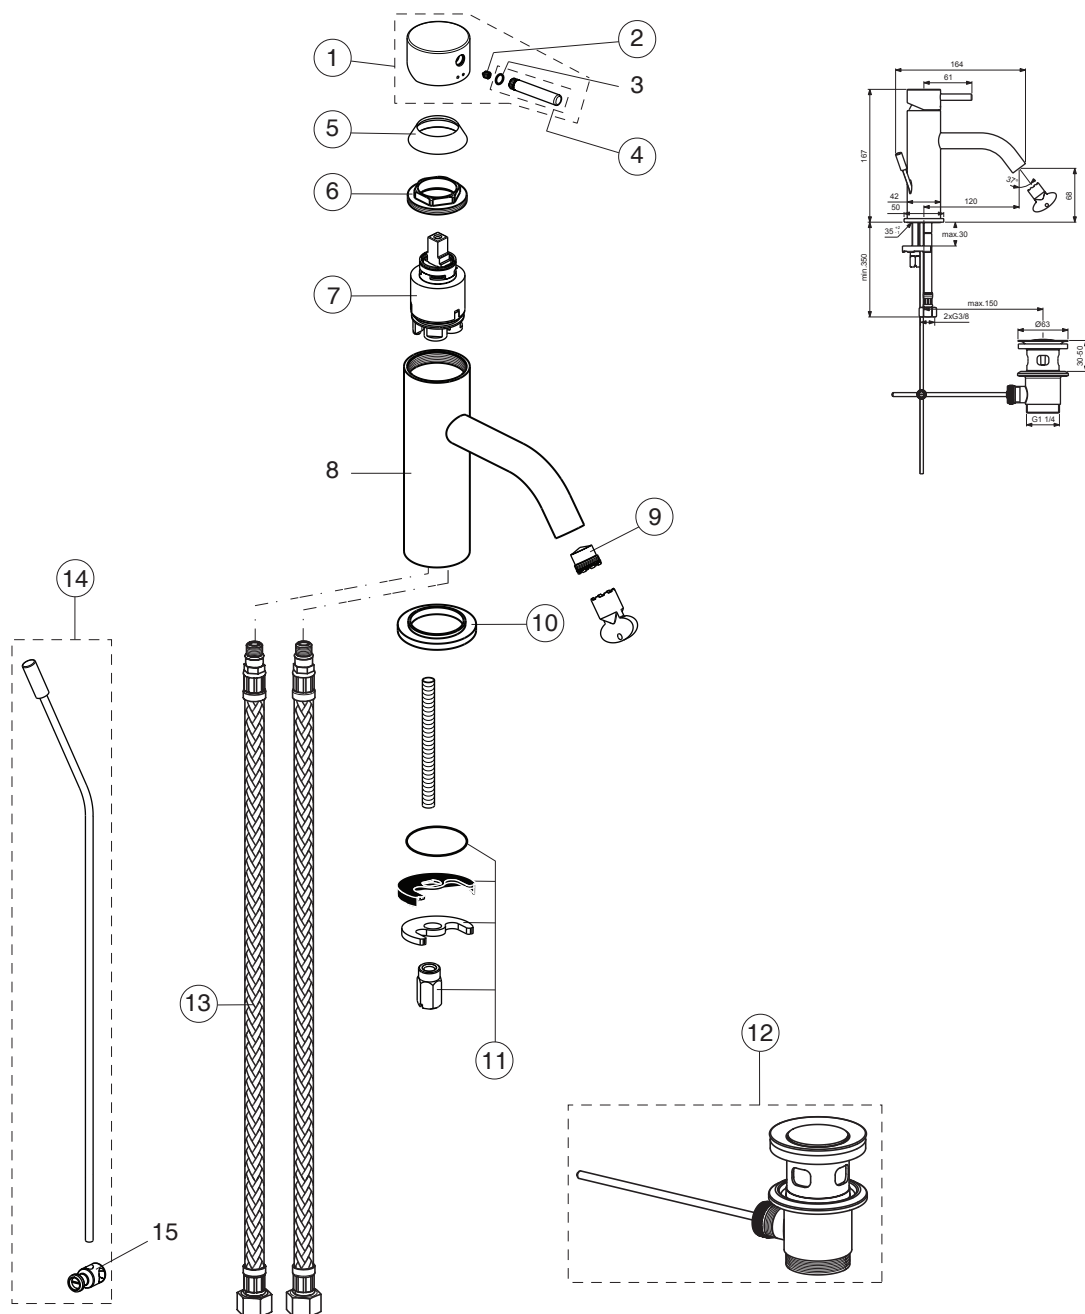

MARA (A9040AA;A9041AA)

Pos.	Signify	Spare parts-Nr.	Quantity	Pos.	Signify	Spare parts-Nr.	Quantity
1	Lever,w/logo ISI	B960707AA	1 Pcs.	11	Fixation kit	B964702NU	1 Set
2	Screw M5x6	A963667NU	1 Pcs.	12	Pop-up drain ass.	A962991AA	1 Pcs.
3	O-Ring Ø6x1		1 Pcs.	13	Flex pexhose F3/8 M10x1/L445	A963600NU	1 Pcs.
4	Small handle for handle	B960708AA	1 Pcs.	14	Pull-up rod-compl.	B960915AA	1 Set
5	Cap	B960709AA	1 Pcs.	15	Pop up waste shackle		1 Pcs.
6	Screw M38x1	B960710NU	1 Pcs.				
7	Cartridge KEROX K-35B w.hot limit stop	A960569NU	1 Pcs.				
8	Body		1 Pcs.				
9	Aerator cache TT M16.5x1	B960497NU	1 Pcs.				
	Outlet cache 5 l/min	A962708NU	1 Pcs.				
10	Rosette decorative	B960712AA	1 Pcs.				