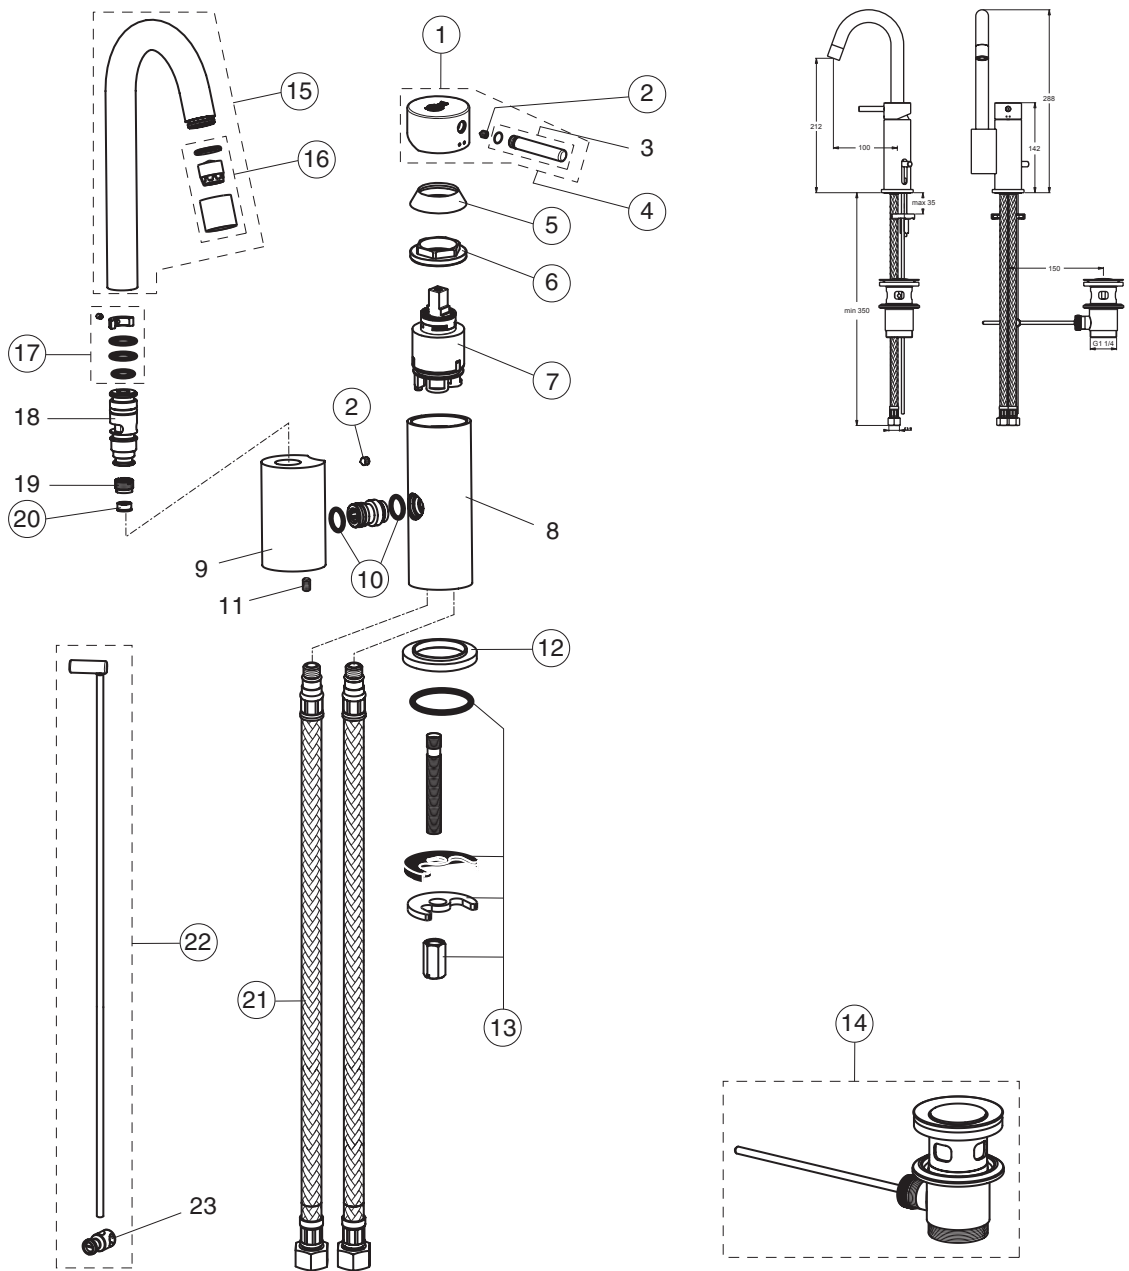

# MARA (A9029AA)

Pos.	Signify	Spare parts-Nr.	Quantity	Pos.	Signify	Spare parts-Nr.	Quantity
1	Lever,w/logo ISI	B960707AA	1 Pcs.	16	Aerator M18x1-D20	F960181AA	1 Pcs.
2	Screw M5x6	A963667NU	1 Pcs.	17	Sealing set for tub.spout	B960501NU	1 Set
3	O-Ring Ø 6x1		1 Pcs.	18	Nipple for basin		1 Pcs.
4	Small handle for handle	B960708AA	1 Pcs.	19	Retaining ring M12x1		1 Pcs.
5	Cap	B960709AA	1 Pcs.	20	Flow regulator 5 l/min	H961506NU	1 Pcs.
6	Screw M38x1	B960710NU	1 Pcs.	21	Flex pexhose F3/8I/14-M10x1A-D6.2-12x400	B960474NU	1 Pcs.
7	Cartridge K 35 B	B964699NU	1 Pcs.				
8;9	Body basin compl.		1 Pcs.	22	Pull-up rod-compl.	B960711AA	1 Set
10	O-Ring Ø 12.42x1.78	A961332NU	2 Pcs.	23	Pop up waste shackle		1 Pcs.
11	Screw M5x8		1 Pcs.				
12	Rosette decorative	B960712AA	1 Pcs.				
13	Fixation kit	B964702NU	1 Set				
14	Pop-up drain ass.	A961230AA	1 Pcs.				
15	Tub.spout R100,M18x1	B960851AA	1 Set				