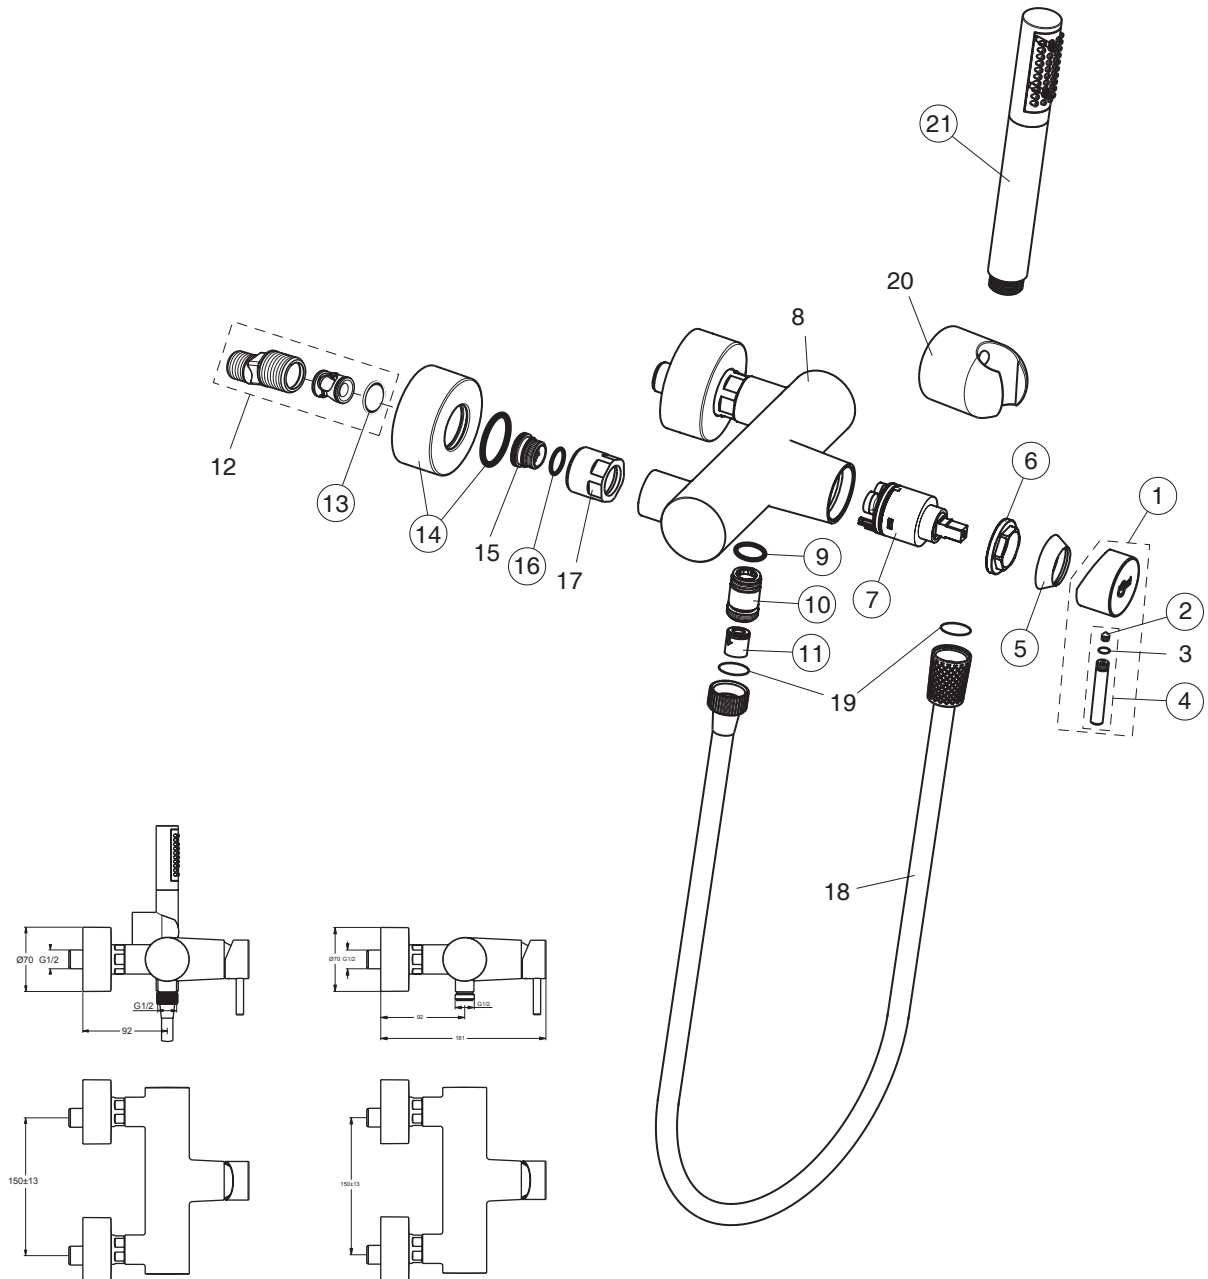

MARA (A9015AA;A9016AA)

Pos.	Signify	Spare parts-Nr.	Quantity	Pos.	Signify	Spare parts-Nr.	Quantity
1	Lever,w/logo ISI	B960707AA	1 Pcs.	14	Rosette,w/O-Ring-set	B960714AA	1 Pcs.
2	Screw M5x6	A963667NU	1 Pcs.	15	Nipple M19x1.5-LH		2 Pcs.
3	O-Ring Ø6x1		1 Pcs.	16	O-Ring Ø15.6x1.78	A961182NU	2 Pcs.
4	Small handle for handle	B960708AA	1 Pcs.	17	Nut G3/4,S30		2 Pcs.
5	Cap	B960709AA	1 Pcs.	18	Shower hose L1500mm-compl.		1 Pcs.
6	Screw M38x1	B960710NU	1 Pcs.	19	Fiberring Ø16x13x1.5		2 Pcs.
7	Cartridge K 35 B	B964699NU	1 Pcs.	20	Wall hook for hand shower NIKLES		1 Pcs.
8	Body shower		1 Pcs.	21	Handshower	A960333AA	1 Pcs.
9	O-Ring Ø17x2	A961810NU	2 Pcs.				
10	Nipple M20x1-G1/2	A961271NU	1 Pcs.				
11	Non return valve	A962594NU	2 Pcs.				
12	S-connections		2 Pcs.				
13	Fibre washer for non-return valve	A961139NU	2 Pcs.				