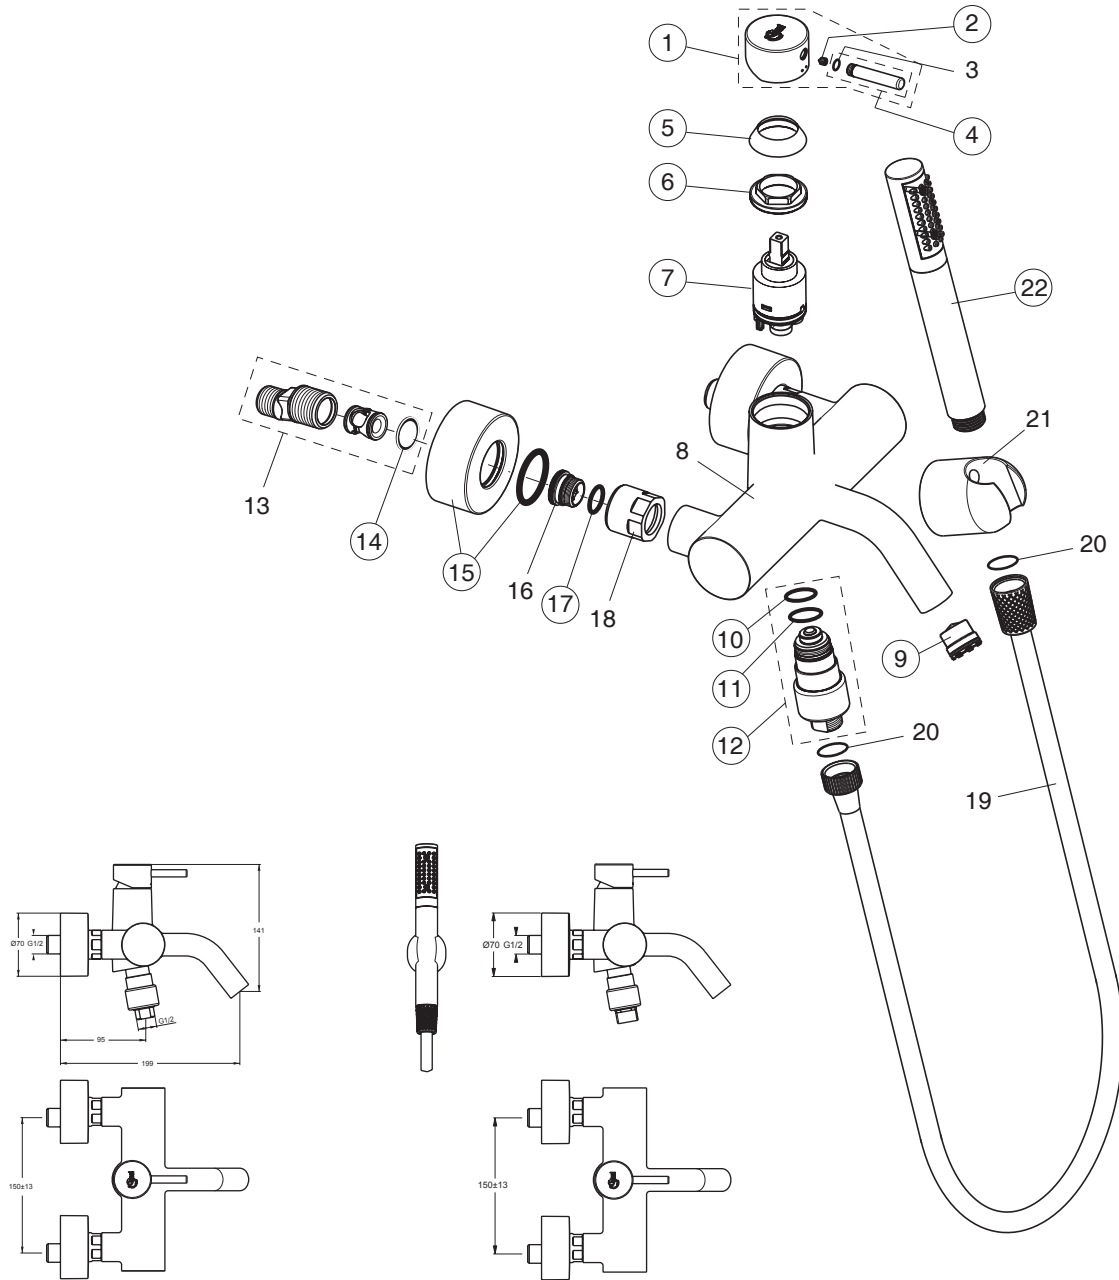

# MARA (A9013AA;A9014AA)

Pos.	Signify	Spare parts-Nr.	Quantity	Pos.	Signify	Spare parts-Nr.	Quantity
1	Lever,w/logo ISI	B960707AA	1 Pcs.	14	Fibre washer for non-return valve	A961139NU	2 Pcs.
2	Screw M5x6	A963667NU	1 Pcs.	15	Rosette,w/O-Ring-set	B960714AA	1 Pcs.
3	O-Ring Ø6x1		1 Pcs.	16	Nipple M19x1.5-LH		2 Pcs.
4	Small handle for handle	B960708AA	1 Pcs.	17	O-Ring ø15.6x1.78	A961182NU	2 Pcs.
5	Cap	B960709AA	1 Pcs.	18	Nut G3/4,S30		2 Pcs.
6	Screw M38x1	B960710NU	1 Pcs.	19	Shower hose L1500mm-compl.		1 Pcs.
7	Cartridge K 35 B	B964699NU	1 Pcs.	20	Fiberring ø16x13x1.5		2 Pcs.
8	Body bath/shower		1 Pcs.	21	Wall hook for hand shower NIKLES		1 Pcs.
9	Flowstraitener cache Junior M21.5x1	A960191NU	1 Pcs.	22	Handshower	A960333AA	1 Pcs.
10	O-Ring ø17.17x1.78	A960341NU	1 Pcs.				
11	O-Ring ø18.77x1.78	A962529NU	1 Pcs.				
12	Diverter	A960192AA	1 Pcs.				
13	S-connections		2 Pcs.				