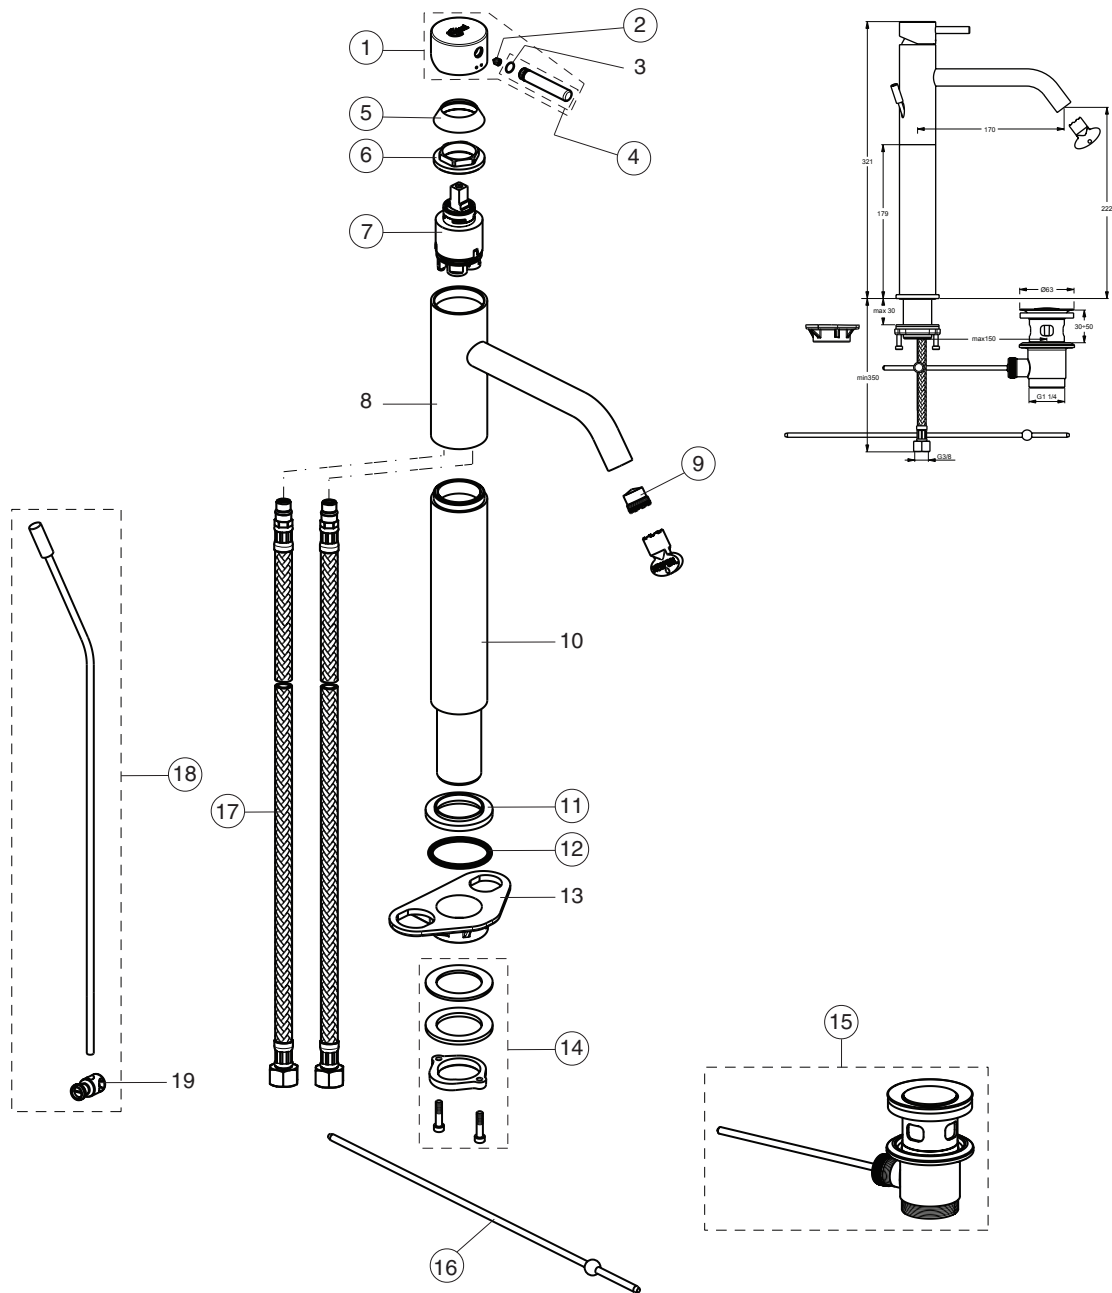

MARA (A9010AA)

Pos.	Signify	Spare parts-Nr.	Quantity	Pos.	Signify	Spare parts-Nr.	Quantity
1	Lever,w/logo ISI	B960707AA	1 Pcs.	12	O-Ring \varnothing 37.77x2.62	A962574NU	1 Pcs.
2	Screw M5x6	A963667NU	1 Pcs.	13	U plate support bracket fixing kit		1 Pcs.
3	O-Ring \varnothing 6x1		1 Pcs.	14	Connecting group for kitchen COMBI	B960255NU	1 Set
4	Small handle for handle	B960708AA	1 Pcs.	15	Pop-up drain ass.	A961230AA	1 Pcs.
5	Cap	B960709AA	1 Pcs.	16	Waste rod L330mm	A960200AA	1 Pcs.
6	Screw M38x1	B960710NU	1 Pcs.	17	Flex pexhose G3/8I, M10x1A, \varnothing 6.2/ \varnothing 14-700	A960482NU	1 Pcs.
7	Cartridge KEROX K-35B w.hot limit stop	A960569NU	1 Pcs.	18	Pull-up rod-compl.	B960915AA	1 Set
8	Body extend lava faucet		1 Pcs.	19	Pop up waste shackle		1 Pcs.
9	Aerator cache TT M16.5x1	B960497NU	1 Pcs.				
10	Distance bushing w/shank		1 Pcs.				
11	Rosette decorative	B960712AA	1 Pcs.				