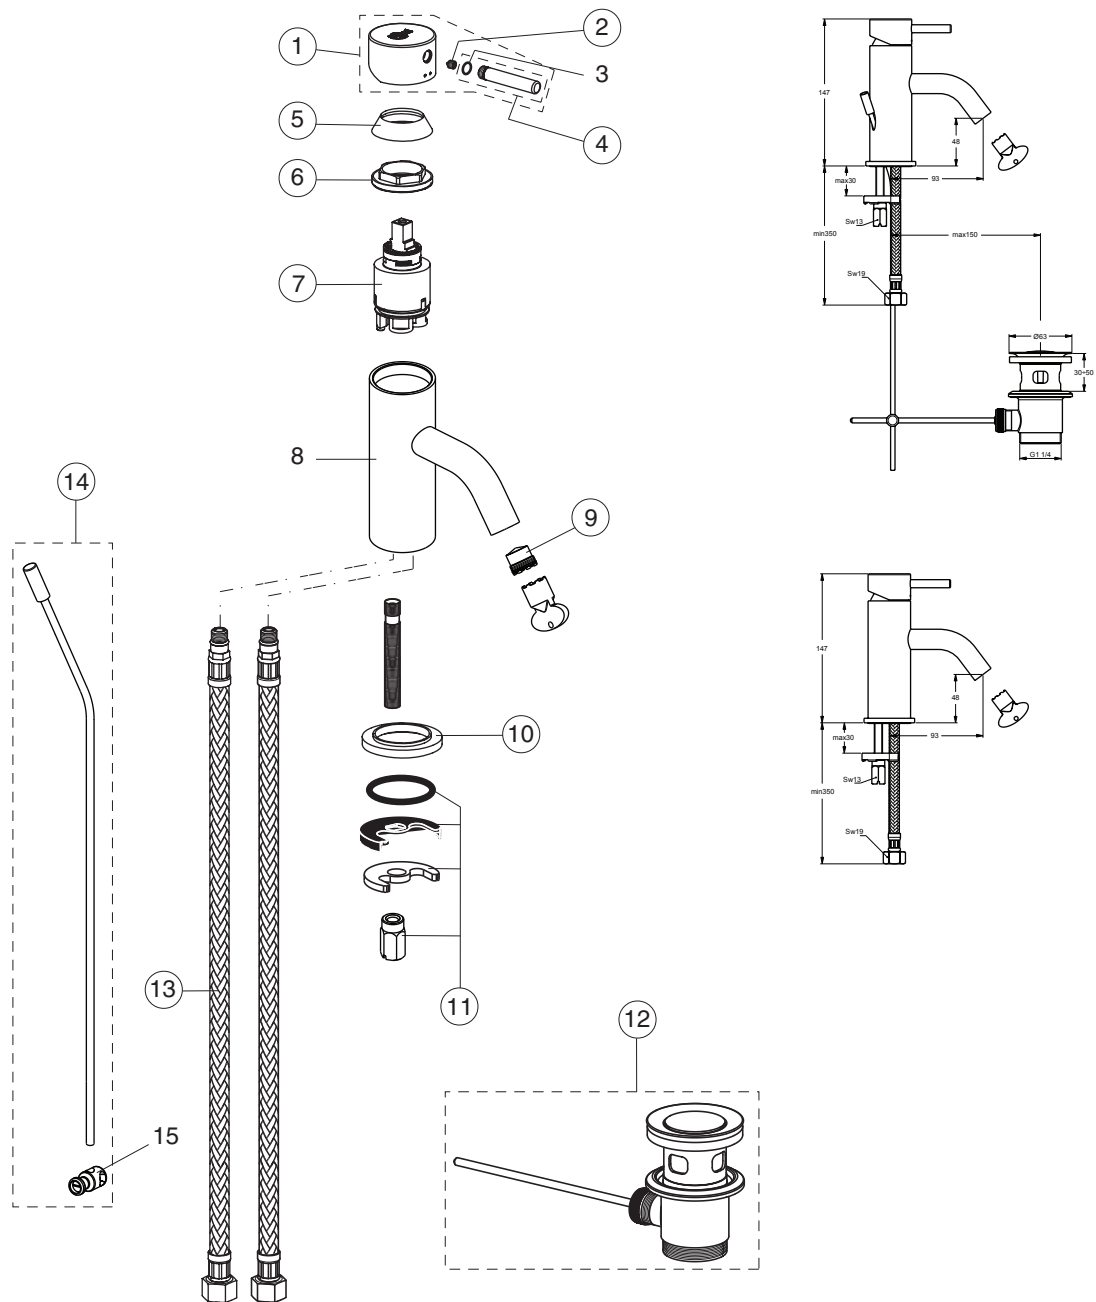

MARA (A9005AA;A9007AA)

Pos.	Signify	Spare parts-Nr.	Quantity	Pos.	Signify	Spare parts-Nr.	Quantity
1	Lever,w/logo ISI	B960707AA	1 Pcs.	12	Pop-up drain ass.	A961230AA	1 Pcs.
2	Screw M5x6	A963667NU	1 Pcs.	13	Flex pexhose F3/8 M10x1/L445	A963600NU	1 Pcs.
3	O-Ring Ø6x1		1 Pcs.	14	Pull-up rod-compl.	B960915AA	1 Set
4	Small handle for handle	B960708AA	1 Pcs.	15	Pop up waste shackle		1 Pcs.
5	Cap	B960709AA	1 Pcs.				
6	Screw M38x1	B960710NU	1 Pcs.				
7	Cartridge KEROX K-35B w.hot limit stop	A960569NU	1 Pcs.				
8	Body		1 Pcs.				
9	Aerator cache TT M16.5x1	B960497NU	1 Pcs.				
10	Rosette decorative	B960712AA	1 Pcs.				
11	Fixation kit	B964702NU	1 Set				