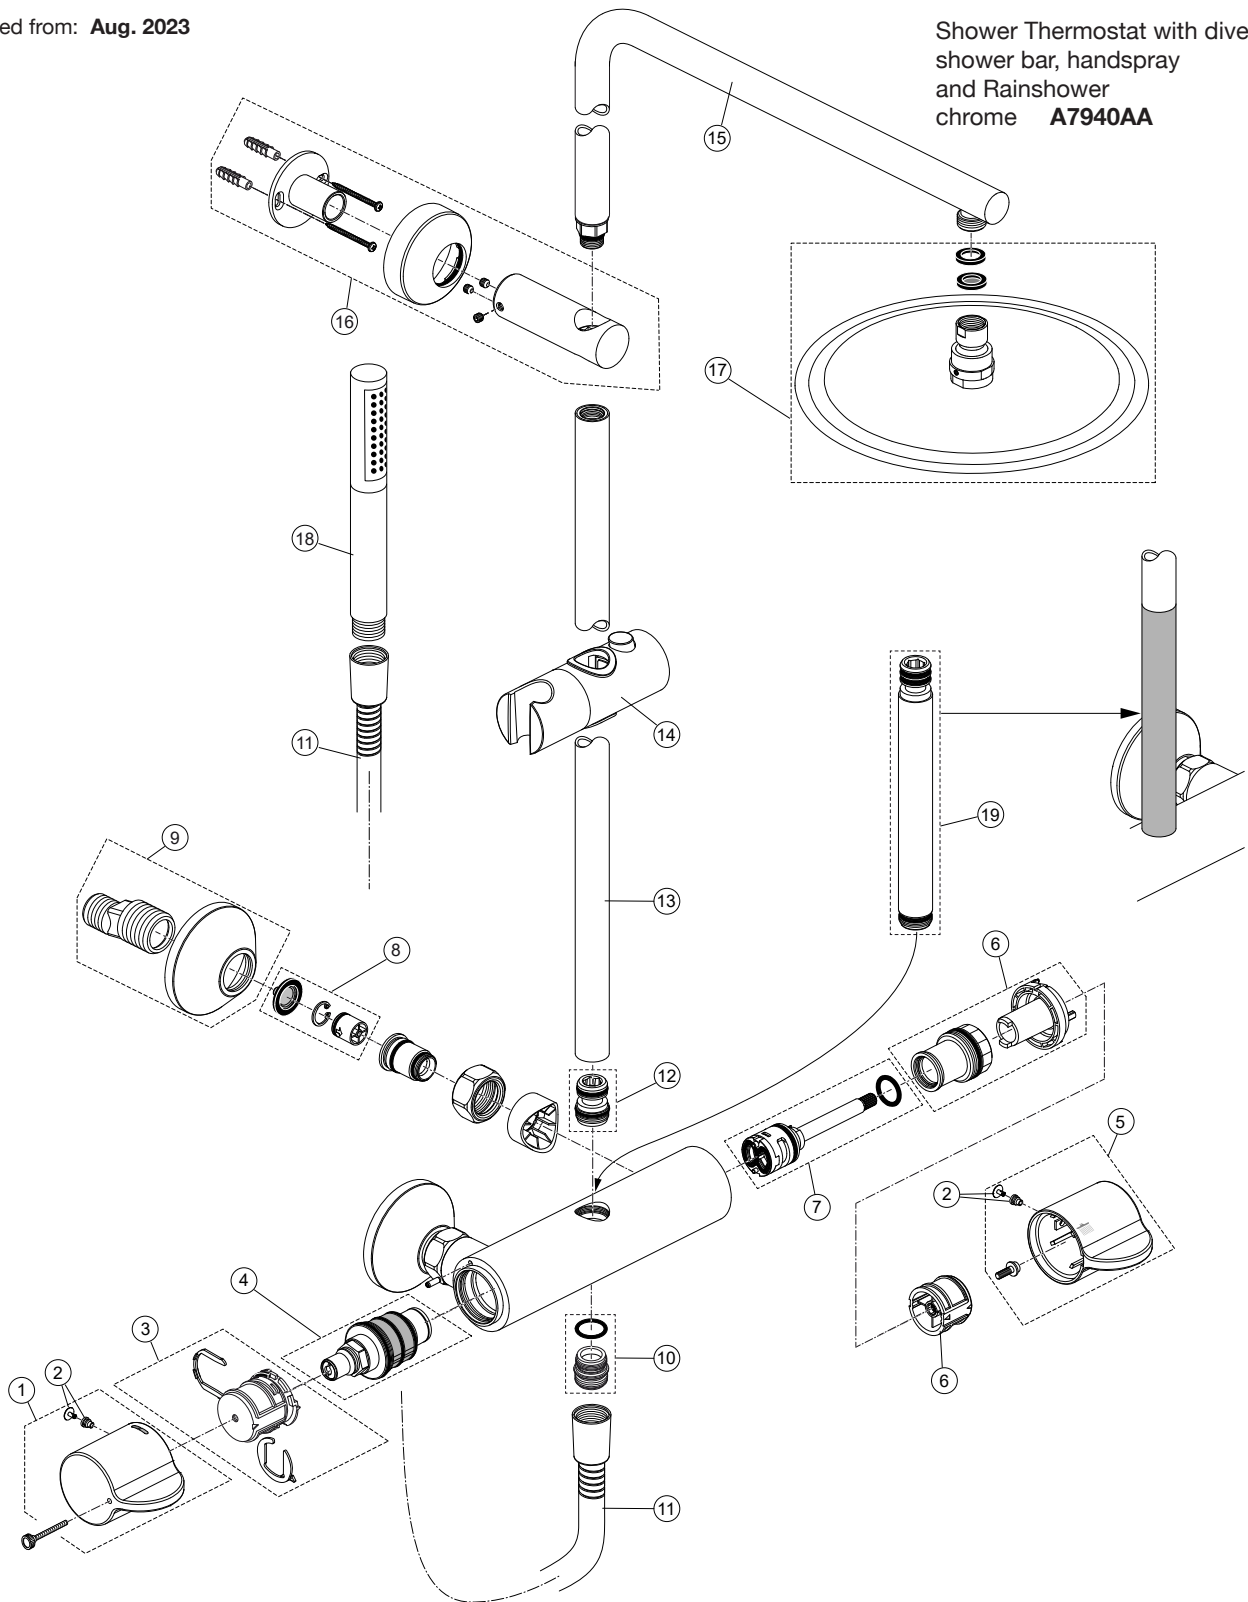

Produced from: **Aug. 2023**

Shower Thermostat with diverter,
shower bar, handspray
and Rainshower
chrome **A7940AA**

Pos.	Description	Part-Number	Qty.	Pos.	Description	Part-Number	Qty.
1	Handle for Temp. cpl. w.Key	A 861 195 AA	1 Set	12	Connection nipple cpl.	A 861 385 NU	1 Set
2	Handle cap + screw	A 962 149 AA*	1 pcs	13	Shower bar	A 861 388 AA	1 pcs
3	Temp. adjustment cpl.	A 963 427 NU	1 Set	14	Slider & holder f. handshr.	B 961 024 AA	1 Set
4	Thermostatic Cartridge	A 962 229 NU	1 pcs	15	Pipe (bend)	A 861 569 AA	1 pcs
5	Handle for Diverter cpl.	A 861 775 AA	1 Set	16	Wall fixation complete	A 861 389 AA	1 Set
6	Thread ring + stopring cpl.	A 861 776 NU	1 Set	17	Headshower Ø300 mm	A 5803 AA	1 pcs
7	Stop valve with diverter	A 861 774 NU	1 Set	18	Handspray 1F-8l/min	BC 774 AA	1 pcs
8	Non-return valve	A 861 372 NU	1 Set	19	Extension kit 150mm long	A 861 379 AA	1 Set
9	S-Connector complete	A 960 916 AA	2 Set		Extension kit 300mm long	A 861 380 AA	1 Set
10	Nipple G1/2 outside cpl.	A 861 374 NU	1 Set				
11	Shower hose 1750 mm	BE 175 AA	1 pcs				

* Universal-Set (not all parts needed)