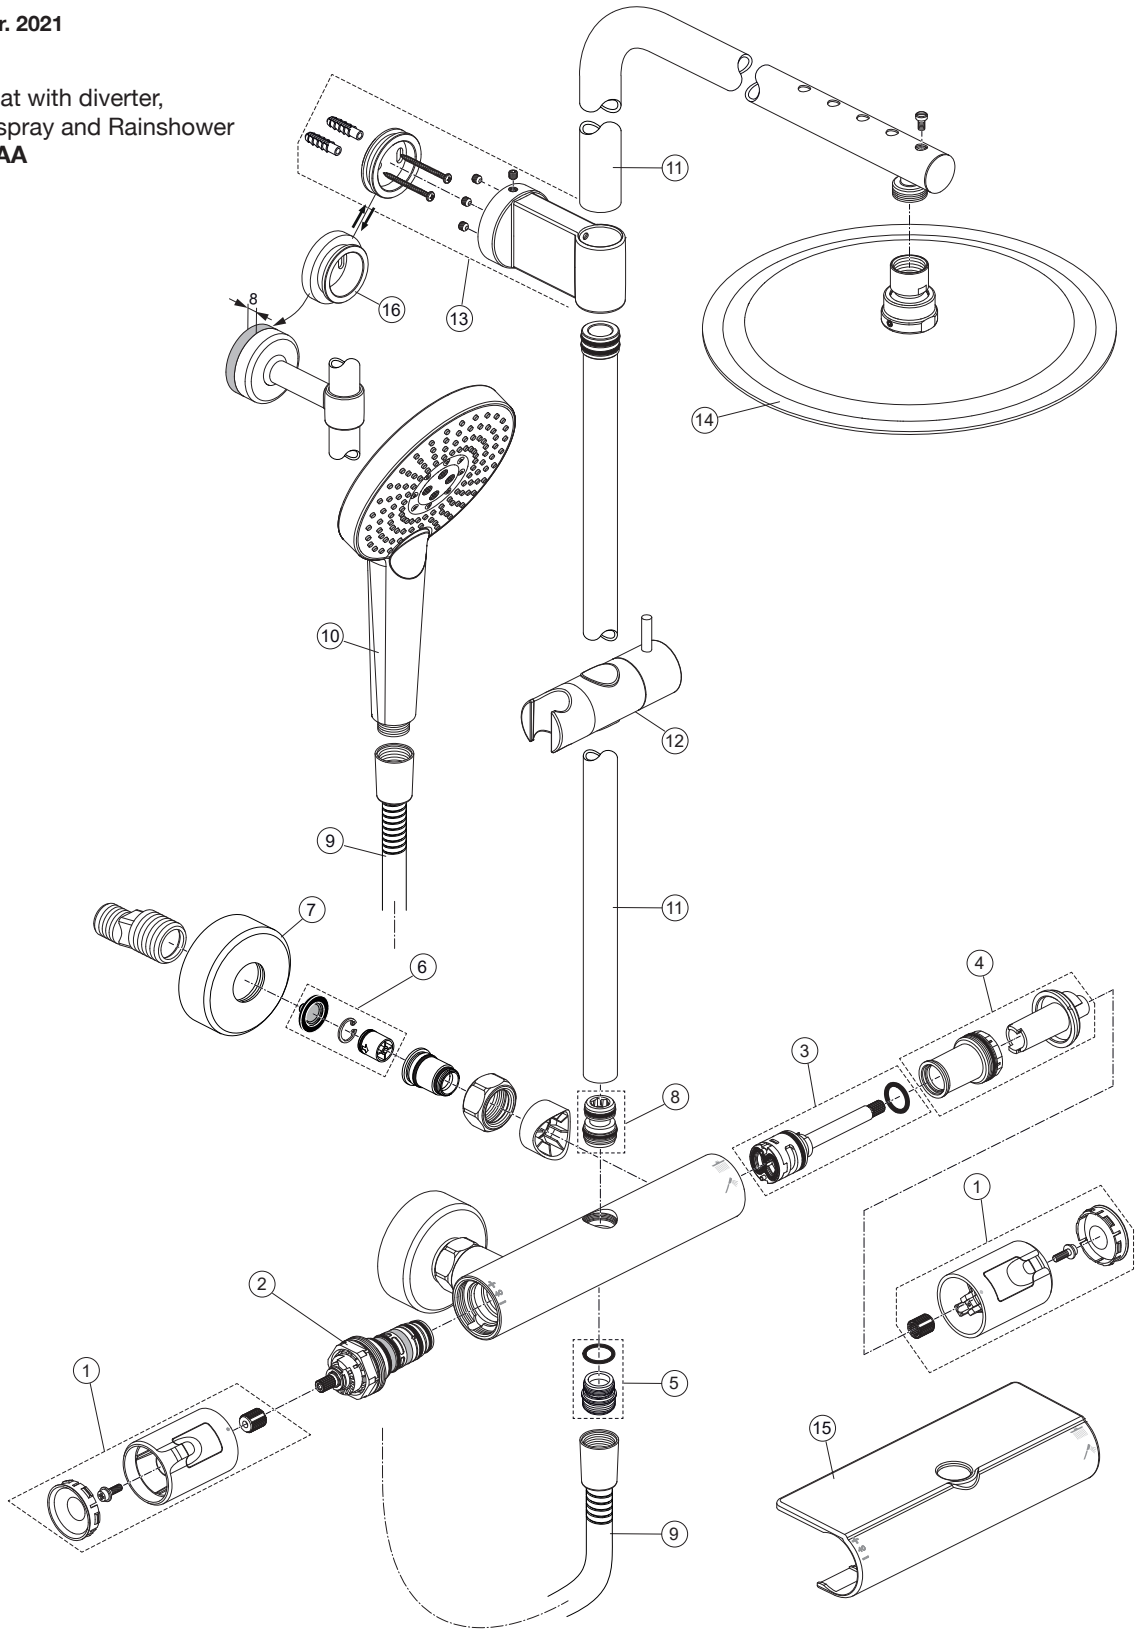

Produced from: **Apr. 2021**

Shower Thermostat with diverter,
shower bar, handspray and Rainshower
chrome **A7704AA**

Pos.	Description	Part-Number	Qty.	Pos.	Description	Part-Number	Qty.
1	Handle cpl.	A 861 382 AA	1 Set	11	Telescope Shower bar	A 861 541 AA	1 pcs
2	Thermostatic Cartridge cpl.	A 861 371 NU	1 pcs	12	Slider & holder f. handshr.	B 961 024 AA	1 Set
3	Stop valve with diverter	A 861 375 NU	1 Set	13	Wall fixation complete	A 861 539 AA	1 pcs
4	Thread ring + stopring cpl.	A 861 376 NU	1 Set	14	Headshower Ø250 mm	B 0384 MY	1 pcs
5	Nipple G1/2 outside cpl.	A 861 374 NU	1 Set	15	Warp over shelf	A 861 383 AA	1 pcs
6	Non-return valve	A 861 372 NU	1 Set	16	Fixing plate extension 8mm	A 861 508 AA	1 pcs
7	Escutcheon	B 960 242 AA	1 pcs				
8	Connection nipple cpl.	A 861 385 NU	1 Set				
9	Shower hose 1750 mm	BE 175 AA	1 pcs				
10	Handspray 3Func. Ø125	B 1759 AA	1 pcs				