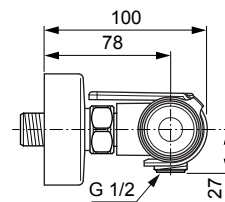

Ceratherm T50 A7695 ..

Ideal Standard

Produced from: April 2021

Shower Thermostat
chrome **A7695AA**

Pos.	Description	Part-Number	Qty.	Pos.	Description	Part-Number	Qty.
1	Handle cpl.	A 861 382 AA	1 Set				
2	Thermostatic Cartridge cpl.	A 861 371 NU	1 pcs				
3	Stopping	A 861 373 NU	1 pcs				
4	Cartridge G1/2 180° cpl.	A 861 245 NU*	1 Set				
5	Nipple G1/2 outside cpl.	A 861 374 NU	1 Set				
6	Non-return valve	A 861 372 NU	1 Set				
7	Escutcheon	B 960 242 AA	1 pcs				
8	Warp over shelf	A 7215 AA	1 pcs				