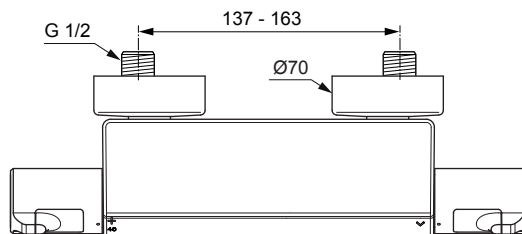

Ceratherm T50 A7695 ..

Ideal Standard

Produced from: April 2021

Shower Thermostat
chrome **A7695AA**

Pos.	Description	Part-Number	Qty.	Pos.	Description	Part-Number	Qty.
1	Handle cpl.	A 861 382 AA	1 Set				
2	Thermostatic Cartridge cpl.	A 861 371 NU	1 pcs				
3	Stopping	A 861 373 NU	1 pcs				
4	Cartridge G1/2 180° cpl.	A 861 245 NU*	1 Set				
5	Nipple G1/2 outside cpl.	A 861 374 NU	1 Set				
6	Non-return valve	A 861 372 NU	1 Set				
7	Escutcheon	B 960 242 AA	1 pcs				
8	Warp over shelf	A 7215 AA	1 pcs				

**Universal set (not all parts needed)*