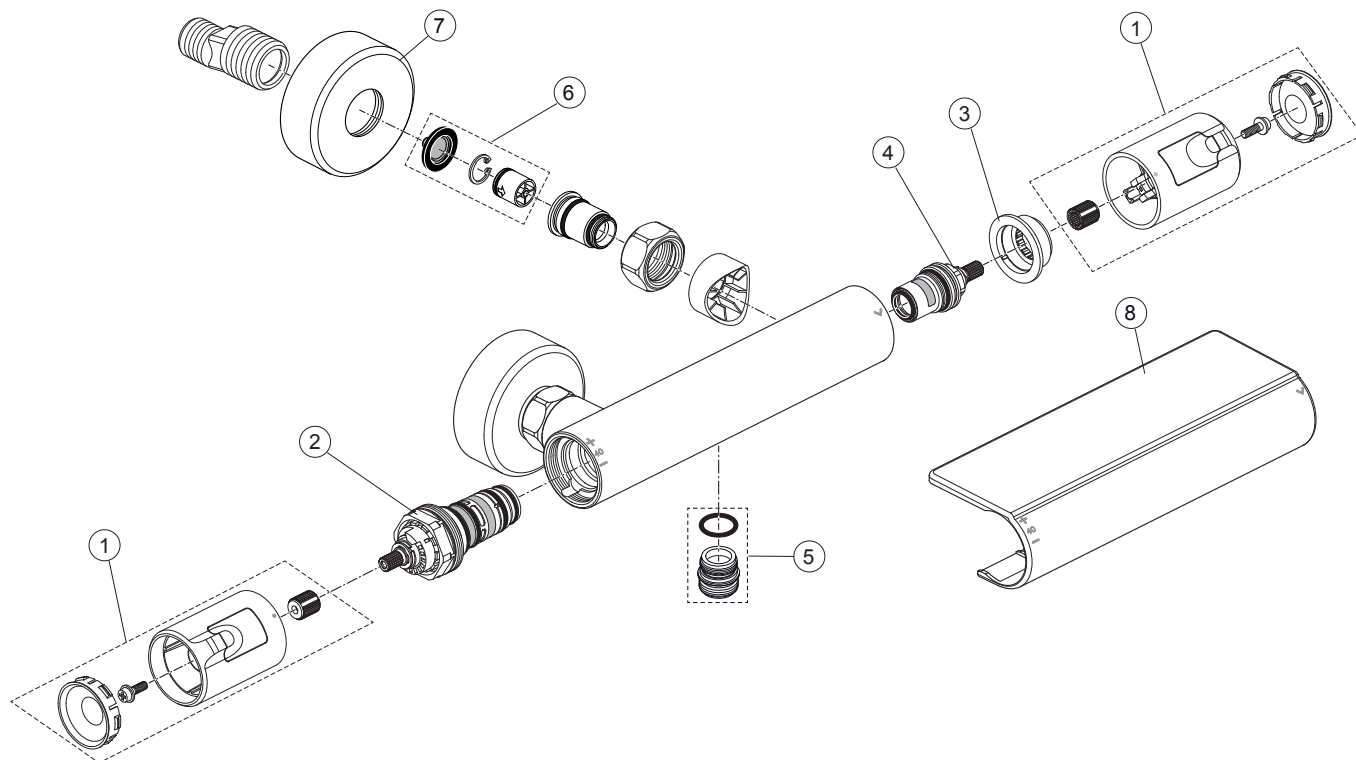

Ceratherm T50 A7695 ..

Ideal Standard

Produced from: April 2021

Shower Thermostat
chrome **A7695AA**

Pos.	Description	Part-Number	Qty.	Pos.	Description	Part-Number	Qty.
1	Handle cpl.	A 861 382 AA	1 Set				
2	Thermostatic Cartridge cpl.	A 861 371 NU	1 pcs				
3	Stopping	A 861 373 NU	1 pcs				
4	Cartridge G1/2 180° cpl.	A 861 245 NU*	1 Set				
5	Nipple G1/2 outside cpl.	A 861 374 NU	1 Set				
6	Non-return valve	A 861 372 NU	1 Set				
7	Escutcheon	B 960 242 AA	1 pcs				
8	Warp over shelf	A 7215 AA	1 pcs				

**Universal set (not all parts needed)*