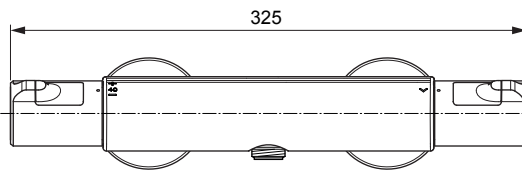

Ceratherm T50 A7695 ..

Ideal Standard

Produced from: April 2021

Shower Thermostat
chrome **A7695AA**

Pos.	Description	Part-Number	Qty.	Pos.	Description	Part-Number	Qty.
1	Handle cpl.	A 861 382 AA	1 Set				
2	Thermostatic Cartridge cpl.	A 861 371 NU	1 pcs				
3	Stopping	A 861 373 NU	1 pcs				
4	Cartridge G1/2 180° cpl.	A 861 245 NU*	1 Set				
5	Nipple G1/2 outside cpl.	A 861 374 NU	1 Set				
6	Non-return valve	A 861 372 NU	1 Set				
7	Escutcheon	B 960 242 AA	1 pcs				
8	Warp over shelf	A 7215 AA	1 pcs				