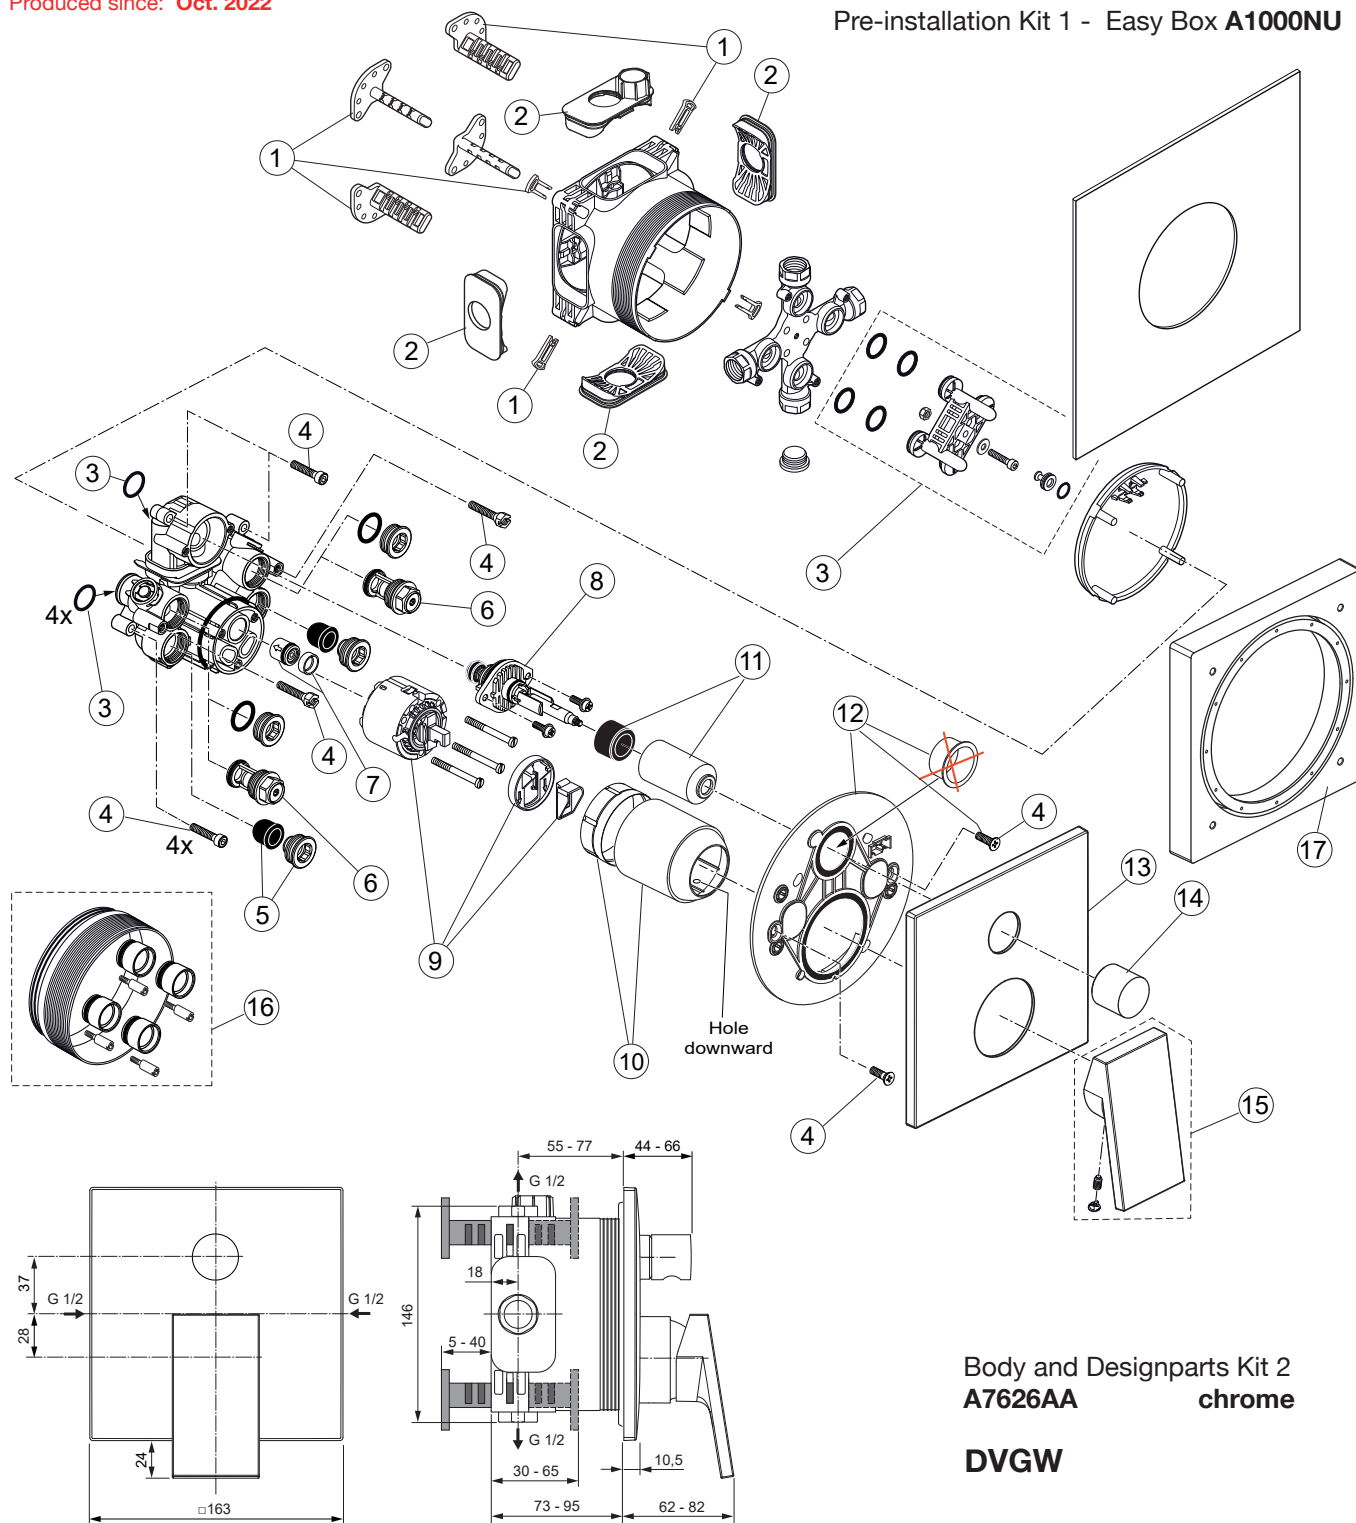

Extra

A7626..

Ideal Standard

Produced since: Oct. 2022

Pre-installation Kit 1 - Easy Box A1000NU

Body and Designparts Kit 2
A7626AA chrome

DVGW

Replace XX with the appropriate finish code

Chrome = AA Silver Storm = GN Gold = A2 Magnetic Grey = A5

Example spare part order:

A 861 441 AA in Chrome

Pos.	Description	Part-Number	Qty.	Pos.	Description	Part-Number	Qty.
1	Install. depth adjust.	A 963 131 NU	1 Set	11	Cover / Cap for diverter	A 860 902 XX	1 pcs
2	Side sealing	A 963 132 NU	1 Set	12	Escutcheon holder cpl.	A 860 897 NU	1 Set
3	Flushing device cpl.	A 963 146 NU	1 Set	13	Escutcheon w Logo	A 861 445 XX	1 pcs
4	Screw set complete	A 960 890 NU*	1 Set	14	Pull knob	A 860 901 XX	1 pcs
5	Low noise insert	A 960 891 NU	1 pcs	15	Lever cpl.	A 861 600 XX	1 Set
6	Stop valve	A 960 706 NU	2 pcs	16	Extension kit 20mm	A 960 704 NU	1 Set
7	Non-return valve + ring	A 962 866 NU	1 Set		Extension kit 40mm	A 962 476 NU	1 Set
8	Diverter complete	A 963 443 NU	1 pcs	17	Distanzframe 20mm	A 861 444 XX	1 Set
9	Cartridge with ECO-kit	A 960 500 NU	1 Set				
10	Cover cap	A 861 441 XX	1 pcs				

*Universal set (not all parts needed)