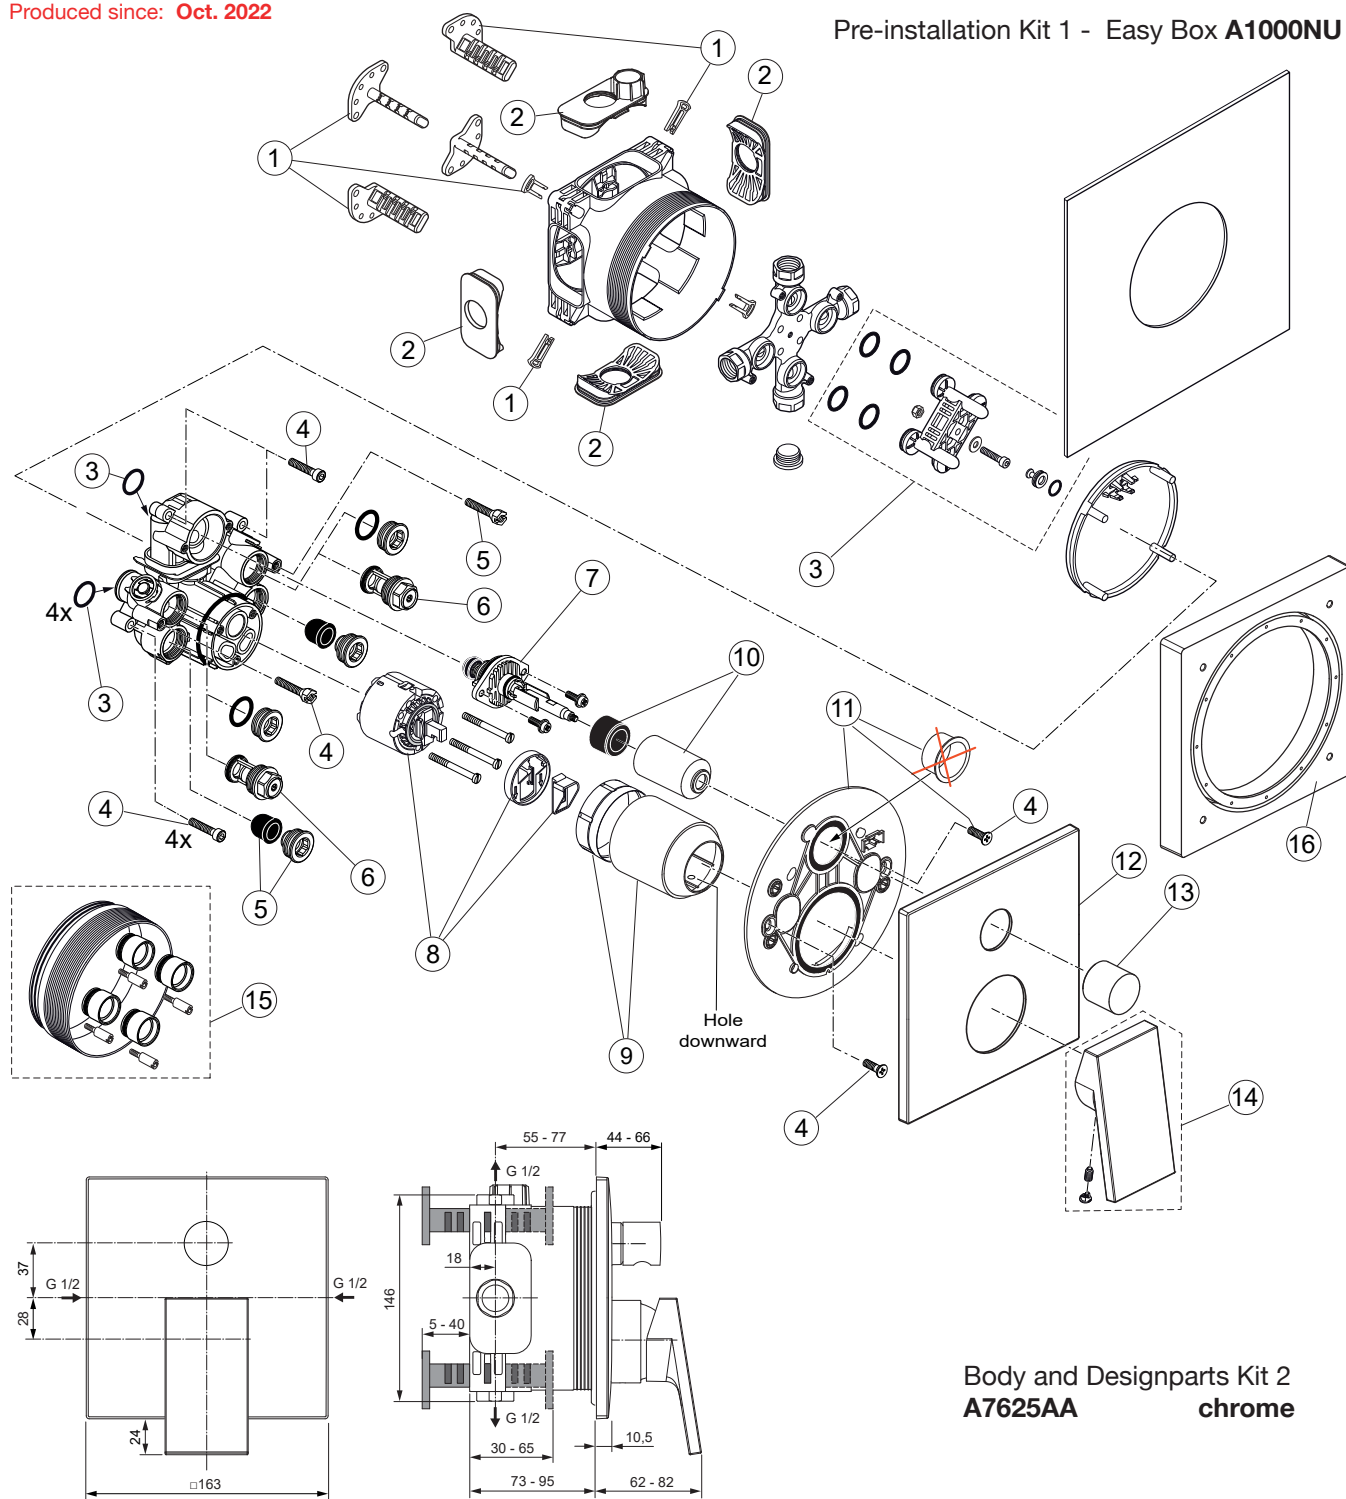

Extra

A7625..

Ideal Standard

Produced since: Oct. 2022

Pre-installation Kit 1 - Easy Box A1000NU

Body and Designparts Kit 2
A7625AA chrome

Replace XX with the appropriate finish code

Chrome = AA Silver Storm = GN Gold = A2 Magnetic Grey = A5

Example spare part order:
A 861 441 AA in Chrome

Pos.	Description	Part-Number	Qty.	Pos.	Description	Part-Number	Qty.
1	Install. depth adjust.	A 963 131 NU	1 Set	13	Pull knob	A 860 901 XX	1 pcs
2	Side sealing	A 963 132 NU	1 Set	14	Lever cpl.	A 861 600 XX	1 Set
3	Flushing device cpl.	A 963 146 NU	1 Set	15	Extension kit 20mm	A 960 704 NU	1 Set
4	Screw set complete	A 960 890 NU*	1 Set		Extension kit 40mm	A 962 476 NU	1 Set
5	Low noise insert	A 960 891 NU	1 pcs	16	Distanzframe 20mm	A 861 444 XX	1 Set
6	Stop valve	A 960 706 NU	2 pcs				
7	Diverter complete	A 963 443 NU	1 pcs				
8	Cartridge with ECO-kit	A 960 500 NU	1 Set				
9	Cover cap	A 861 441 XX	1 pcs				
10	Cover / Cap for diverter	A 860 902 XX	1 pcs				
11	Escutcheon holder cpl.	A 860 897 NU	1 Set				
12	Escutcheon w Logo	A 861 445 XX	1 pcs				

*Universal set (not all parts needed)