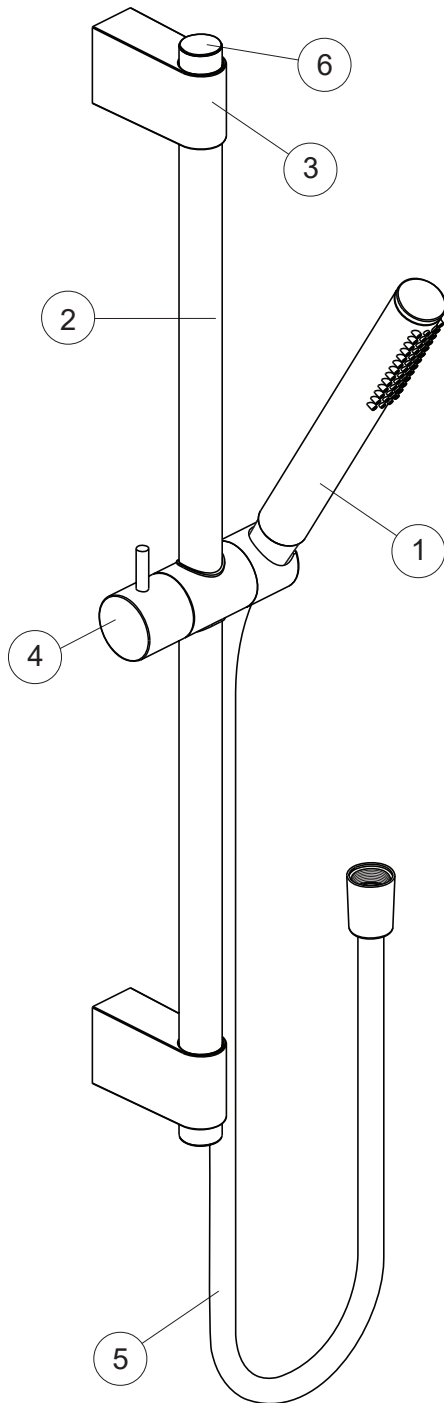

IDEALRAIN

Ideal Standard

A7616XX
A7617XX

For XX = Coverage - Designate:
AA=chrome, GN=silver storm, A5=magnetic grey

For Instance:
B961024 AA for chrome

Pos.	Signify	Spare parts-Nr	Quantity
1	Handshower	BC774XX	1 Pcs.
2	Sliding bar L600mm	B9848XX	1 Pcs. (A7616XX)
	Sliding bar L900mm	B9849XX	1 Pcs. (A7617XX)
3	Consoles set	B960974XX	1 Set
4	Slider set	B961024XX	1 Set
5	Shower hose 1750mm	BE175XX	1 Pcs.
6	Cap tube Ø20.6x0.5	B961060XX	1 Set