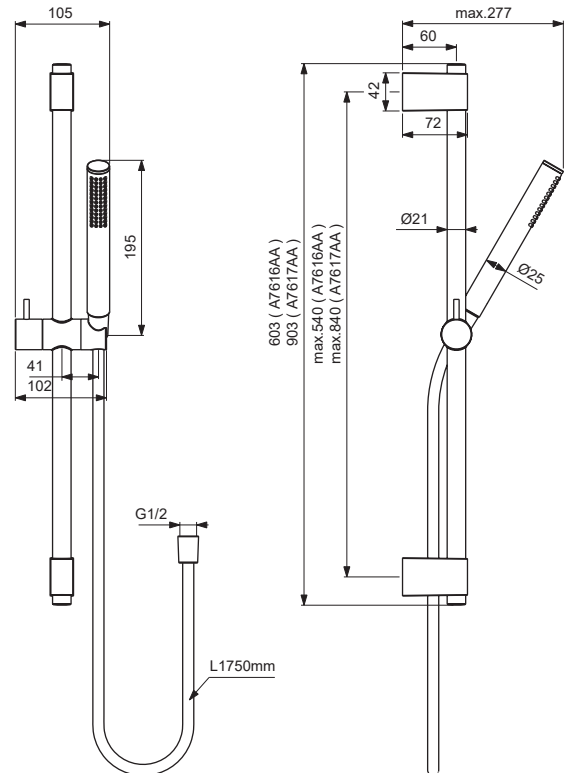

IDEALRAIN

Ideal Standard

A7616XX
A7617XX

For XX = Coverage - Designate:
AA=chrome, GN=silver storm, A5=magnetic grey

For Instance:
B961024 AA for chrome

Pos.	Signify	Spare parts-Nr	Quantity
1	Handshower	BC774XX	1 Pcs.
2	Sliding bar L600mm	B9848XX	1 Pcs. (A7616XX)
	Sliding bar L900mm	B9849XX	1 Pcs. (A7617XX)
3	Consoles set	B960974XX	1 Set
4	Slider set	B961024XX	1 Set
5	Shower hose 1750mm	BE175XX	1 Pcs.
6	Cap tube Ø20.6x0.5	B961060XX	1 Set