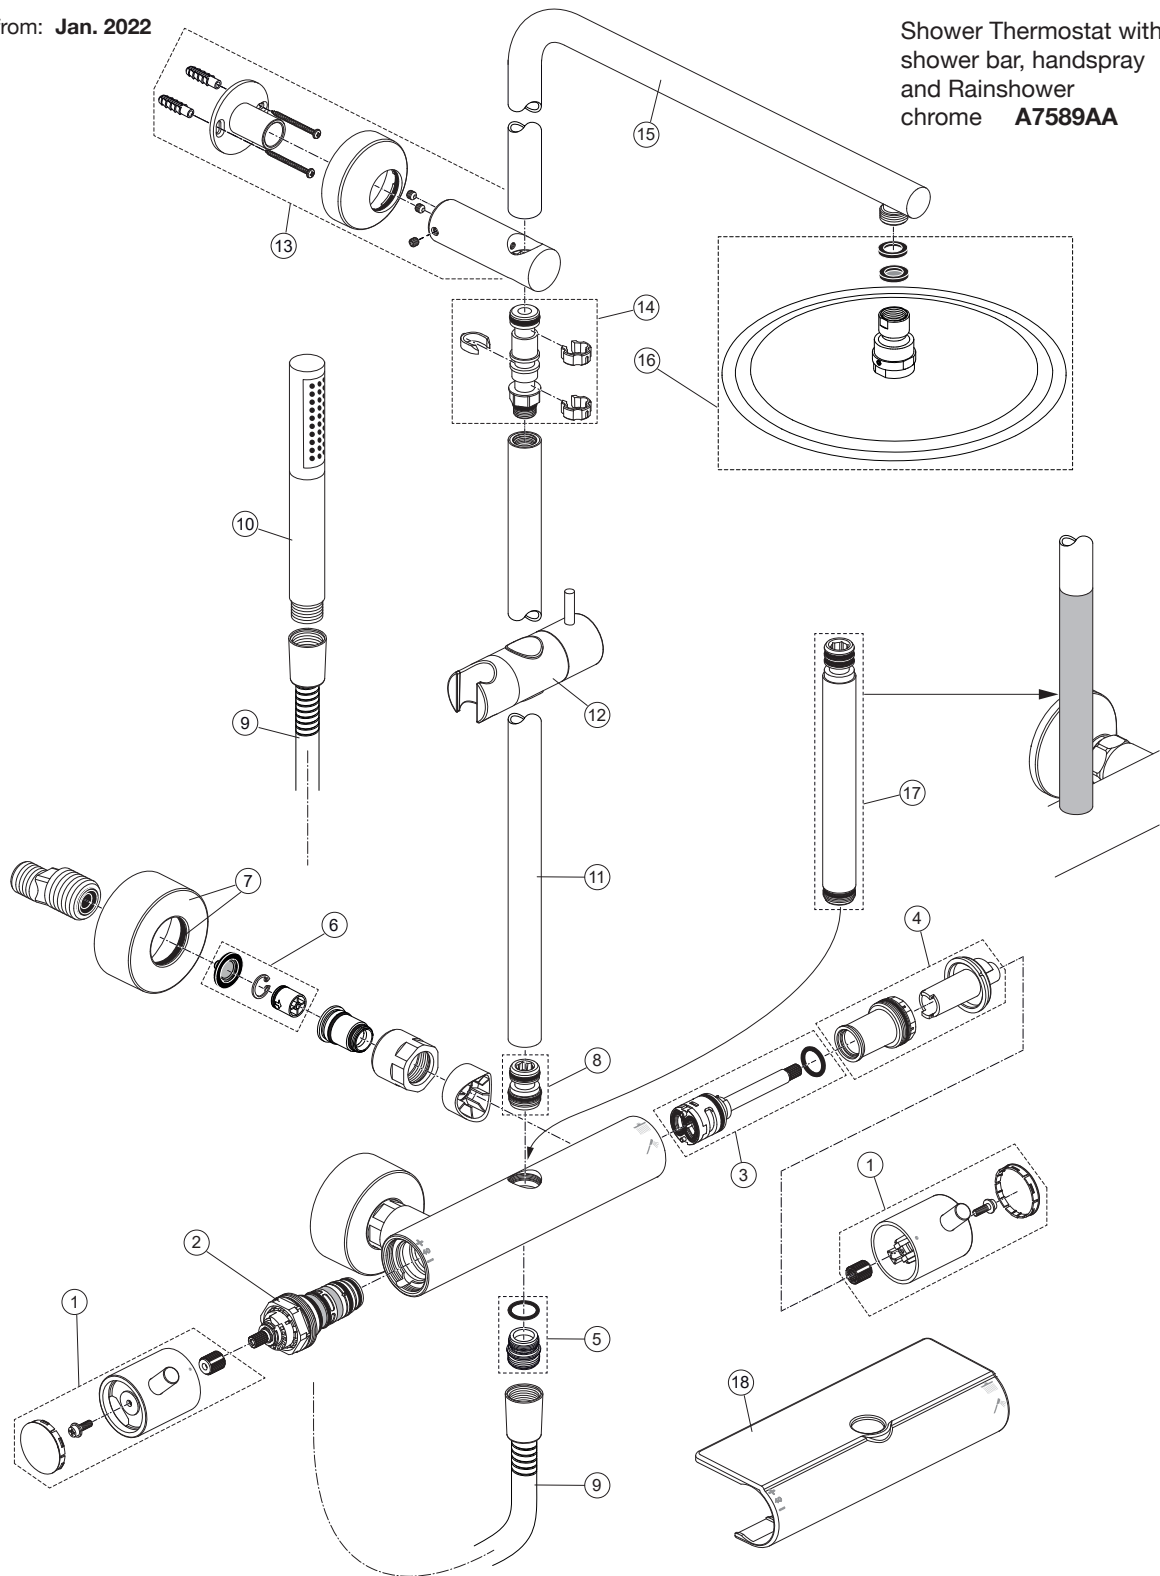

Produced from: Jan. 2022

Shower Thermostat with diverter,
shower bar, handspray
and Rainshower
chrome **A7589AA**

Replace XX with the appropriate finish code

Chrome = AA Silver Storm = GN Gold = A2 Magnetic Grey = A5 Matt black = XG

Example spare part order:

A 861 568 AA in Chrome

Pos.	Description	Part-Number	Qty.	Pos.	Description	Part-Number	Qty.
1	Handle cpl.	A 861 568 XX	1 Set	11	Shower bar	A 861 388 XX	1 pcs
2	Thermostatic Cartridge cpl.	A 861 371 NU	1 pcs	12	Slider & holder f. handshr.	B 961 024 XX	1 Set
3	Stop valve with diverter	A 861 375 NU	1 Set	13	Wall fixation complete	A 861 389 XX	1 Set
4	Thread ring + stopring cpl.	A 861 376 NU	1 Set	14	Connector nipple cpl.	A 861 390 NU	1 Set
5	Nipple G1/2 outside cpl.	A 861 498 NU	1 Set	15	Pipe (bend)	A 861 569 XX	1 pcs
6	Non-return valve	A 861 372 NU	1 Set	16	Headshower Ø300 mm	A 5803 XX	1 pcs
7	Escutcheon cpl.	B 960 714 XX	2 Set	17	Extension kit 150mm long	A 861 379 XX	1 Set
8	Connection nipple cpl.	A 861 385 NU	1 Set		Extension kit 300mm long	A 861 380 XX	1 Set
9	Shower hose 1750 mm	BE 175 XX	1 pcs	18	Warp over shelf	A 861 383 AA**	1 pcs
10	Handspray 1F-8l/min	BC 774 XX	1 pcs				