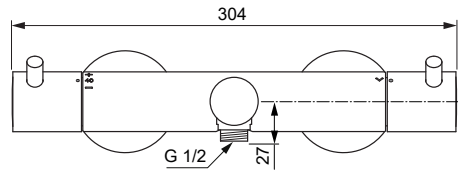

Produced from: Jan. 2022

Shower Thermostat
chrome **A7588AA**

Pos.	Description	Part-Number	Qty.	Pos.	Description	Part-Number	Qty.
1	Handle cpl.	A 861 568 AA	1 Set				
2	Thermostatic Cartridge cpl.	A 861 371 NU	1 pcs				
3	Stop valve with diverter	A 861 375 NU	1 Set				
4	Thread ring + stopring cpl.	A 861 376 NU	1 Set				
5	Connection nipple cpl.	A 861 387 NU	1 Set				
6	Non-return valve	A 861 372 NU	1 Set				
7	Nipple G1/2 outside cpl.	A 861 498 NU	1 Set				
8	Aerator	A 963 181 NU	1 pcs				
9	Escutcheon w. o-ring	B 960 714 AA	2 Set				