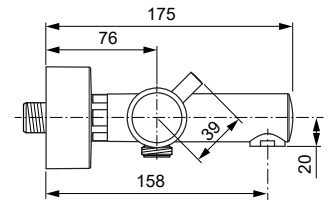

Produced from: Jan. 2022

Shower Thermostat
chrome **A7588AA**

Pos.	Description	Part-Number	Qty.	Pos.	Description	Part-Number	Qty.
1	Handle cpl.	A 861 568 AA	1 Set				
2	Thermostatic Cartridge cpl.	A 861 371 NU	1 pcs				
3	Stop valve with diverter	A 861 375 NU	1 Set				
4	Thread ring + stopring cpl.	A 861 376 NU	1 Set				
5	Connection nipple cpl.	A 861 387 NU	1 Set				
6	Non-return valve	A 861 372 NU	1 Set				
7	Nipple G1/2 outside cpl.	A 861 498 NU	1 Set				
8	Aerator	A 963 181 NU	1 pcs				
9	Escutcheon w. o-ring	B 960 714 AA	2 Set				