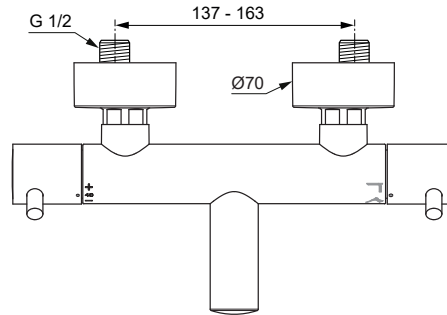

Produced from: Jan. 2022

Shower Thermostat
chrome **A7588AA**

Pos.	Description	Part-Number	Qty.	Pos.	Description	Part-Number	Qty.
1	Handle cpl.	A 861 568 AA	1 Set				
2	Thermostatic Cartridge cpl.	A 861 371 NU	1 pcs				
3	Stop valve with diverter	A 861 375 NU	1 Set				
4	Thread ring + stopring cpl.	A 861 376 NU	1 Set				
5	Connection nipple cpl.	A 861 387 NU	1 Set				
6	Non-return valve	A 861 372 NU	1 Set				
7	Nipple G1/2 outside cpl.	A 861 498 NU	1 Set				
8	Aerator	A 963 181 NU	1 pcs				
9	Escutcheon w. o-ring	B 960 714 AA	2 Set				