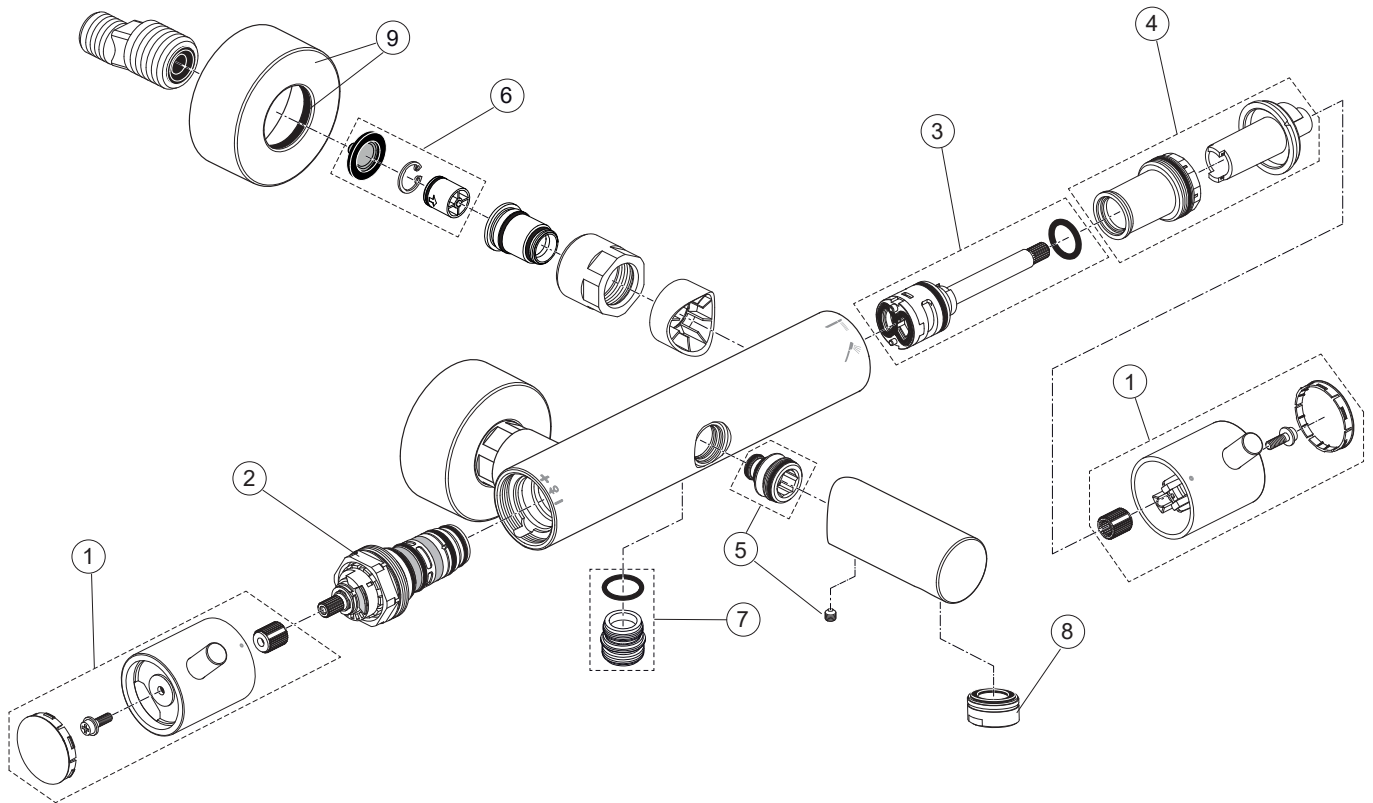

Produced from: Jan. 2022

Shower Thermostat
chrome **A7588AA**

Pos.	Description	Part-Number	Qty.	Pos.	Description	Part-Number	Qty.
1	Handle cpl.	A 861 568 AA	1 Set				
2	Thermostatic Cartridge cpl.	A 861 371 NU	1 pcs				
3	Stop valve with diverter	A 861 375 NU	1 Set				
4	Thread ring + stopring cpl.	A 861 376 NU	1 Set				
5	Connection nipple cpl.	A 861 387 NU	1 Set				
6	Non-return valve	A 861 372 NU	1 Set				
7	Nipple G1/2 outside cpl.	A 861 498 NU	1 Set				
8	Aerator	A 963 181 NU	1 pcs				
9	Escutcheon w. o-ring	B 960 714 AA	2 Set				