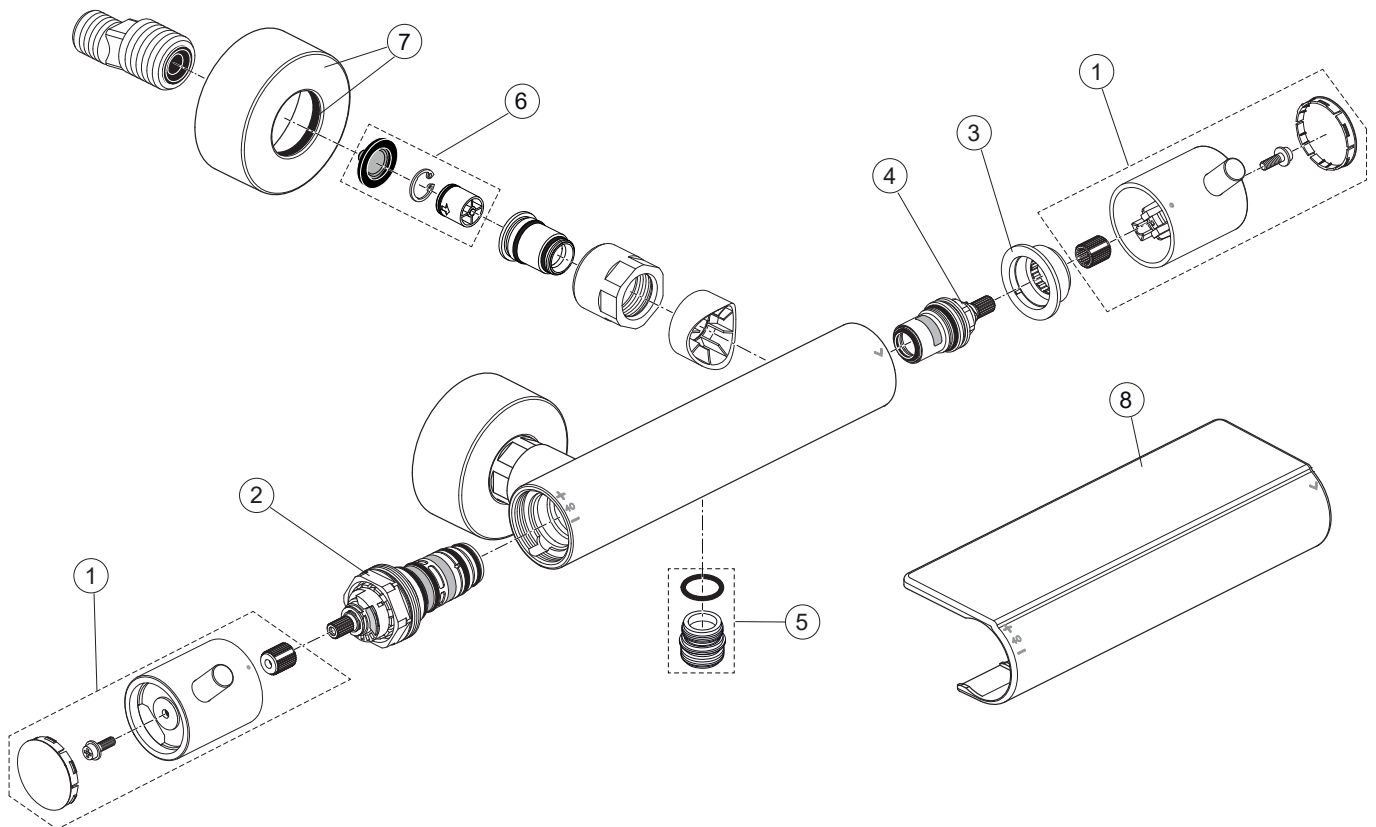

Produced from: Jan. 2022

Shower Thermostat  
chrome **A7587AA**

**Replace XX with the appropriate finish code**

Chrome = AA Silver Storm = GN Gold = A2 Magnetic Grey = A5 Matt black = XG

**Example spare part order:**

**A 861 568 AA** in Chrome

Pos.	Description	Part-Number	Qty.	Pos.	Description	Part-Number	Qty.
1	Handle cpl.	<b>A 861 568 XX</b>	1 Set				
2	Thermostatic Cartridge cpl.	<b>A 861 371 NU</b>	1 pcs				
3	Stopring	<b>A 861 373 NU</b>	1 pcs				
4	Cartridge G1/2 180° cpl.	<b>A 861 245 NU*</b>	1 Set				
5	Nipple G1/2 outside cpl.	<b>A 861 374 NU</b>	1 Set				
6	Non-return valve	<b>A 861 372 NU</b>	1 Set				
7	Escutcheon w. o-ring	<b>B 960 714 XX</b>	2 Set				
8	Warp over shelf	<b>A 7215 AA**</b>	1 pcs				