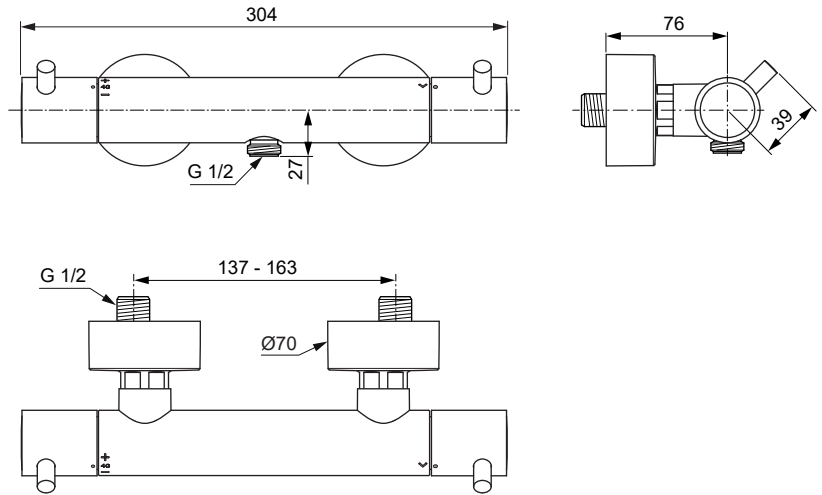

Produced from: Jan. 2022

Shower Thermostat  
chrome **A7587AA**

**Replace XX with the appropriate finish code**

Chrome = AA Silver Storm = GN Gold = A2 Magnetic Grey = A5 Matt black = XG

**Example spare part order:**

**A 861 568 AA** in Chrome

Pos.	Description	Part-Number	Qty.	Pos.	Description	Part-Number	Qty.
1	Handle cpl.	<b>A 861 568 XX</b>	1 Set				
2	Thermostatic Cartridge cpl.	<b>A 861 371 NU</b>	1 pcs				
3	Stopring	<b>A 861 373 NU</b>	1 pcs				
4	Cartridge G1/2 180° cpl.	<b>A 861 245 NU*</b>	1 Set				
5	Nipple G1/2 outside cpl.	<b>A 861 374 NU</b>	1 Set				
6	Non-return valve	<b>A 861 372 NU</b>	1 Set				
7	Escutcheon w. o-ring	<b>B 960 714 XX</b>	2 Set				
8	Warp over shelf	<b>A 7215 AA**</b>	1 pcs				