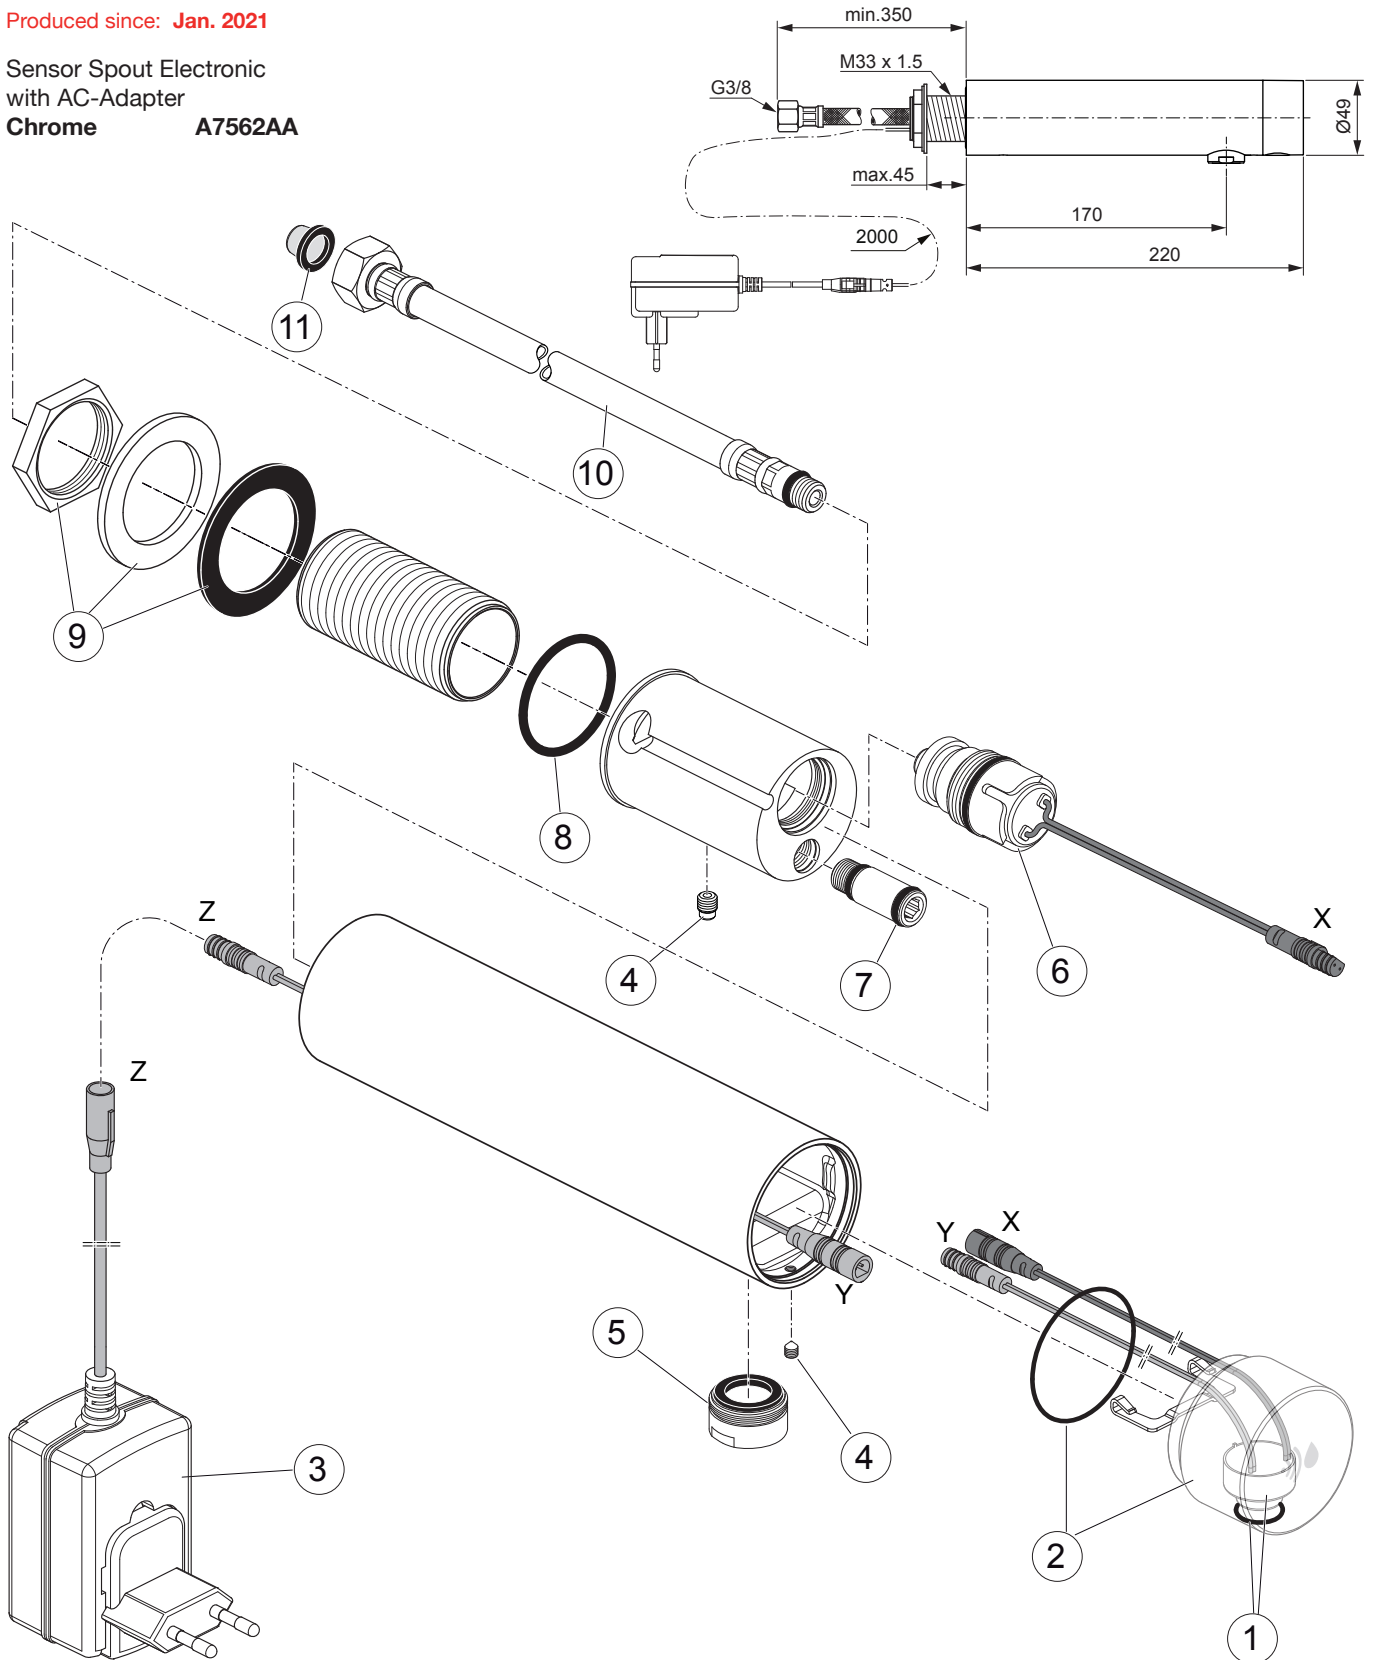

Produced since: **Jan. 2021**

Sensor Spout Electronic
with AC-Adapter
Chrome A7562AA

Pos.	Description	Part-Number	Qty.	Pos.	Description	Part-Number	Qty.
1	Sensor cpl. with O-ring	A 861 523 NU	1 Set	10	Flex. hose M10x1/450-G3/8	A 860 794 NU	1 pcs
2	Cover cap w. laser + O-ring	A 861 524 AA	1 Set	11	Strainer Ø15	F 961 032 NU	1 pcs
3	AC-Adapter 6,5V DC / 0,92A	F 961 033 NU	1 pcs	<i>* Universal-Set (not all parts needed)</i>			
4	Thread pin set	A 861 525 NU*	1 Set				
5	Aerator M24x1 - 5ltr/min	B 961 153 AA	1 pcs				
6	Solenoidvalve 6V G1/2	F 961 050 NU*	1 pcs				
7	O - ring Ø 12,42 x 1,78	A 961 459 NU*	1 Set				
8	O - ring Ø 33 x 3	H 961 363 NU	1 pcs				
9	Fixation set	A 860 672 NU	1 Set				