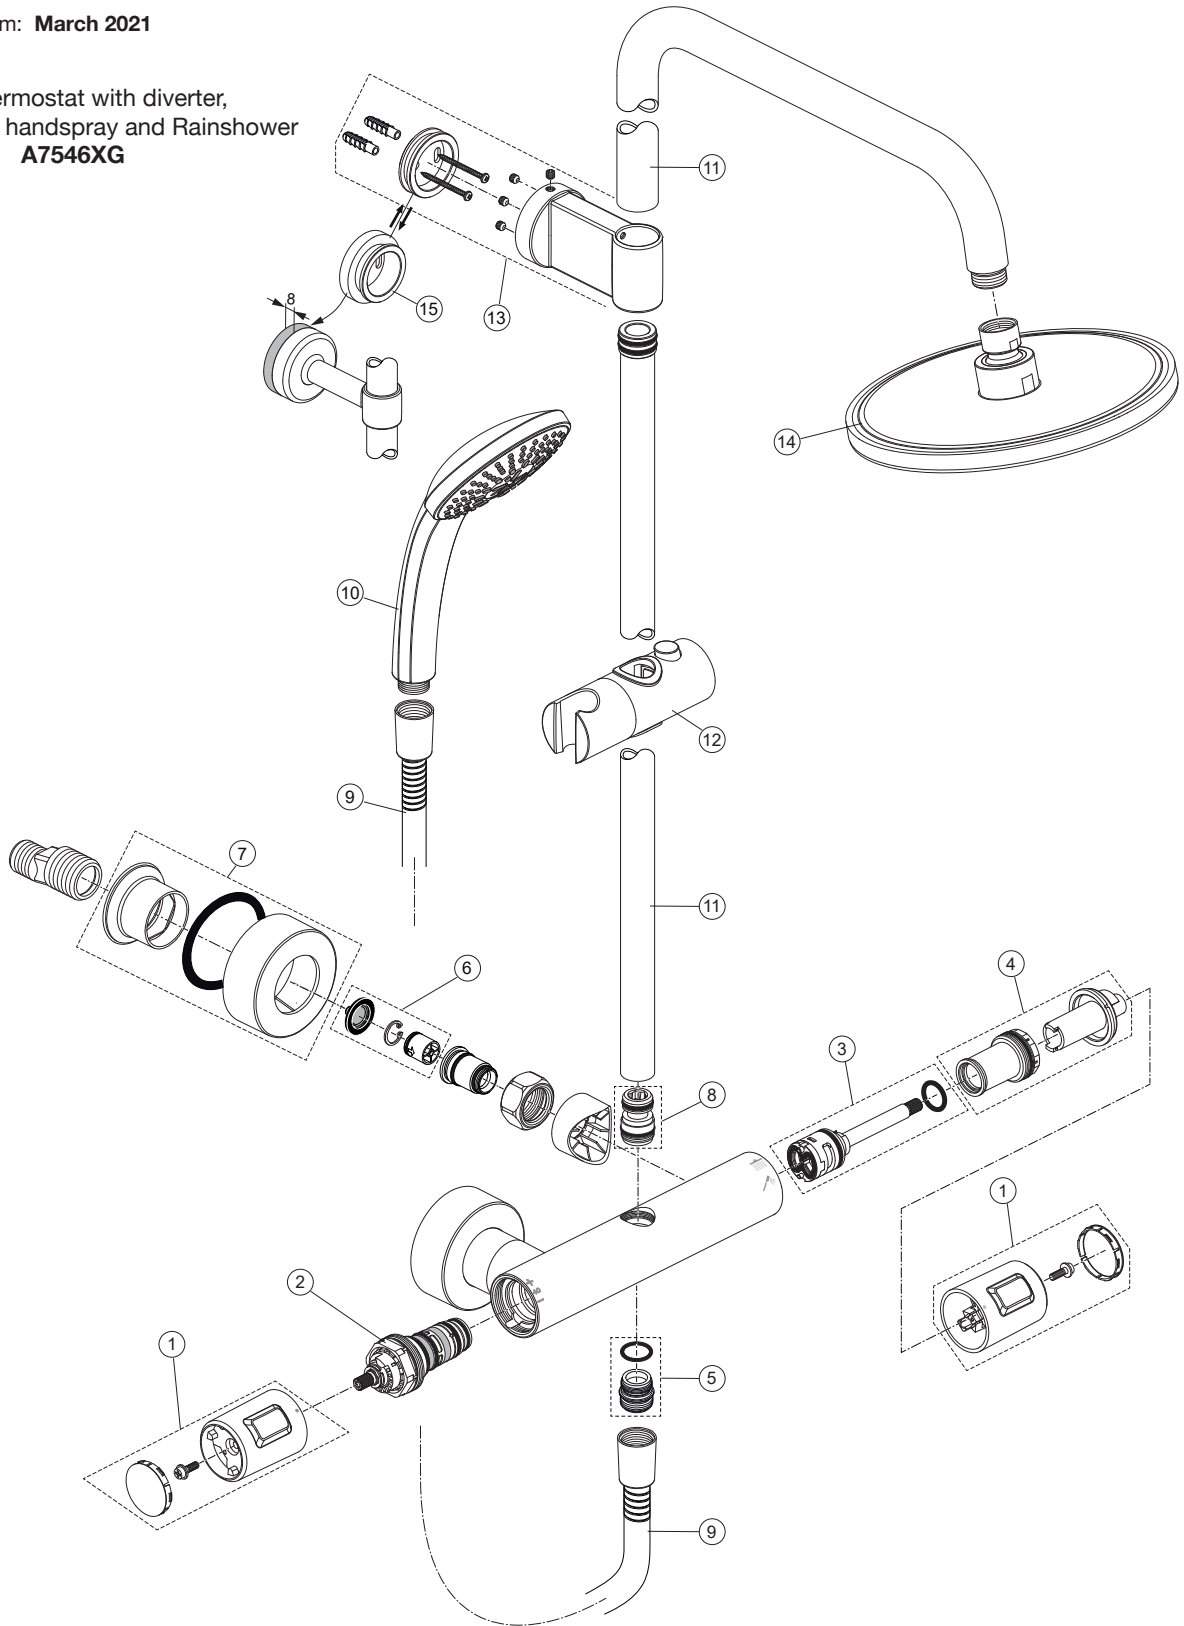

Produced from: **March 2021**

Shower Thermostat with diverter,
shower bar, handspray and Rainshower
Matt black **A7546XG**

Pos.	Description	Part-Number	Qty.	Pos.	Description	Part-Number	Qty.
1	Handle cpl.	A 861 370 XG	1 Set	11	Telescope Shower bar	A 861 538 XG	1 pcs
2	Thermostatic Cartridge cpl.	A 861 371 NU	1 pcs	12	Slider & holder f. handshr.	B 960 976 XG	1 Set
3	Stop valve with diverter	A 861 375 NU	1 Set	13	Wall fixation complete	A 861 539 XG	1Set
4	Thread ring + stopring cpl.	A 861 376 NU	1 Set	14	Headshower Ø200	A 861 378 XG	1 pcs
5	Nipple G1/2 outside cpl.	A 861 374 NU	1 Set	15	Fixing plate extension 8mm	A 861 508 XG	1 pcs
6	Non-return valve	A 861 372 NU	1 Set				
7	Escutcheon	B 961 016 XG	2 Set				
8	Connection nipple cpl.	A 861 542 XG	1 Set				
9	Shower hose 1750 mm	A 4109 XG	1 pcs				
10	Handspray 1Func. Ø100	B 9402 XG	1 pcs				