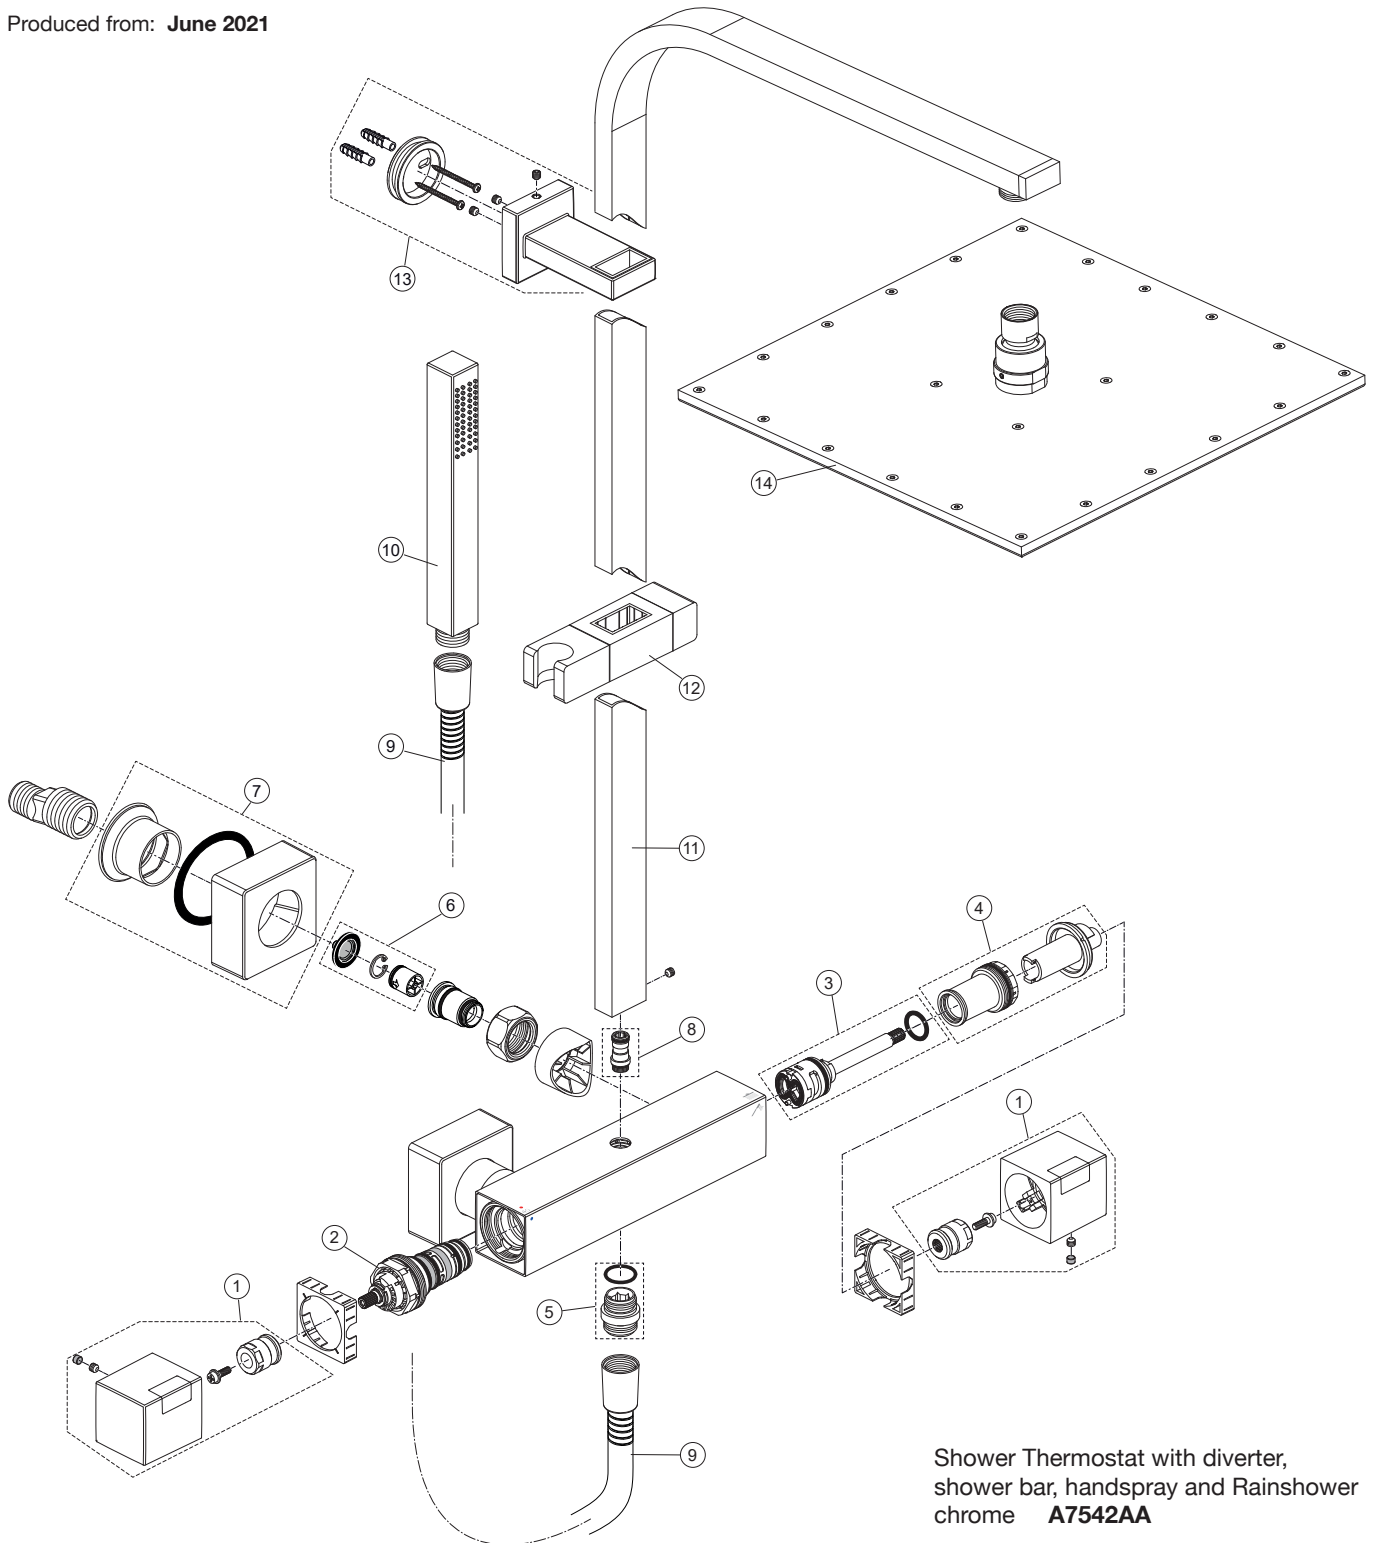

Produced from: June 2021

Shower Thermostat with diverter, shower bar, handspray and Rainshower chrome **A7542AA**

Pos.	Description	Part-Number	Qty.	Pos.	Description	Part-Number	Qty.
1	Handle cpl.	A 861 545 AA	1 Set	13	Wall fixation complete	A 861 553 AA	1 Set
2	Thermostatic Cartridge cpl.	A 861 371 NU	1 pcs	14	Headshower □300 mm	A 5805 AA	1 pcs
3	Stop valve with diverter	A 861 375 NU	1 Set				
4	Thread ring + stopring cpl.	A 861 376 NU	1 Set				
5	Nipple G1/2 outside cpl.	A 861 546 NU	1 Set				
6	Non-return valve	A 861 372 NU	1 Set				
7	Escutcheon cpl.	A 861 547 AA	2 Set				
8	Connection nipple cpl.	A 861 550 NU	1 Set				
9	Shower hose 1750 mm	BE 175 AA	1 pcs				
10	Handspray 1Func.	BD 320 AA	1 pcs				
11	Shower bar 1100 mm	A 861 552 AA	1 pcs				
12	Slider & holder f. handshr.	A 860 870 AA	1 Set				