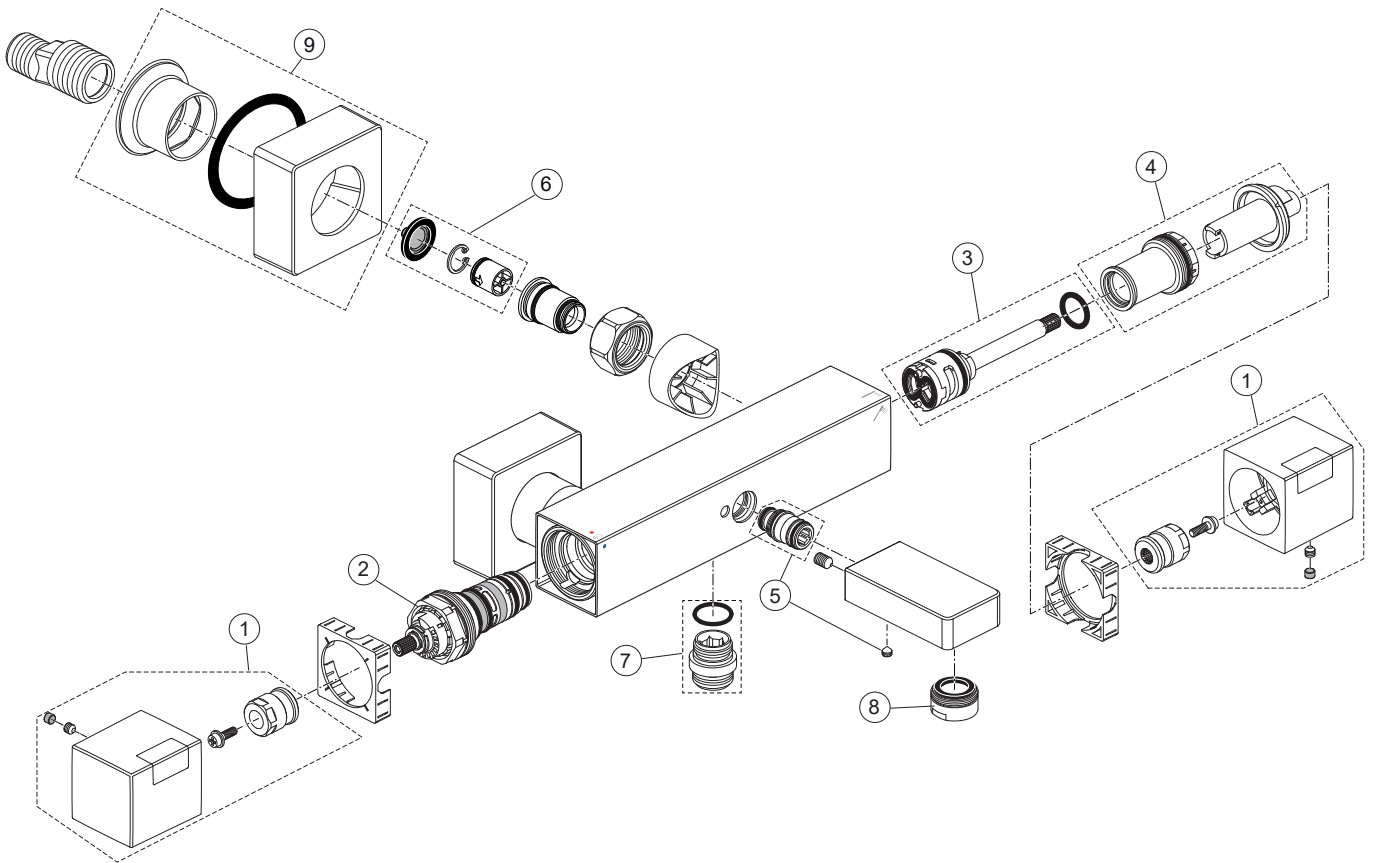

Produced from: **June. 2021**

Shower Thermostat
chrome **A7538AA**

Pos.	Description	Part-Number	Qty.	Pos.	Description	Part-Number	Qty.
1	Handle cpl.	A 861 545 AA	1 Set				
2	Thermostatic Cartridge cpl.	A 861 371 NU	1 pcs				
3	Stop valve with diverter	A 861 375 NU	1 Set				
4	Thread ring + stopring cpl.	A 861 376 NU	1 Set				
5	Connection nipple cpl.	A 861 549 NU	1 Set				
6	Non-return valve	A 861 372 NU	1 Set				
7	Nipple G1/2 outside cpl.	A 861 546 NU	1 Set				
8	Aerator	A 861 169 AA	1 pcs				
9	Escutcheon cpl.	A 861 547 AA	2 Set				

*Universal set (not all parts needed)