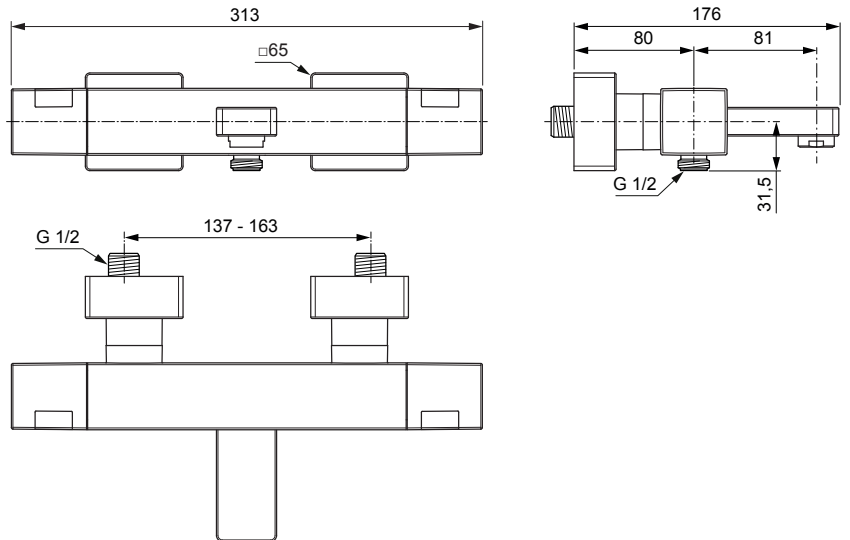

Produced from: **June. 2021**

Shower Thermostat
chrome **A7538AA**

Pos.	Description	Part-Number	Qty.	Pos.	Description	Part-Number	Qty.
1	Handle cpl.	A 861 545 AA	1 Set				
2	Thermostatic Cartridge cpl.	A 861 371 NU	1 pcs				
3	Stop valve with diverter	A 861 375 NU	1 Set				
4	Thread ring + stopring cpl.	A 861 376 NU	1 Set				
5	Connection nipple cpl.	A 861 549 NU	1 Set				
6	Non-return valve	A 861 372 NU	1 Set				
7	Nipple G1/2 outside cpl.	A 861 546 NU	1 Set				
8	Aerator	A 861 169 AA	1 pcs				
9	Escutcheon cpl.	A 861 547 AA	2 Set				