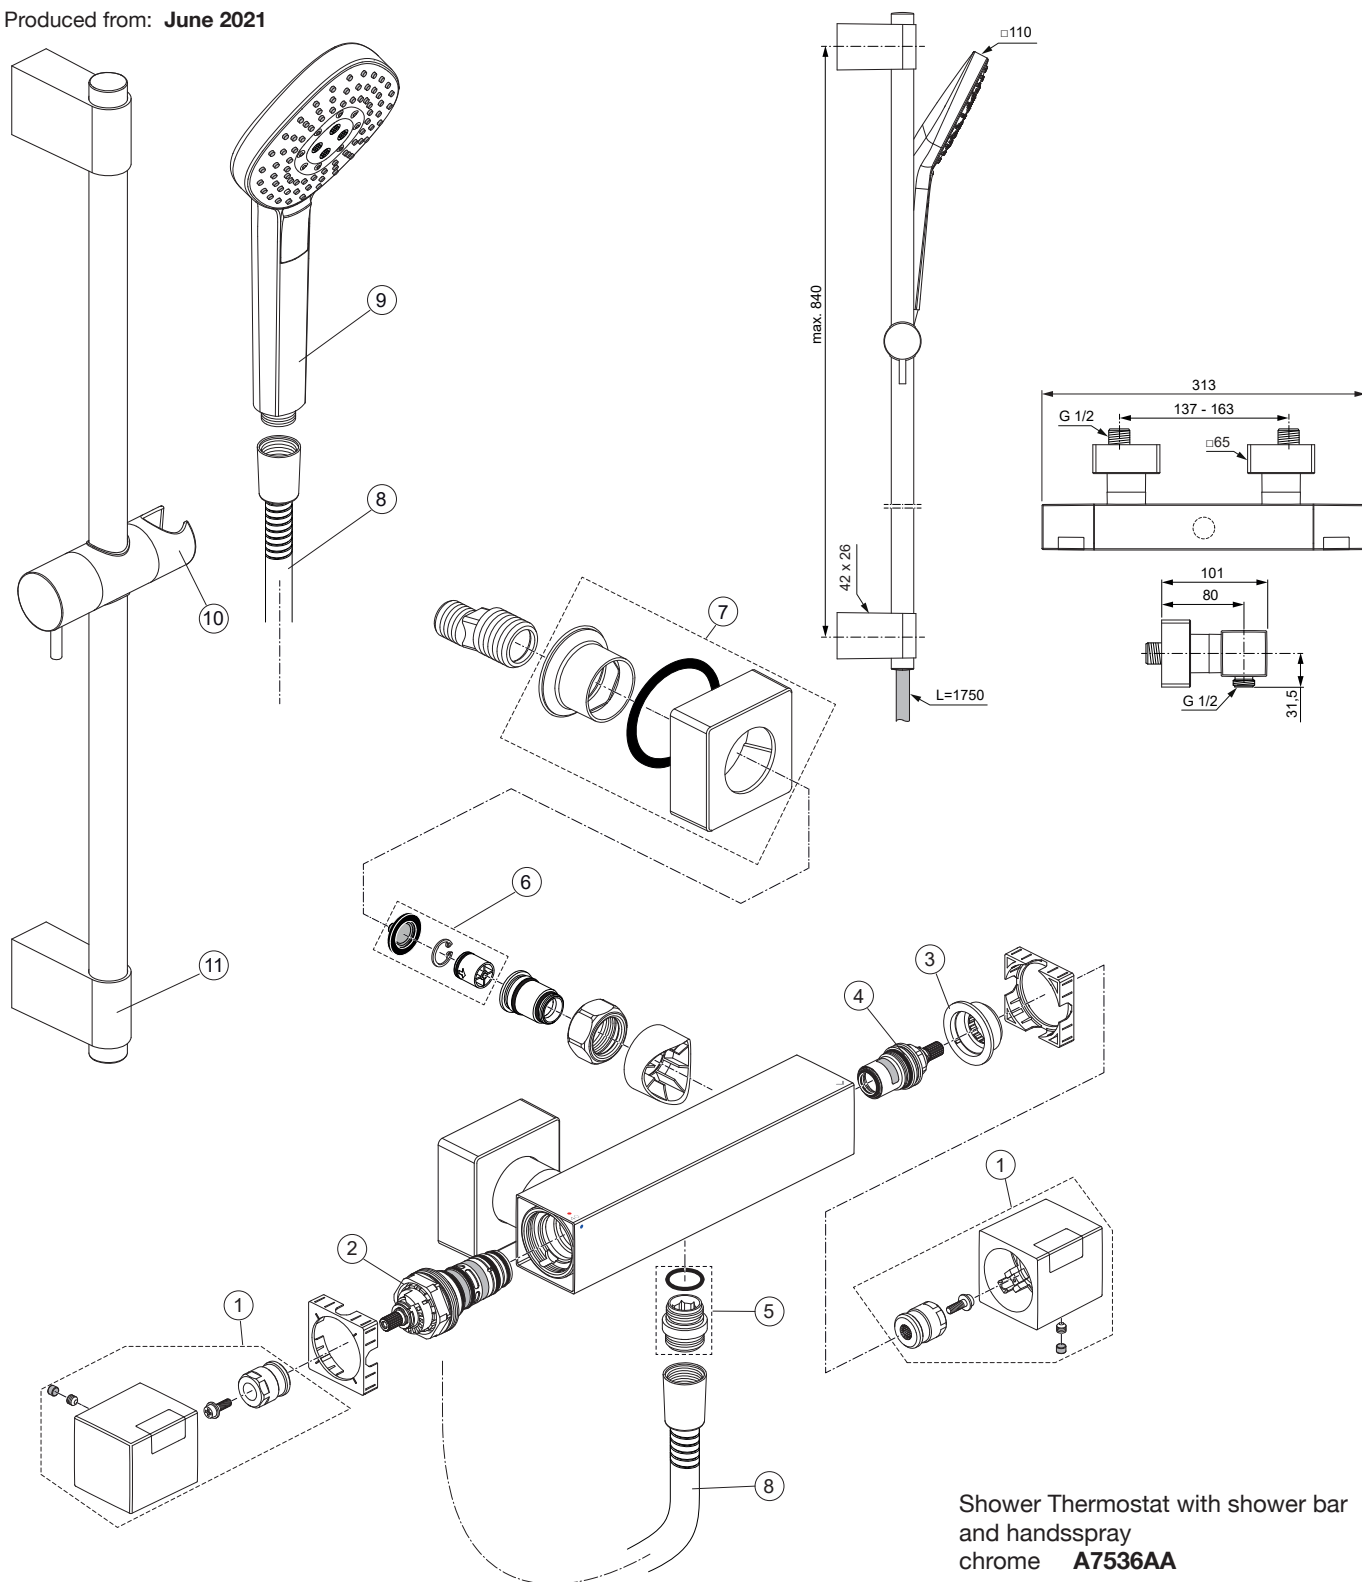

# Ceratherm C100 A7536 ..

Ideal Standard

Produced from: June 2021

Shower Thermostat with shower bar and handspray chrome **A7536AA**

| Pos. | Description                 | Part-Number          | Qty.  | Pos.                                  | Description | Part-Number | Qty. |
|------|-----------------------------|----------------------|-------|---------------------------------------|-------------|-------------|------|
| 1    | Handle cpl.                 | <b>A 861 545 AA</b>  | 1 Set | *Universal set (not all parts needed) |             |             |      |
| 2    | Thermostatic Cartridge cpl. | <b>A 861 371 NU</b>  | 1 pcs |                                       |             |             |      |
| 3    | Stopring                    | <b>A 861 373 NU</b>  | 1 pcs |                                       |             |             |      |
| 4    | Cartridge G1/2 180° cpl.    | <b>A 861 245 NU*</b> | 1 Set |                                       |             |             |      |
| 5    | Nipple G1/2 outside cpl.    | <b>A 861 546 NU</b>  | 1 Set |                                       |             |             |      |
| 6    | Non-return valve            | <b>A 861 372 NU</b>  | 1 Set |                                       |             |             |      |
| 7    | Escutcheon cpl.             | <b>A 861 547 AA</b>  | 2 Set |                                       |             |             |      |
| 8    | Shower hose 1750 mm         | <b>BE 175 AA</b>     | 1 pcs |                                       |             |             |      |
| 9    | Handspray 3Func. □110       | <b>B 2232 AA</b>     | 1 pcs |                                       |             |             |      |
| 10   | Slider & holder f. handshr. | <b>B 961 024 AA</b>  | 1 pcs |                                       |             |             |      |
| 11   | Wall fixation complete      | <b>B 960 974 AA</b>  | 2 Set |                                       |             |             |      |