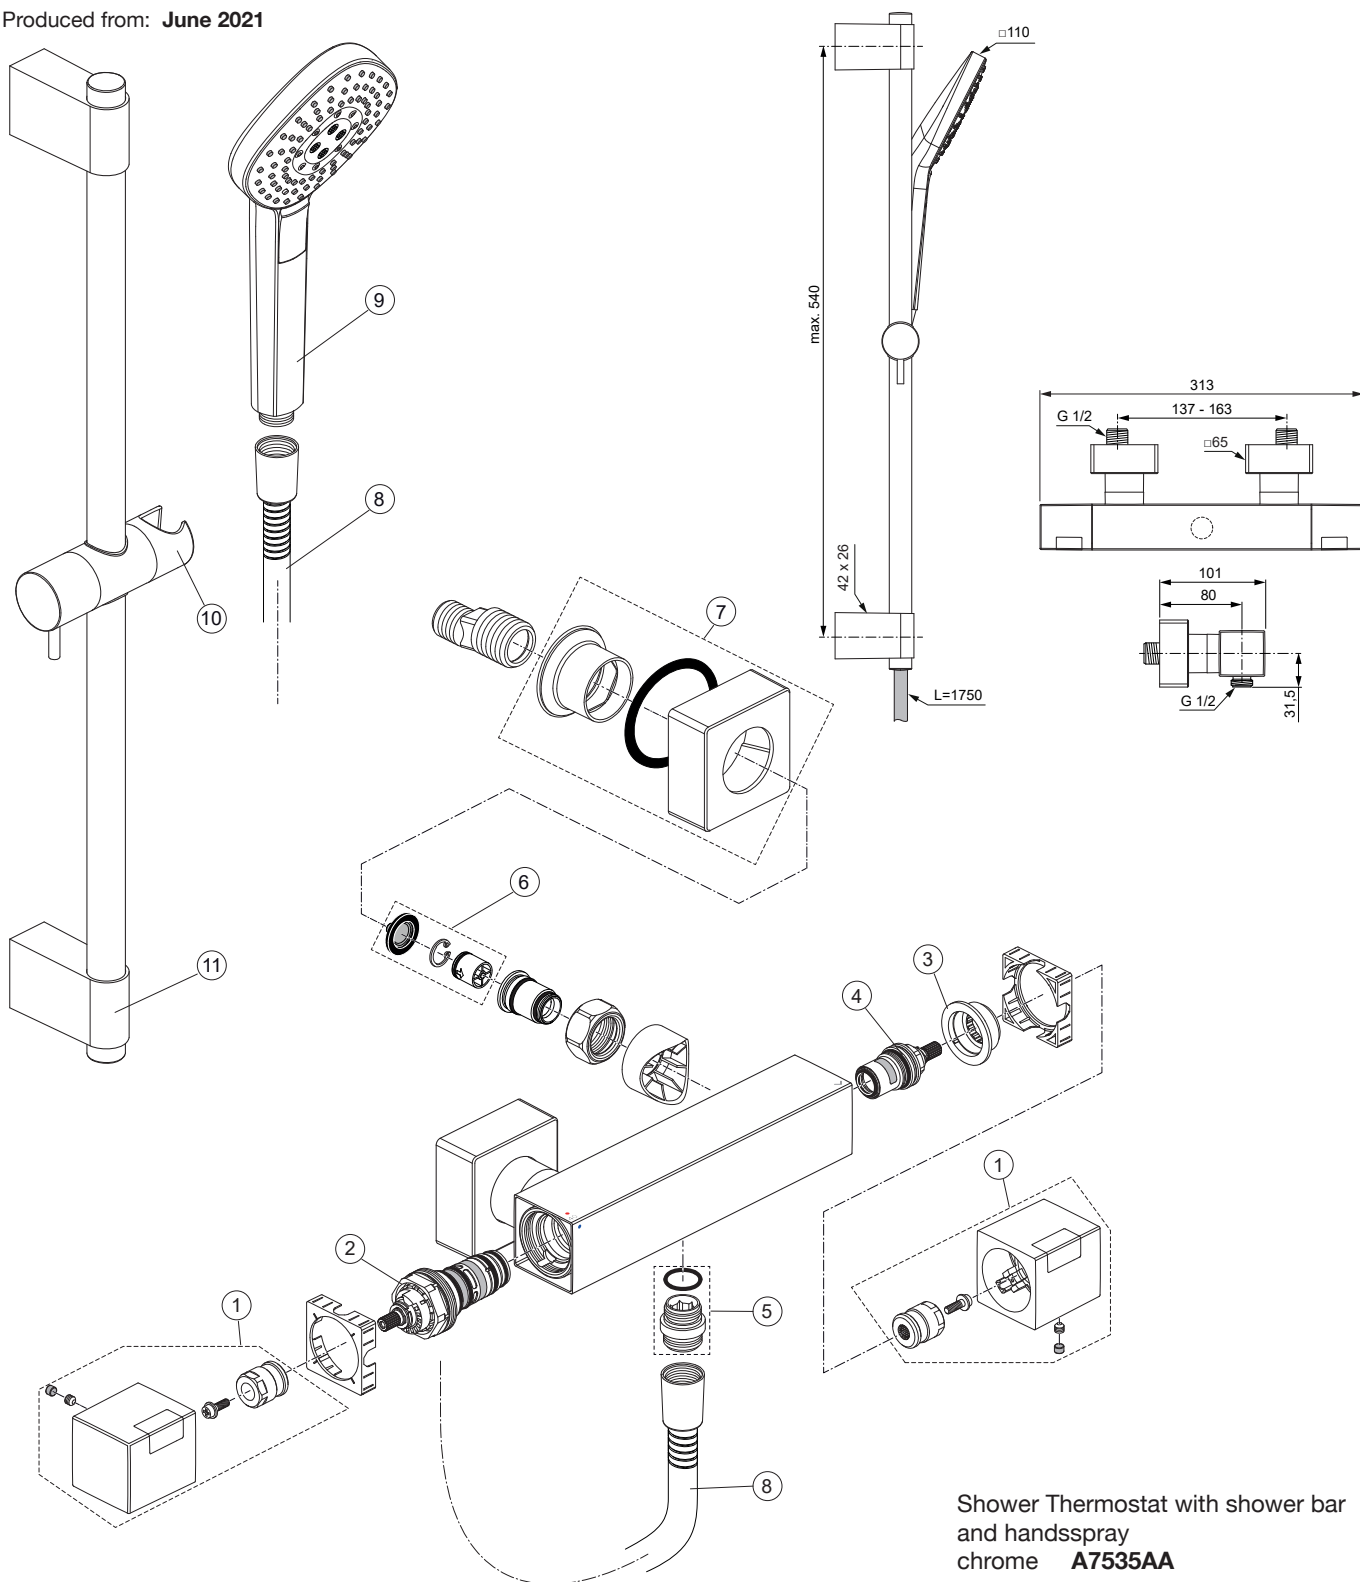

# Ceratherm C100 A7535 ..

Ideal Standard

Produced from: June 2021

Shower Thermostat with shower bar and handsspray chrome **A7535AA**

Pos.	Description	Part-Number	Qty.	Pos.	Description	Part-Number	Qty.
1	Handle cpl.	<b>A 861 545 AA</b>	1 Set	*Universal set (not all parts needed)			
2	Thermostatic Cartridge cpl.	<b>A 861 371 NU</b>	1 pcs				
3	Stopring	<b>A 861 373 NU</b>	1 pcs				
4	Cartridge G1/2 180° cpl.	<b>A 861 245 NU*</b>	1 Set				
5	Nipple G1/2 outside cpl.	<b>A 861 546 NU</b>	1 Set				
6	Non-return valve	<b>A 861 372 NU</b>	1 Set				
7	Escutcheon cpl.	<b>A 861 547 AA</b>	2 Set				
8	Shower hose 1750 mm	<b>BE 175 AA</b>	1 pcs				
9	Handspray 3Func. □110	<b>B 2232 AA</b>	1 pcs				
10	Slider & holder f. handshr.	<b>B 961 024 AA</b>	1 pcs				
11	Wall fixation complete	<b>B 960 974 AA</b>	2 Set				

**Ceratherm C100**