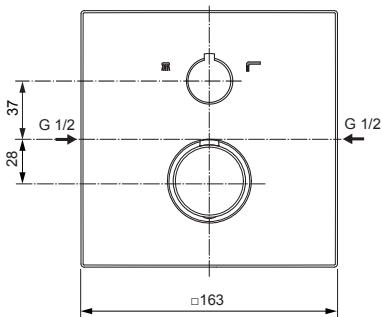

Produced from: Dec. 2020

Pre-installation Kit 1 - Easy Box **A1000NU**

Body and Designparts Kit 2 chrome **A7523AA**

DVGW

Replace XX with the appropriate finish code

Chrome = AA Silver Storm = GN Gold = A2 Magnetic Grey = A5 Matt black = XG

Example spare part order:

A 962 391 AA in Chrome

Pos.	Description	Part-Number	Qty.	Pos.	Description	Part-Number	Qty.
1	Install. depth adjust.	A 963 131 NU	1 Set	13	Extension / handle adapt.	A 960 899 NU	1 pcs
2	Side sealing	A 963 132 NU	1 Set	14	Cover / Cap for Volume	A 860 906 XX	1 Set
3	Flushing device cpl.	A 963 146 NU	1 Set	15	Escutcheon holder cpl.	A 860 897 NU	1 Set
4	Screw set complete	A 861 262 NU	1 Set	16	Escutcheon B/S plane	A 861 520 XX	1 pcs
5	Non-return valve DW15	A 962 594 NU	2 pcs	17	Handle adapter	A 961 659 NU	1 pcs
6	Stop valve	A 860 904 NU	2 pcs	18	Volume control handle	A 962 388 XX	1 pcs
7	Low noise insert	A 960 891 NU	1 pcs	19	Temp. handle	F 960 952 XX*	1 Set
8	Stop valve + diverter	A 962 480 NU	1 pcs	20	Extension kit 20mm	A 960 704 NU	1 Set
9	Clamp cover with washer	A 962 481 NU	1 Set		Extension kit 40mm	A 962 476 NU	1 Set
10	Cartridge thermostat G3/4	A 963 564 NU	1 Set	21	Distanzframe 20mm	A 6971 XX	1 Set
11	Temp. adjustment cpl.	A 963 427 NU	1 Set	22	DVGW Set	A 861 252 NU	1 Set
12	Cover / Cap for Temp.	A 962 391 XX	1 pcs				