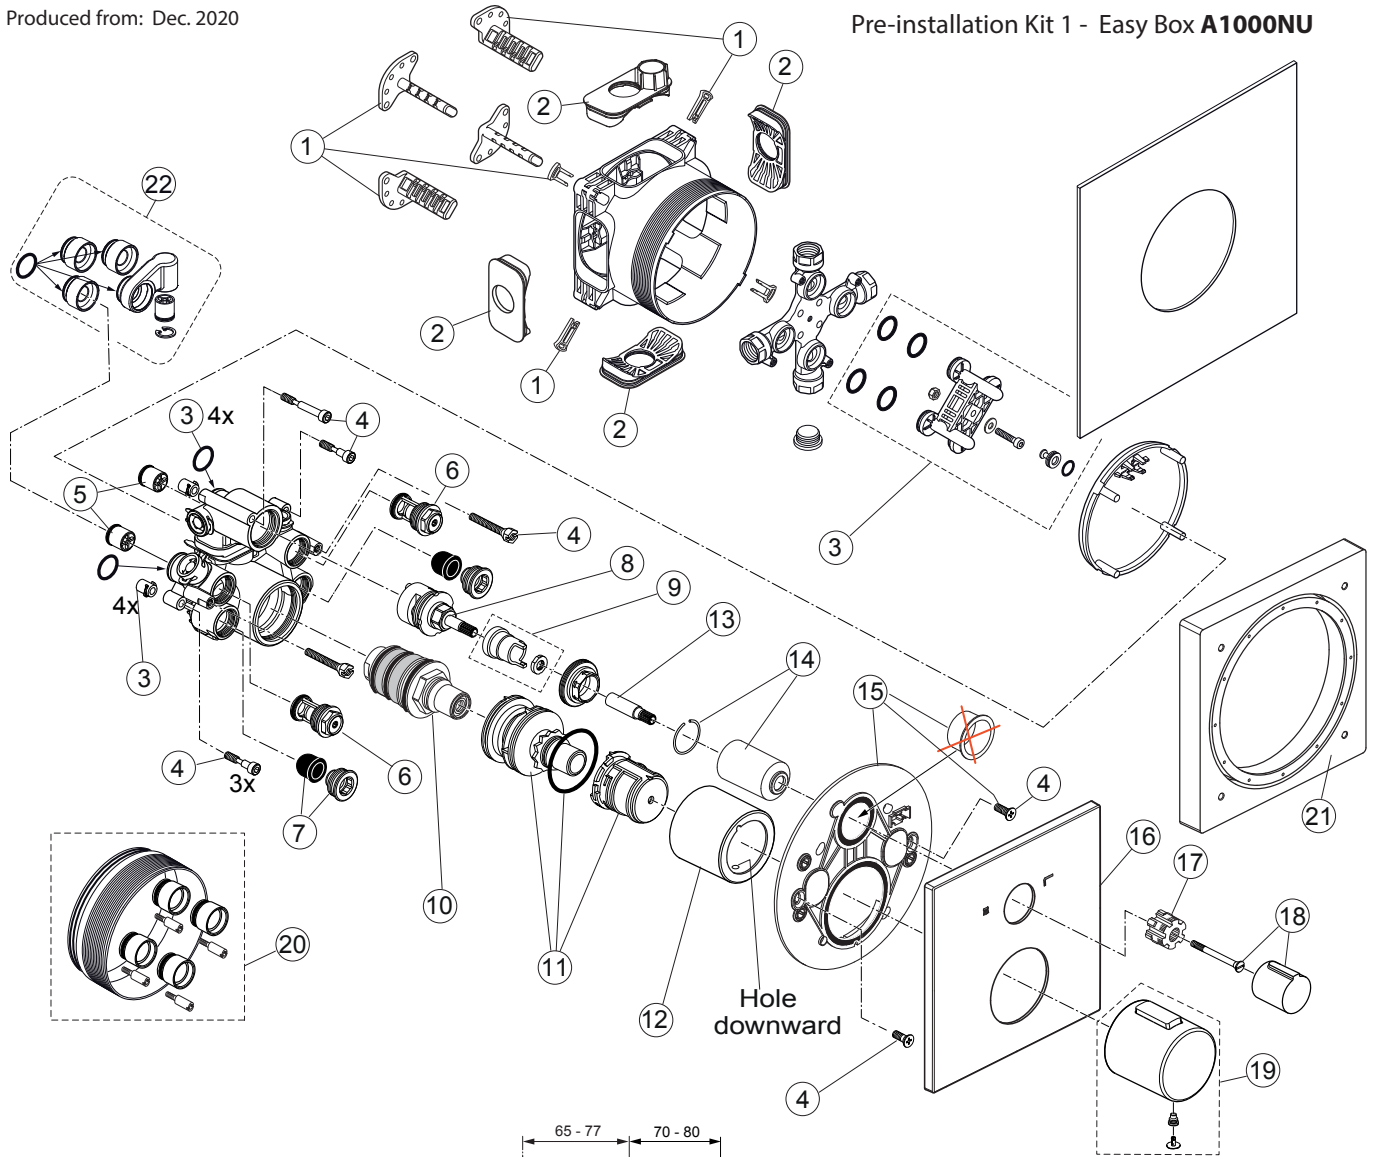

Produced from: Dec. 2020

Pre-installation Kit 1 - Easy Box **A1000NU**

Body and Designparts Kit 2 chrome **A7523AA**

DVGW

Replace XX with the appropriate finish code

Chrome = AA Silver Storm = GN Gold = A2 Magnetic Grey = A5 Matt black = XG

Example spare part order:

A 962 391 AA in Chrome

Pos.	Description	Part-Number	Qty.	Pos.	Description	Part-Number	Qty.
1	Install. depth adjust.	A 963 131 NU	1 Set	13	Extension / handle adapt.	A 960 899 NU	1 pcs
2	Side sealing	A 963 132 NU	1 Set	14	Cover / Cap for Volume	A 860 906 XX	1 Set
3	Flushing device cpl.	A 963 146 NU	1 Set	15	Escutcheon holder cpl.	A 860 897 NU	1 Set
4	Screw set complete	A 861 262 NU	1 Set	16	Escutcheon B/S plane	A 861 520 XX	1 pcs
5	Non-return valve DW15	A 962 594 NU	2 pcs	17	Handle adapter	A 961 659 NU	1 pcs
6	Stop valve	A 860 904 NU	2 pcs	18	Volume control handle	A 962 388 XX	1 pcs
7	Low noise insert	A 960 891 NU	1 pcs	19	Temp. handle	F 960 952 XX*	1 Set
8	Stop valve + diverter	A 962 480 NU	1 pcs	20	Extension kit 20mm	A 960 704 NU	1 Set
9	Clamp cover with washer	A 962 481 NU	1 Set		Extension kit 40mm	A 962 476 NU	1 Set
10	Cartridge thermostat G3/4	A 963 564 NU	1 Set	21	Distanzframe 20mm	A 6971 XX	1 Set
11	Temp. adjustment cpl.	A 963 427 NU	1 Set	22	DVGW Set	A 861 252 NU	1 Set
12	Cover / Cap for Temp.	A 962 391 XX	1 pcs				

*Universal set (not all parts needed)