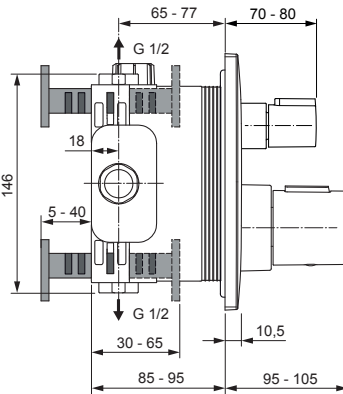

Produced from: Dec. 2020

Pre-installation Kit 1 - Easy Box **A1000NU**

Body and Designparts Kit 2 chrome **A7523AA**

DVGW

Replace XX with the appropriate finish code

Chrome = AA Silver Storm = GN Gold = A2 Magnetic Grey = A5 Matt black = XG

Example spare part order:

A 962 391 AA in Chrome

Pos.	Description	Part-Number	Qty.	Pos.	Description	Part-Number	Qty.
1	Install. depth adjust.	A 963 131 NU	1 Set	13	Extension / handle adapt.	A 960 899 NU	1 pcs
2	Side sealing	A 963 132 NU	1 Set	14	Cover / Cap for Volume	A 860 906 XX	1 Set
3	Flushing device cpl.	A 963 146 NU	1 Set	15	Escutcheon holder cpl.	A 860 897 NU	1 Set
4	Screw set complete	A 861 262 NU	1 Set	16	Escutcheon B/S plane	A 861 520 XX	1 pcs
5	Non-return valve DW15	A 962 594 NU	2 pcs	17	Handle adapter	A 961 659 NU	1 pcs
6	Stop valve	A 860 904 NU	2 pcs	18	Volume control handle	A 962 388 XX	1 pcs
7	Low noise insert	A 960 891 NU	1 pcs	19	Temp. handle	F 960 952 XX*	1 Set
8	Stop valve + diverter	A 962 480 NU	1 pcs	20	Extension kit 20mm	A 960 704 NU	1 Set
9	Clamp cover with washer	A 962 481 NU	1 Set		Extension kit 40mm	A 962 476 NU	1 Set
10	Cartridge thermostat G3/4	A 963 564 NU	1 Set	21	Distanzframe 20mm	A 6971 XX	1 Set
11	Temp. adjustment cpl.	A 963 427 NU	1 Set	22	DVGW Set	A 861 252 NU	1 Set
12	Cover / Cap for Temp.	A 962 391 XX	1 pcs				