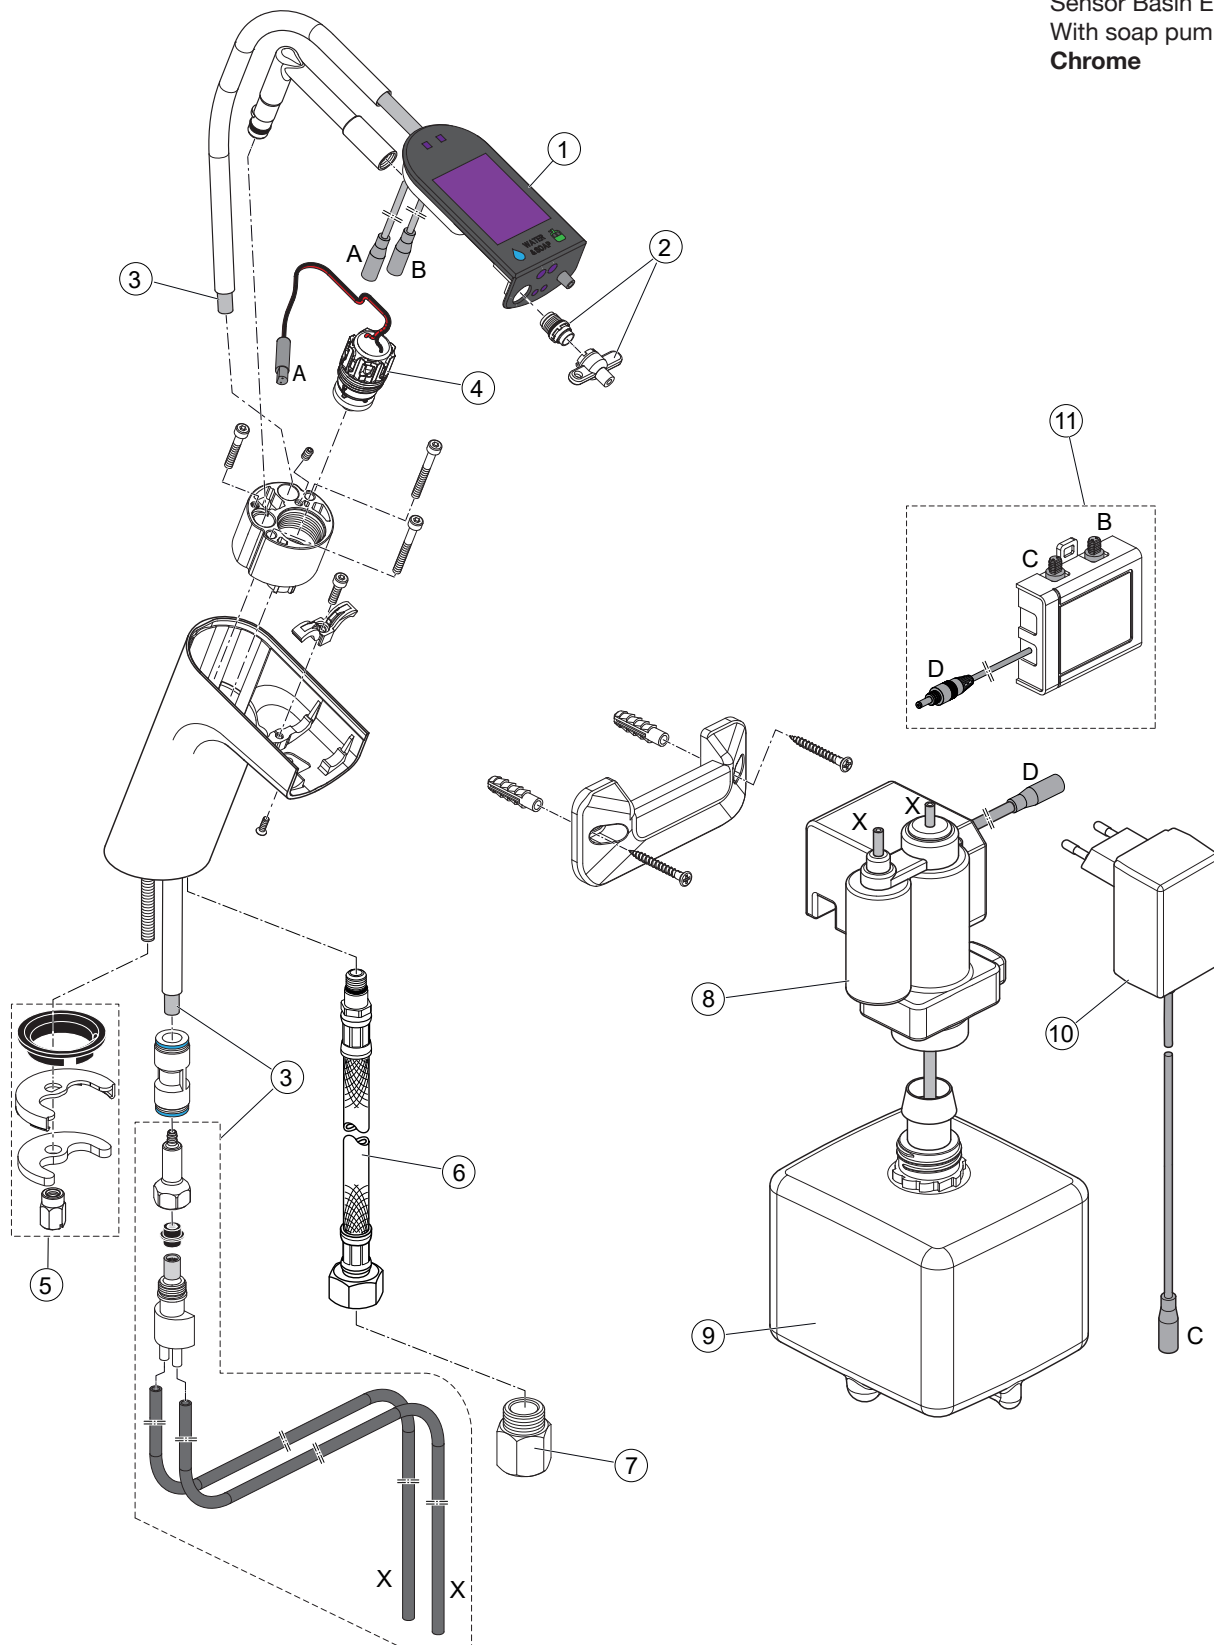

Produced from: April 2021

Sensor Basin Electronic
With soap pump
Chrome **A7488AA**

Pos.	Description	Part-Number	Qty.	Pos.	Description	Part-Number	Qty.
1	TFT Display cpl.	A 861 534 NU	1 Set	9	Soap bottle 1,25l	A 7711 NU	6 pcs
2	Flowregulator with Key	A 861 531 NU	1 Set		Soap bottle 1,25l	A 7713 NU	120 pcs
3	Hose unit cpl.	A 861 533 NU	1 Set		Soap bottle 1,25l	A 7714 NU	240 pcs
4	Solenoidvalve 6V G1/2	F 961 050 NU	1 pcs	10	AC-Adapter 6,5V DC / 0,92A	F 961 024 NU	1 pcs
5	Fixation set	A 960 001 NU*	1 Set		Extension cable 2m	A 960 635 NU	1 pcs
6	Flex. hose M10x1/450-G3/8	A 860 794 NU	1 pcs	11	Connection box	A 861 537 NU	1 Set
7	Adapter with flow limiter	A 861 532 NU	1 pcs				
8	Soap pump	A 861 535 NU	1 Set				

* Universal-Set (not all parts needed)