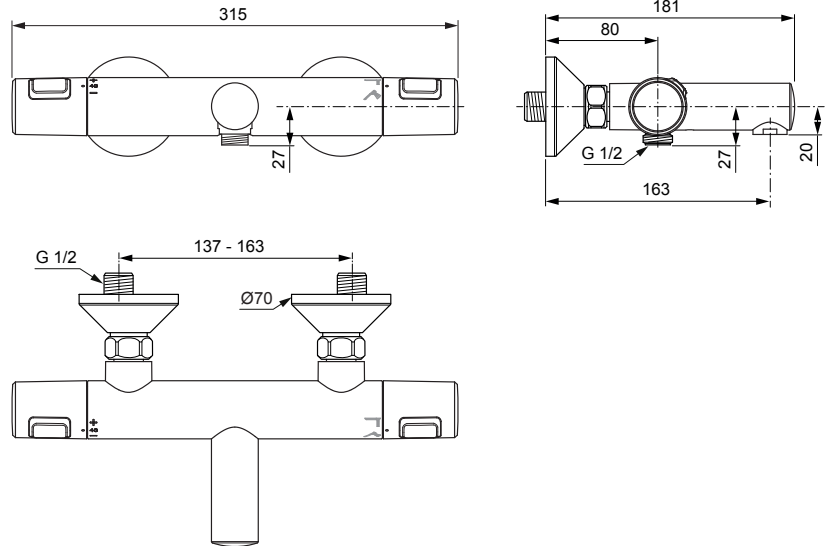

Ceratherm T20 A7457 ..

Ideal Standard

Produced from: April. 2020

Shower Thermostat
chrome **A7457AA**

Pos.	Description	Part-Number	Qty.	Pos.	Description	Part-Number	Qty.
1	Handle cpl.	A 861 384 AA	1 Set				
2	Thermostatic Cartridge cpl.	A 861 371 NU	1 pcs				
3	Stop valve with diverter	A 861 375 NU	1 Set				
4	Thread ring + stopring cpl.	A 861 376 NU	1 Set				
5	Connection nipple cpl.	A 861 387 NU	1 Set				
6	Non-return valve	A 861 372 NU	1 Set				
7	Nipple G1/2 outside cpl.	A 861 374 NU	1 Set				
8	Aerator	A 963 181 NU	1 pcs				
9	Escutcheon	A 960 914 AA	1 pcs				

*Universal set (not all parts needed)