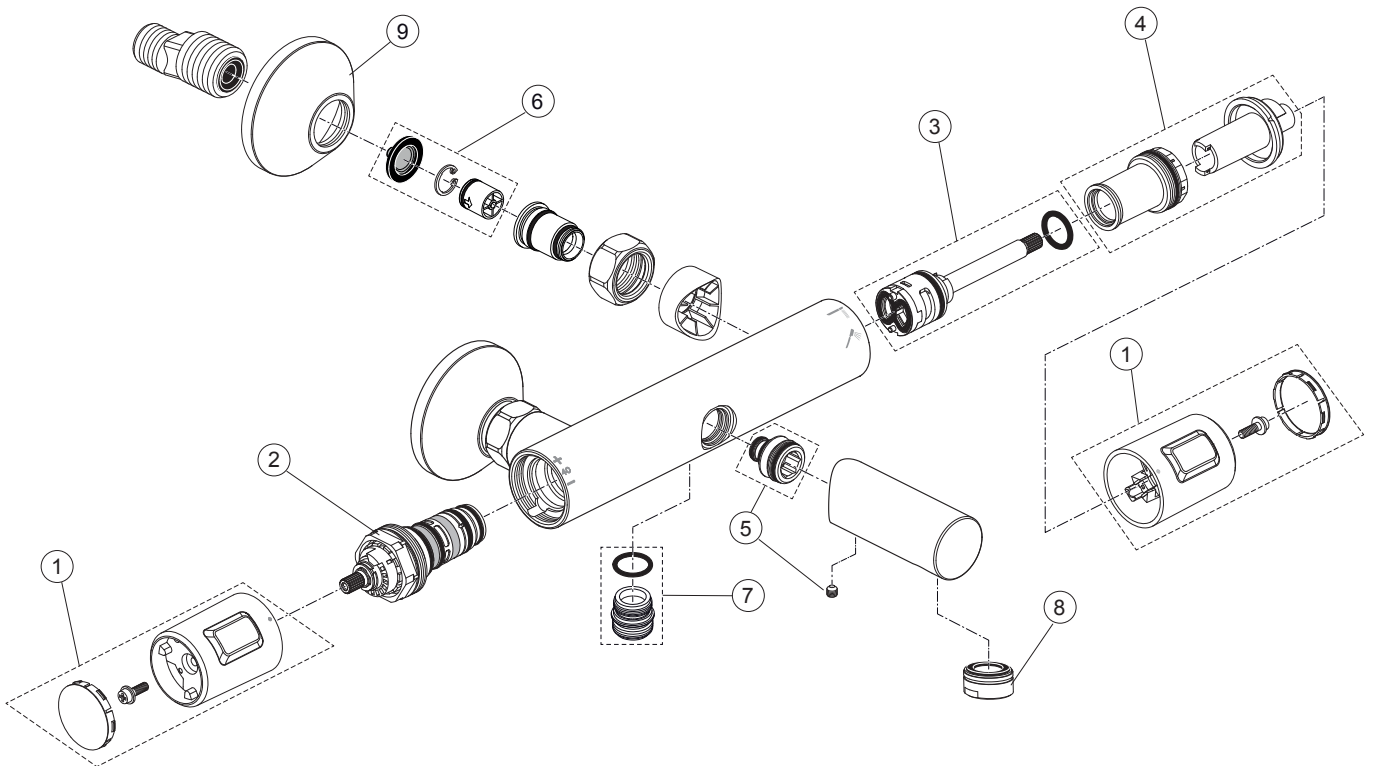

Ceratherm T20 A7457 ..

Ideal Standard

Produced from: April. 2020

Shower Thermostat
chrome **A7457AA**

Pos.	Description	Part-Number	Qty.	Pos.	Description	Part-Number	Qty.
1	Handle cpl.	A 861 384 AA	1 Set				
2	Thermostatic Cartridge cpl.	A 861 371 NU	1 pcs				
3	Stop valve with diverter	A 861 375 NU	1 Set				
4	Thread ring + stopring cpl.	A 861 376 NU	1 Set				
5	Connection nipple cpl.	A 861 387 NU	1 Set				
6	Non-return valve	A 861 372 NU	1 Set				
7	Nipple G1/2 outside cpl.	A 861 374 NU	1 Set				
8	Aerator	A 963 181 NU	1 pcs				
9	Escutcheon	A 960 914 AA	1 pcs				

*Universal set (not all parts needed)