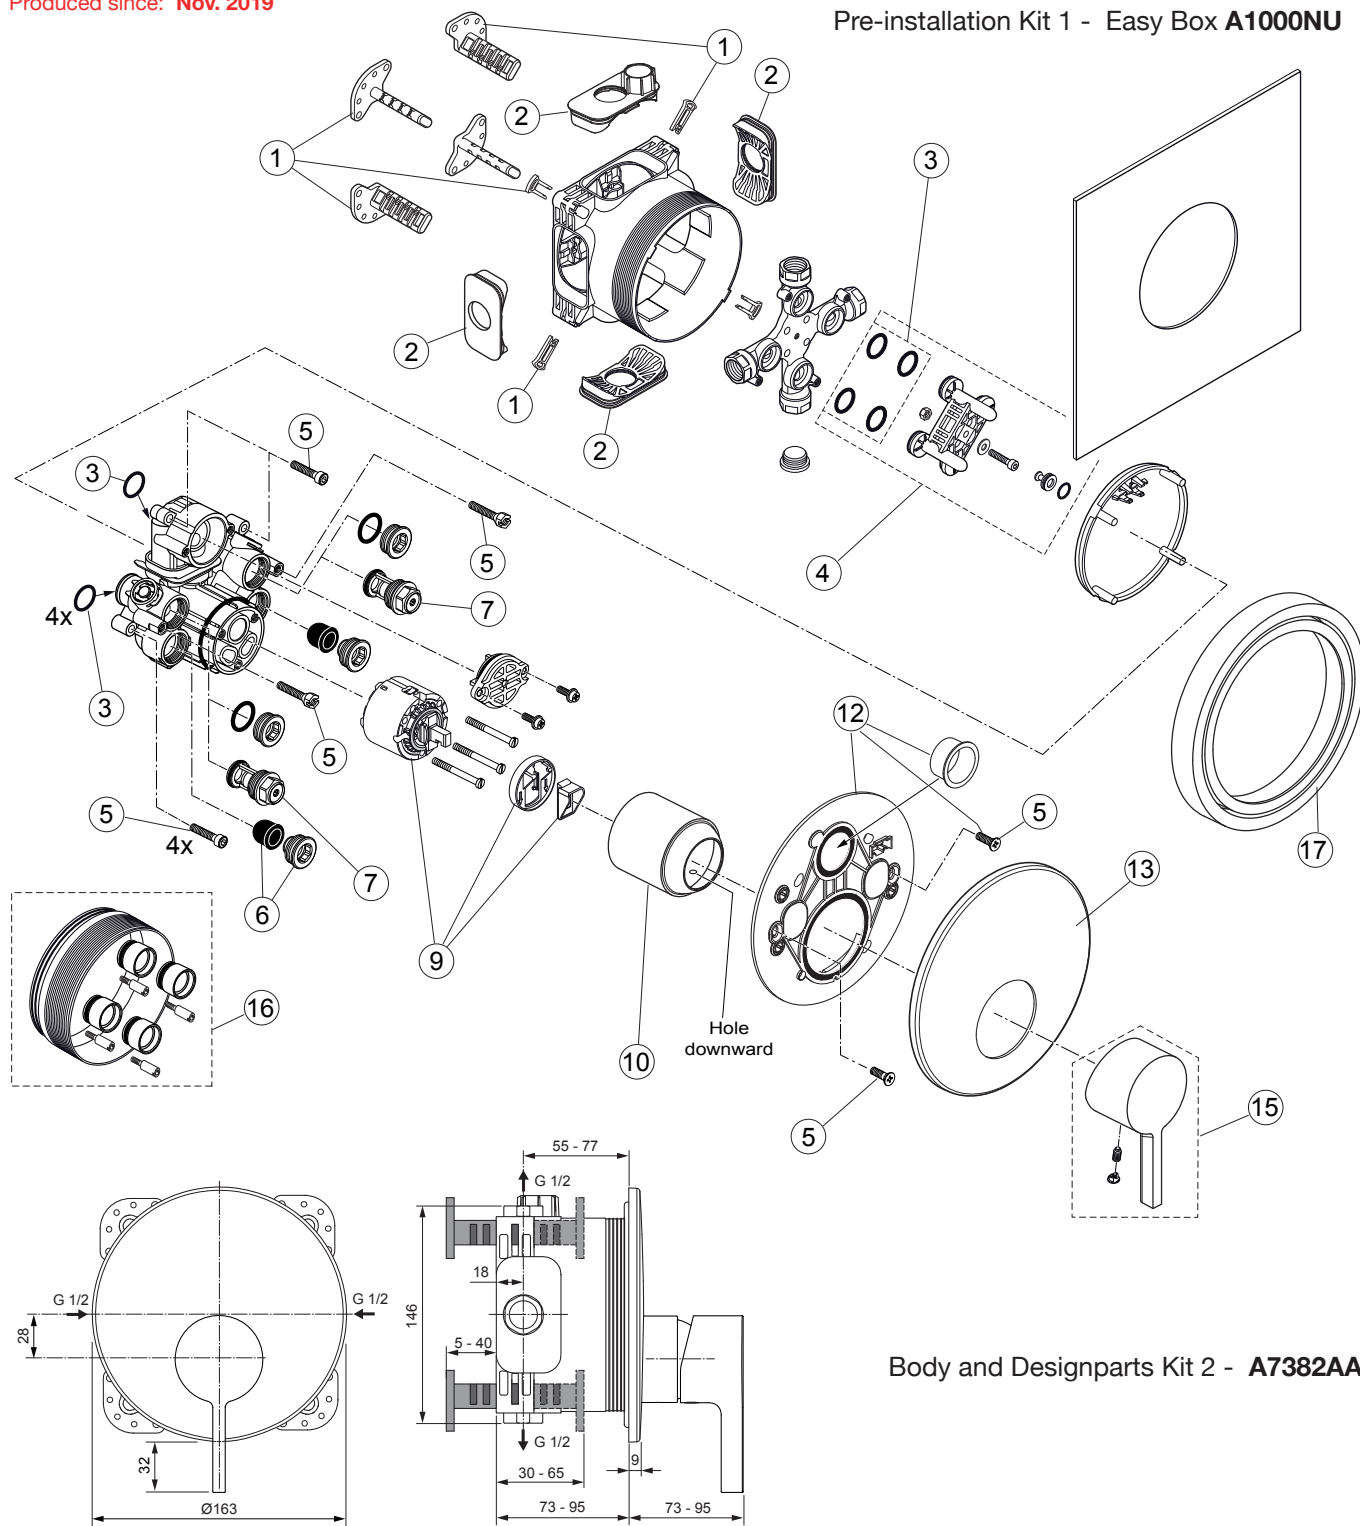

Joy

A7382..

Ideal Standard

Produced since: Nov. 2019

Pre-installation Kit 1 - Easy Box A1000NU

Body and Designparts Kit 2 - A7382AA

Replace XX with the appropriate finish code

Chrome = AA Silver Storm = GN Gold = A2 Magnetic Grey = A5

Example spare part order:

A 861 441 AA in Chrome

Pos.	Description	Part-Number	Qty.	Pos.	Description	Part-Number	Qty.
1	Install. depth adjust.	A 963 131 NU	1 Set	13	Escutcheon w Logo	A 861 447 XX	1 pcs
2	Side sealing	A 963 132 NU	1 Set	15	Lever cpl.	A 861 448 XX	1 Set
3	O-ring Ø 17 x 2,5	A 963 143 NU	1 Set	16	Extension kit 20mm	A 960 704 NU	1 Set
4	Flushing device cpl.	A 963 146 NU	1 Set		Extension kit 40mm	A 962 476 NU	1 Set
5	Screw set complete	A 960 890 NU*	1 Set	17	Distanzframe 20mm	A 6677 XX	1 Set
6	Low noise insert	A 960 891 NU	1 pcs				
7	Stop valve	A 960 706 NU	2 pcs				
9	Cartridge with ECO-kit	A 960 500 NU	1 Set				
10	Cover cap	A 861 441 XX	1 pcs				
12	Escutcheon holder cpl.	A 860 897 NU	1 Set				

\*Universal set (not all parts needed)