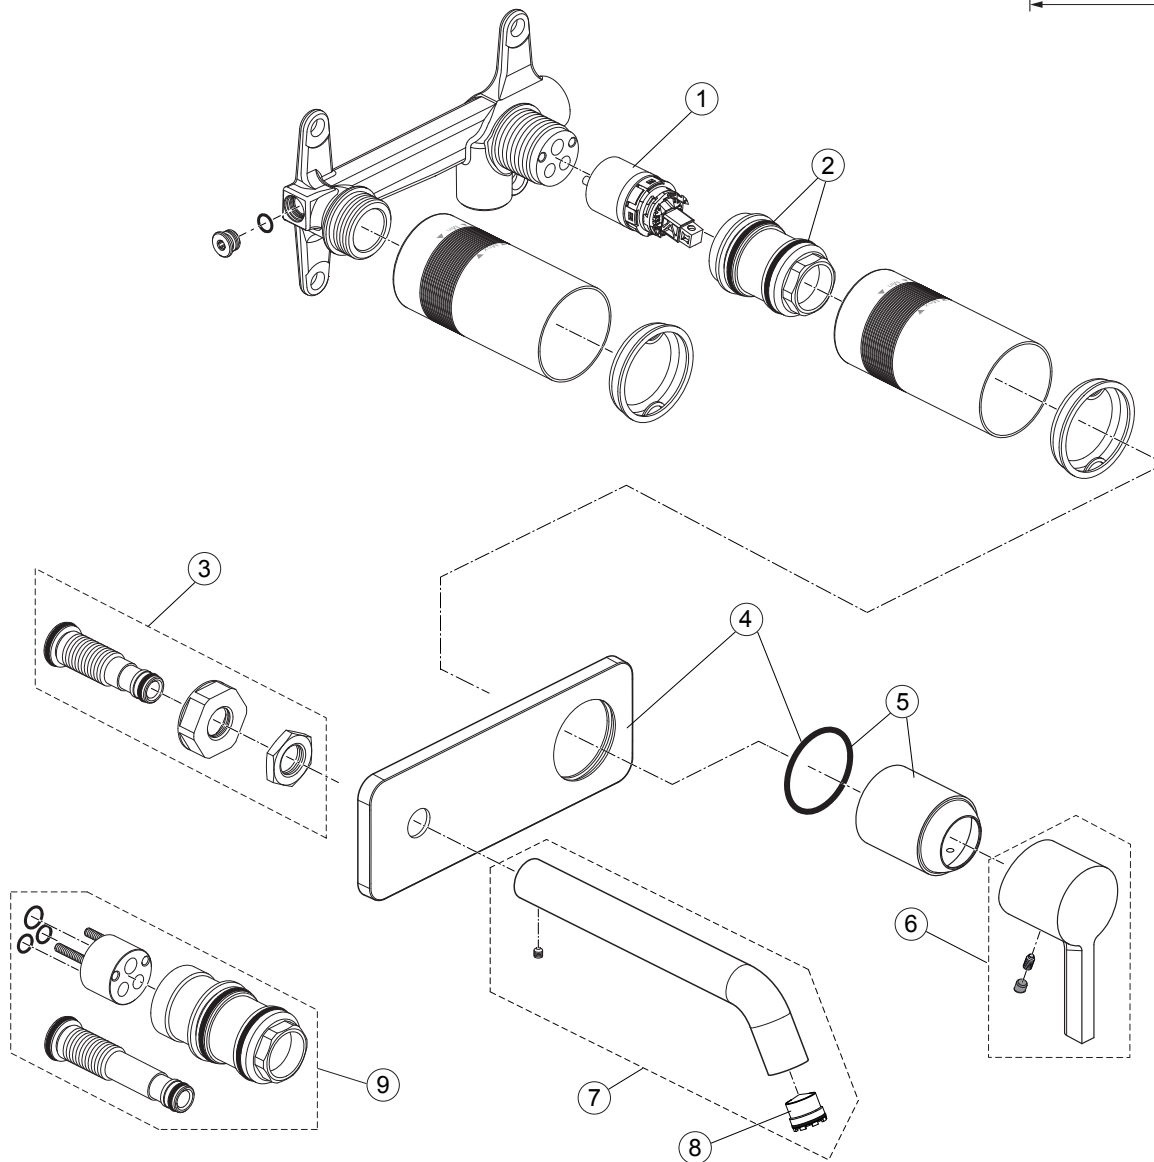

Joy

A7380.. A7381..

Ideal Standard

Produced since: **Nov. 2019**

Pre-installation kit 1

A1313NU

Spout lenght 180 mm

A7380..

Spout lenght 225 mm

A7381..

Replace XX with the appropriate finish code

Chrome = AA Silver Storm = GN Gold = A2 Magnetic Grey = A5

Example spare part order:

A 861 430 AA in Chrome

Pos.	Description	Part-Number	Qty.	Pos.	Description	Part-Number	Qty.
1	Cartridge Ø28 + O - ring	A 861 397 NU*	1 Set				
2	O - Ring Ø 32 x 2	A 9617 93 NU	2 pcs				
3	Connector nipple cpl.	A 861 422 NU	1 Set				
4	Escutcheon with O-ring	A 861 430 XX	1 Set				
5	Cover cap with O-ring	A 861 424 XX	1 Set				
6	Lever cpl.	A 861 429 XX	1 Set				
7	Spout cpl. 180mm	A 861 431 XX	1 Set				
	Spout cpl. 225mm	A 861 432 XX	1 Set				
8	Aerator M16,5x1 - 5ltr/min	A 962 708 NU	1 pcs				
9	Extension kit 20mm longer	A 861 428 NU	1 Set				

**Universal set (not all parts needed)*