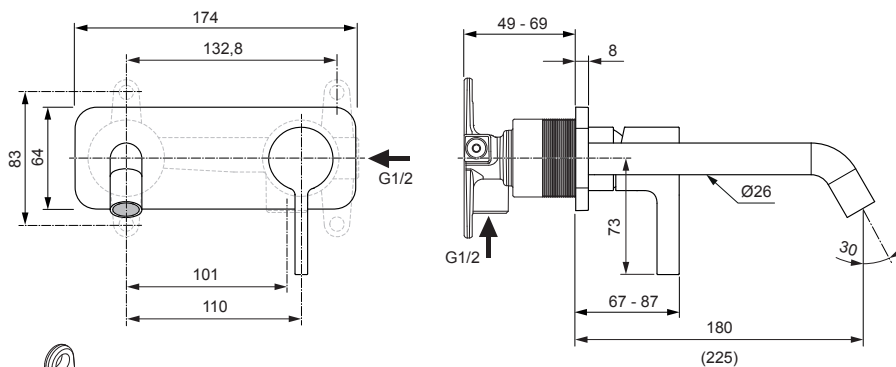

Joy

A7380.. A7381..

Ideal Standard

Produced since: **Nov. 2019**

Pre-installation kit 1

A1313NU

Spout lenght 180 mm

A7380..

Spout lenght 225 mm

A7381..

Replace XX with the appropriate finish code

Chrome = AA Silver Storm = GN Gold = A2 Magnetic Grey = A5

Example spare part order:

A 861 430 AA in Chrome

Pos.	Description	Part-Number	Qty.	Pos.	Description	Part-Number	Qty.
1	Cartridge Ø28 + O - ring	A 861 397 NU*	1 Set				
2	O - Ring Ø 32 x 2	A 9617 93 NU	2 pcs				
3	Connector nipple cpl.	A 861 422 NU	1 Set				
4	Escutcheon with O-ring	A 861 430 XX	1 Set				
5	Cover cap with O-ring	A 861 424 XX	1 Set				
6	Lever cpl.	A 861 429 XX	1 Set				
7	Spout cpl. 180mm	A 861 431 XX	1 Set				
	Spout cpl. 225mm	A 861 432 XX	1 Set				
8	Aerator M16,5x1 - 5ltr/min	A 962 708 NU	1 pcs				
9	Extension kit 20mm longer	A 861 428 NU	1 Set				