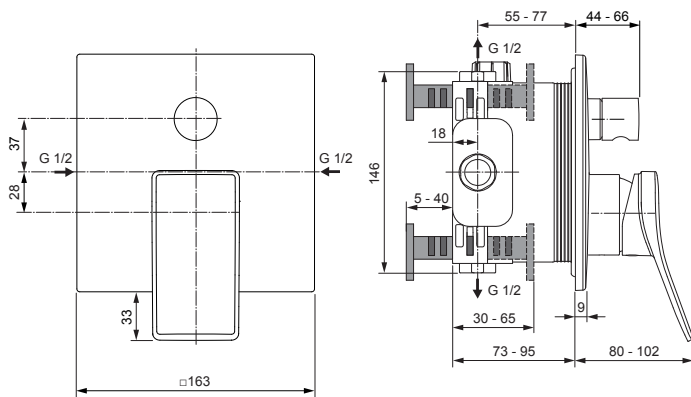

Check

A7374..

Ideal Standard

Produced since: **Nov. 2019**

Pre-installation Kit 1 - Easy Box A1000NU

Body and Designparts Kit 2 - A7374AA

Replace XX with the appropriate finish code

Chrome = AA Silver Storm = GN Gold = A2 Magnetic Grey = A5

Example spare part order:

A 861 441 AA in Chrome

Pos.	Description	Part-Number	Qty.	Pos.	Description	Part-Number	Qty.
1	Install. depth adjust.	A 963 131 NU	1 Set	11	Cover / Cap for diverter	A 860 902 XX	1 pcs
2	Side sealing	A 963 132 NU	1 Set	12	Escutcheon holder cpl.	A 860 897 NU	1 Set
3	O-ring Ø 17 x 2,5	A 963 143 NU	1 Set	13	Escutcheon w Logo	A 861 445 XX	1 pcs
4	Flushing device cpl.	A 963 146 NU	1 Set	14	Pull knob	A 860 901 XX	1 pcs
5	Screw set complete	A 960 890 NU*	1 Set	15	Lever cpl.	A 861 443 XX	1 Set
6	Low noise insert	A 960 891 NU	1 pcs	16	Extension kit 20mm	A 960 704 NU	1 Set
7	Stop valve	A 960 706 NU	2 pcs		Extension kit 40mm	A 962 476 NU	1 Set
8	Diverter complete	A 963 443 NU	1 pcs	17	Distanzframe 20mm	A 861 444 XX	1 Set
9	Cartridge with ECO-kit	A 960 500 NU	1 Set				
10	Cover cap	A 861 441 XX	1 pcs				