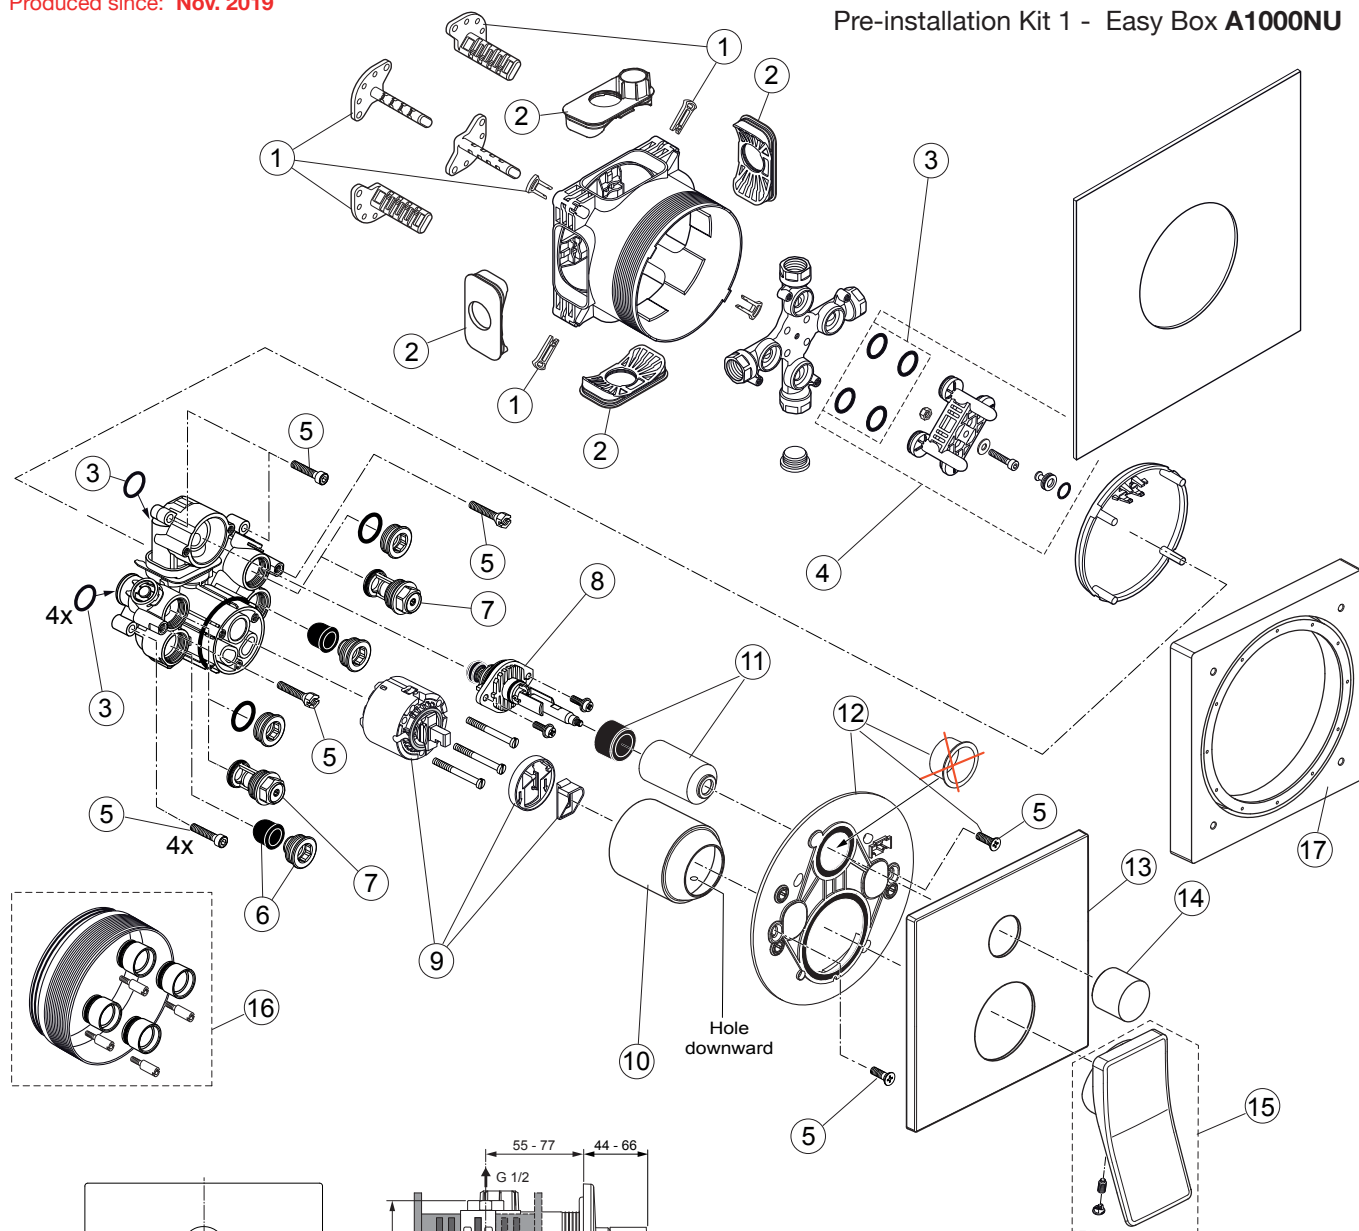

Check

A7374..

Ideal Standard

Produced since: **Nov. 2019**

Pre-installation Kit 1 - Easy Box A1000NU

Body and Designparts Kit 2 - A7374AA

Replace XX with the appropriate finish code

Chrome = AA Silver Storm = GN Gold = A2 Magnetic Grey = A5

Example spare part order:

A 861 441 AA in Chrome

Pos.	Description	Part-Number	Qty.	Pos.	Description	Part-Number	Qty.
1	Install. depth adjust.	A 963 131 NU	1 Set	11	Cover / Cap for diverter	A 860 902 XX	1 pcs
2	Side sealing	A 963 132 NU	1 Set	12	Escutcheon holder cpl.	A 860 897 NU	1 Set
3	O-ring Ø 17 x 2,5	A 963 143 NU	1 Set	13	Escutcheon w Logo	A 861 445 XX	1 pcs
4	Flushing device cpl.	A 963 146 NU	1 Set	14	Pull knob	A 860 901 XX	1 pcs
5	Screw set complete	A 960 890 NU*	1 Set	15	Lever cpl.	A 861 443 XX	1 Set
6	Low noise insert	A 960 891 NU	1 pcs	16	Extension kit 20mm	A 960 704 NU	1 Set
7	Stop valve	A 960 706 NU	2 pcs		Extension kit 40mm	A 962 476 NU	1 Set
8	Diverter complete	A 963 443 NU	1 pcs	17	Distanzframe 20mm	A 861 444 XX	1 Set
9	Cartridge with ECO-kit	A 960 500 NU	1 Set				
10	Cover cap	A 861 441 XX	1 pcs				

**Universal set (not all parts needed)*

Check

Check