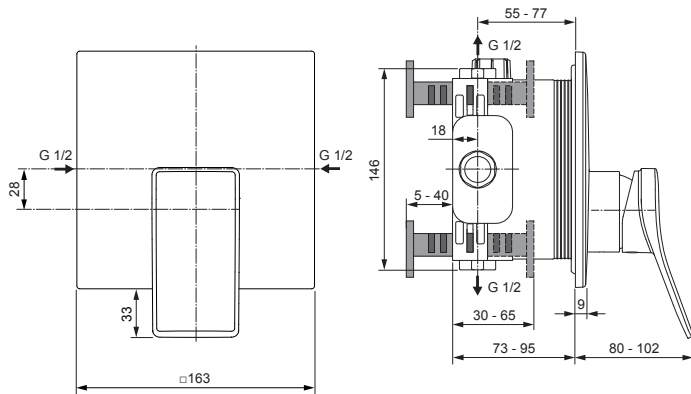

Check

A7373..

Ideal Standard

Produced since: **Nov. 2019**

Pre-installation Kit 1 - Easy Box **A1000NU**

Body and Designparts Kit 2 - **A7373AA**

Replace XX with the appropriate finish code

Chrome = AA Silver Storm = GN Gold = A2 Magnetic Grey = A5

Example spare part order:

A 861 441 AA in Chrome

Pos.	Description	Part-Number	Qty.	Pos.	Description	Part-Number	Qty.
1	Install. depth adjust.	A 963 131 NU	1 Set	13	Escutcheon w Logo	A 861 442 XX	1 pcs
2	Side sealing	A 963 132 NU	1 Set	15	Lever cpl.	A 861 443 XX	1 Set
3	O-ring Ø 17 x 2,5	A 963 143 NU	1 Set	16	Extension kit 20mm	A 960 704 NU	1 Set
4	Flushing device cpl.	A 963 146 NU	1 Set		Extension kit 40mm	A 962 476 NU	1 Set
5	Screw set complete	A 960 890 NU*	1 Set	17	Distanzframe 20mm	A 861 444 XX	1 Set
6	Low noise insert	A 960 891 NU	1 pcs	<i>*Universal set (not all parts needed)</i>			
7	Stop valve	A 960 706 NU	2 pcs				
9	Cartridge with ECO-kit	A 960 500 NU	1 Set				
10	Cover cap	A 861 441 XX	1 pcs				
12	Escutcheon holder cpl.	A 860 897 NU	1 Set				