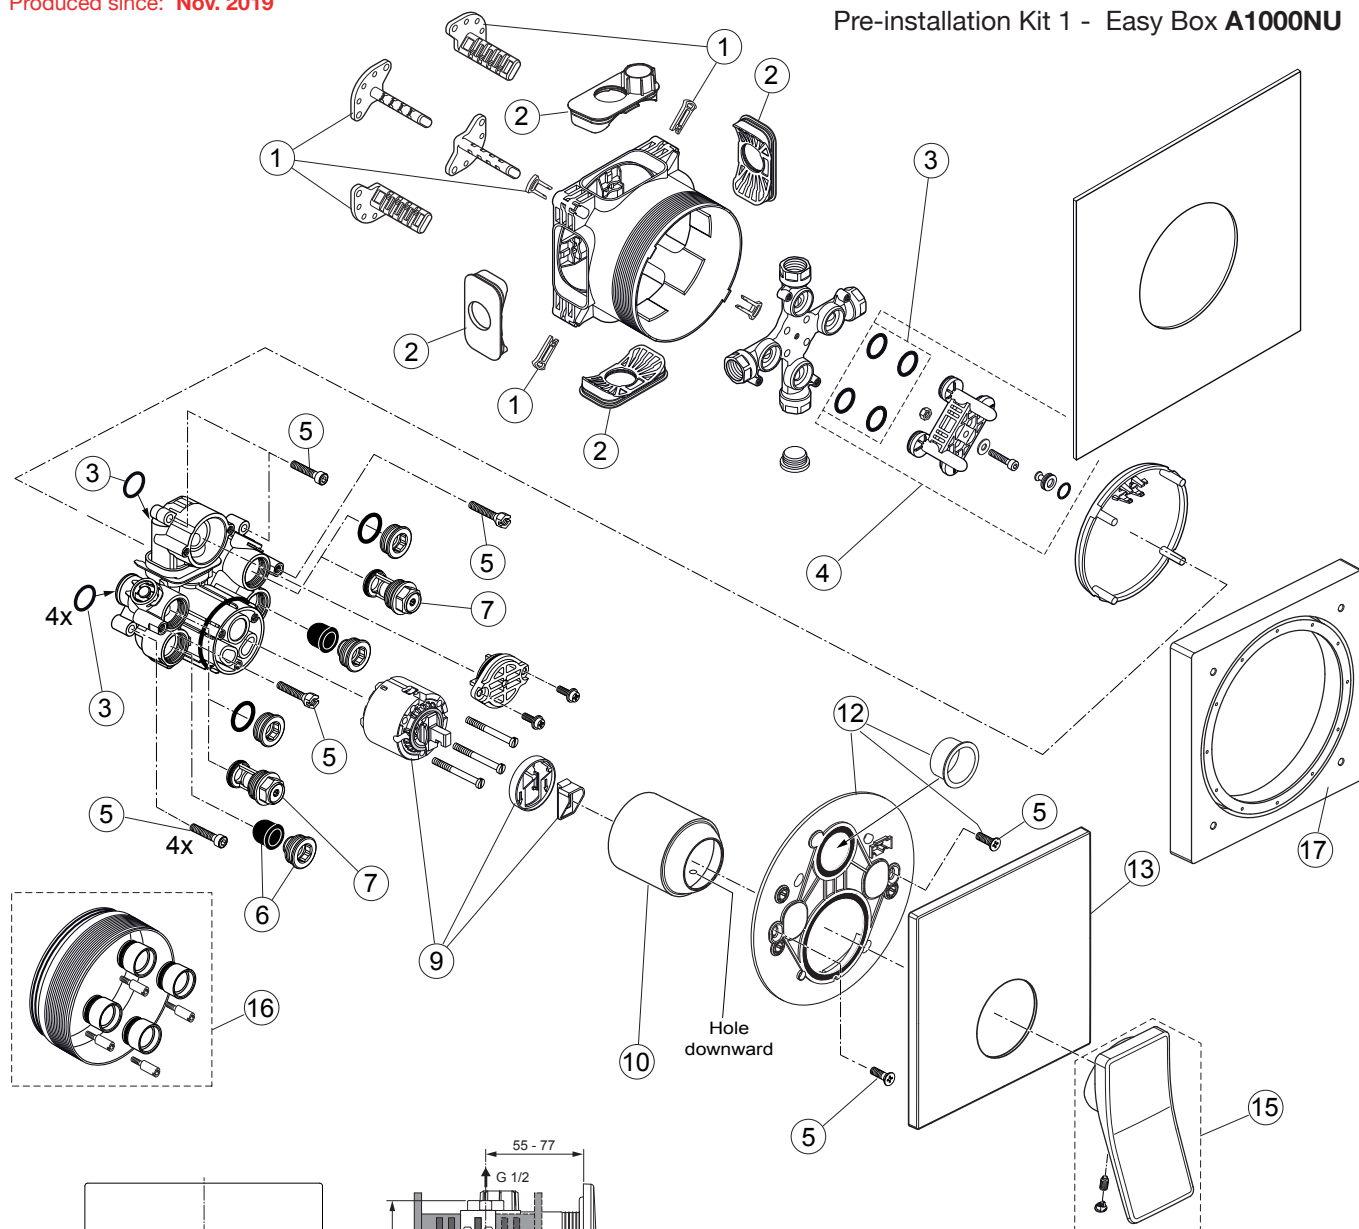

Check

A7373..

Ideal Standard

Produced since: **Nov. 2019**

Pre-installation Kit 1 - Easy Box **A1000NU**

Body and Designparts Kit 2 - **A7373AA**

Replace XX with the appropriate finish code

Chrome = AA Silver Storm = GN Gold = A2 Magnetic Grey = A5

Example spare part order:

A 861 441 AA in Chrome

Pos.	Description	Part-Number	Qty.	Pos.	Description	Part-Number	Qty.
1	Install. depth adjust.	A 963 131 NU	1 Set	13	Escutcheon w Logo	A 861 442 XX	1 pcs
2	Side sealing	A 963 132 NU	1 Set	15	Lever cpl.	A 861 443 XX	1 Set
3	O-ring Ø 17 x 2,5	A 963 143 NU	1 Set	16	Extension kit 20mm	A 960 704 NU	1 Set
4	Flushing device cpl.	A 963 146 NU	1 Set		Extension kit 40mm	A 962 476 NU	1 Set
5	Screw set complete	A 960 890 NU*	1 Set	17	Distanzframe 20mm	A 861 444 XX	1 Set
6	Low noise insert	A 960 891 NU	1 pcs	<i>*Universal set (not all parts needed)</i>			
7	Stop valve	A 960 706 NU	2 pcs				
9	Cartridge with ECO-kit	A 960 500 NU	1 Set				
10	Cover cap	A 861 441 XX	1 pcs				
12	Escutcheon holder cpl.	A 860 897 NU	1 Set				