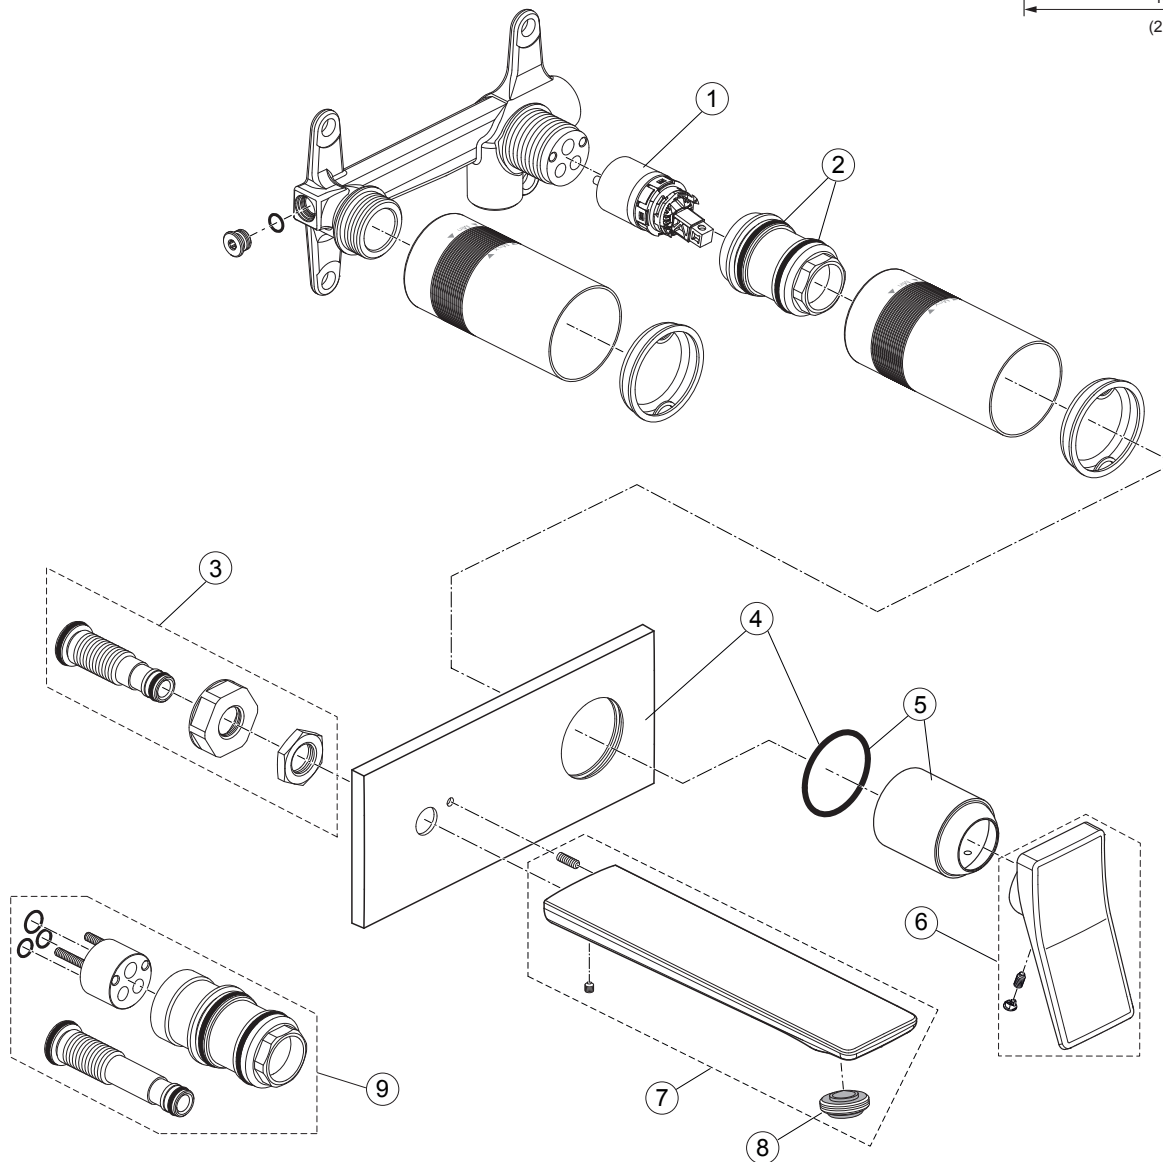

Ideal Standard

Check A7371.. A7372..

Produced since: **Nov. 2019**

Pre-installation kit 1 **A1313NU**

Spout lenght 180 mm **A7371..**

Spout lenght 225 mm **A7372..**

Replace XX with the appropriate finish code

Chrome = AA Silver Storm = GN Gold = A2 Magnetic Grey = A5

Example spare part order:

A 861 423 AA in Chrome

Pos.	Description	Part-Number	Qty.	Pos.	Description	Part-Number	Qty.
1	Cartridge Ø28 + O - ring	A 861 397 NU*	1 Set				
2	O - Ring Ø 32 x 2	A 9617 93 NU	2 pcs				
3	Connector nipple cpl.	A 861 422 NU	1 Set				
4	Escutcheon with O-ring	A 861 423 XX	1 Set				
5	Cover cap with O-ring	A 861 424 XX	1 Set				
6	Lever cpl.	A 861 425 XX	1 Set				
7	Spout cpl. 180mm	A 861 426 XX	1 Set				
	Spout cpl. 225mm	A 861 427 XX	1 Set				
8	Aerator M24x1 - 5ltr/min	A 861 418 NU	1 pcs				
9	Extension kit 20mm longer	A 861 428 NU	1 Set				

**Universal set (not all parts needed)*

Check

Check