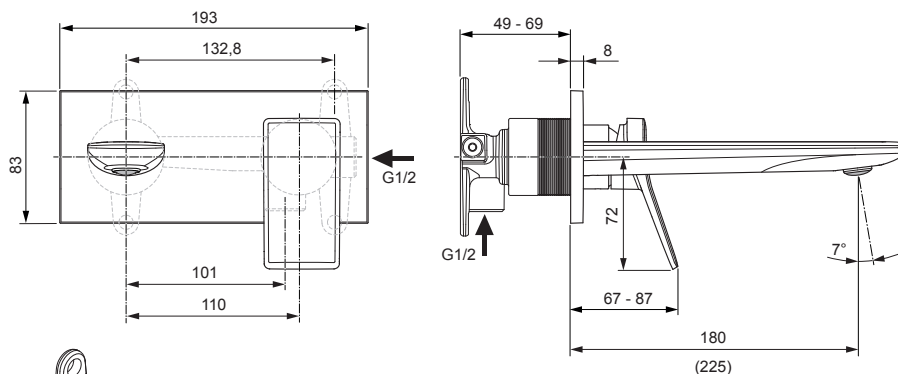

Ideal Standard

Check A7371.. A7372..

Produced since: **Nov. 2019**

Pre-installation kit 1 **A1313NU**

Spout lenght 180 mm **A7371..**

Spout lenght 225 mm **A7372..**

Replace XX with the appropriate finish code

Chrome = AA Silver Storm = GN Gold = A2 Magnetic Grey = A5

Example spare part order:

A 861 423 AA in Chrome

Pos.	Description	Part-Number	Qty.	Pos.	Description	Part-Number	Qty.
1	Cartridge Ø28 + O - ring	A 861 397 NU*	1 Set				
2	O - Ring Ø 32 x 2	A 9617 93 NU	2 pcs				
3	Connector nipple cpl.	A 861 422 NU	1 Set				
4	Escutcheon with O-ring	A 861 423 XX	1 Set				
5	Cover cap with O-ring	A 861 424 XX	1 Set				
6	Lever cpl.	A 861 425 XX	1 Set				
7	Spout cpl. 180mm	A 861 426 XX	1 Set				
	Spout cpl. 225mm	A 861 427 XX	1 Set				
8	Aerator M24x1 - 5ltr/min	A 861 418 NU	1 pcs				
9	Extension kit 20mm longer	A 861 428 NU	1 Set				