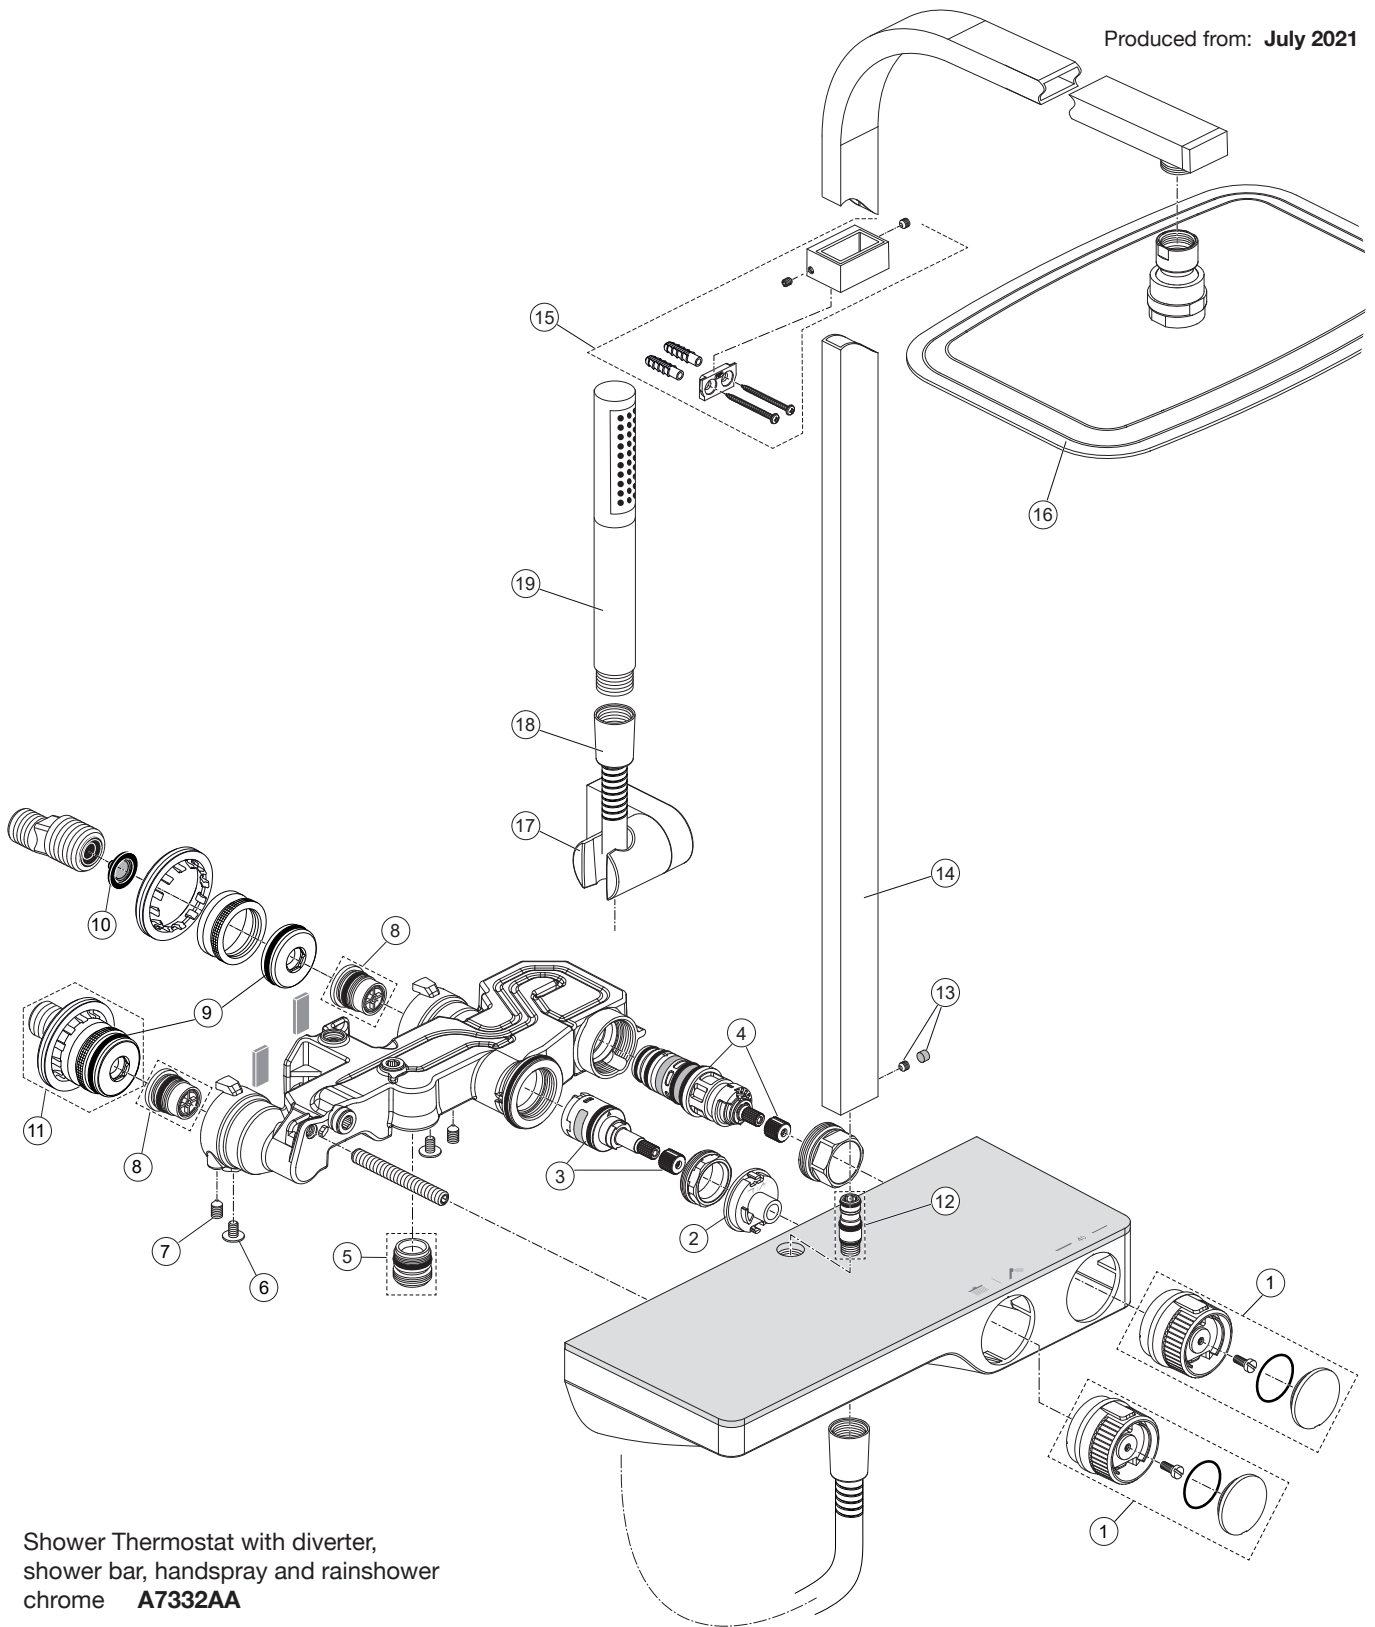

Produced from: July 2021

Shower Thermostat with diverter,
shower bar, handspray and rainshower
chrome **A7332AA**

Pos.	Description	Part-Number	Qty.	Pos.	Description	Part-Number	Qty.
1	Handle cpl.	A 861 556 AA	1 Set	11	S-Connector cpl.	F 961 128 NU	1 Set
2	Stopring	A 861 557 NU*	1 pcs	12	Connection nipple cpl.	A 861 563 NU	1 Set
3	Stop valve with diverter	A 861 558 NU	1 Set	13	Thread pin M5 x 6 + plug	A 962 041 NU*	1 Set
4	Thermostatic Cartridge cpl.	A 861 559 NU	1 Set	14	Shower bar 1100 mm	A 861 552 AA	1 pcs
5	Nipple G1/2 outside cpl.	A 861 374 NU	1 Set	15	Wall fixation complete	A 861 564 AA	1 Set
6	Flange screw M5X8 DIN7380	A 861 560 NU	2 pcs	16	Headshower 200 x 300 mm	B 0390 MY	1 pcs
7	Thread pin M6 x 10 Din 4027	A 962 857 NU	1 pcs	17	Holder f. handshr.	B 960 925 AA	1 Set
8	Non-return valve (hot+cold)	A 861 367 NU	1 Set	18	Shower hose 1600 mm	A 3330 AA	1 pcs
9	O - ring Ø 28 x 3	A 960 071 NU	2 pcs	19	Handspray	A 962 077 AA	1 pcs
10	Ring / strainer (screen)	A 962 595 NU	2 pcs				

*Universal set (not all parts needed)