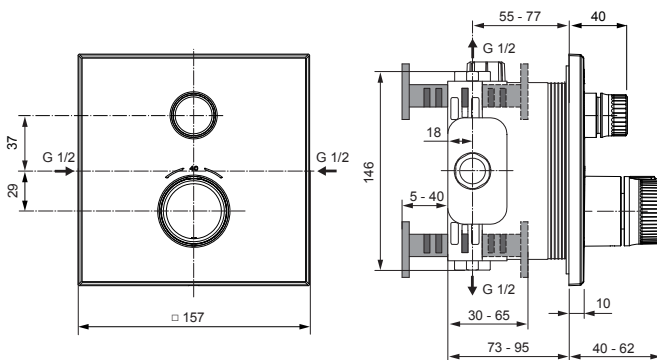

Produced since: Dec. 2021

Pos.	Description	Part-Number	Qty.	Pos.	Description	Part-Number	Qty.
1	Install. depth adjust.	A 963 131 NU	1 Set	11	Escutcheon □	A 861 586 XX	1 pcs
2	Side sealing	A 963 132 NU	1 Set	12	Handle Vol.	A 861 580 XX	1 Set
3	Flushing device cpl.	A 963 146 NU	1 Set	13	Handle Temp.	A 861 581 XX	1 Set
4	Screw set complete	A 960 890 NU*	1 Set	14	Set adjustment	A 861 582 NU*	1 Set
5	Low noise insert	A 960 891 NU	1 pcs				
6	Stop valve	A 960 706 NU	2 pcs	15	Extension kit 20mm	A 960 704 NU	1 Set
7	Cartridge Set	A 861 575 NU	1 Set		Extension kit 40mm	A 962 476 NU	1 Set
8	Cover	A 861 577 XX	1 Set				
9	PUSH VALVE	A 861 576 NU	1 pcs				
10	Escutcheon holder cpl.	A 861 588 NU	1 Set				