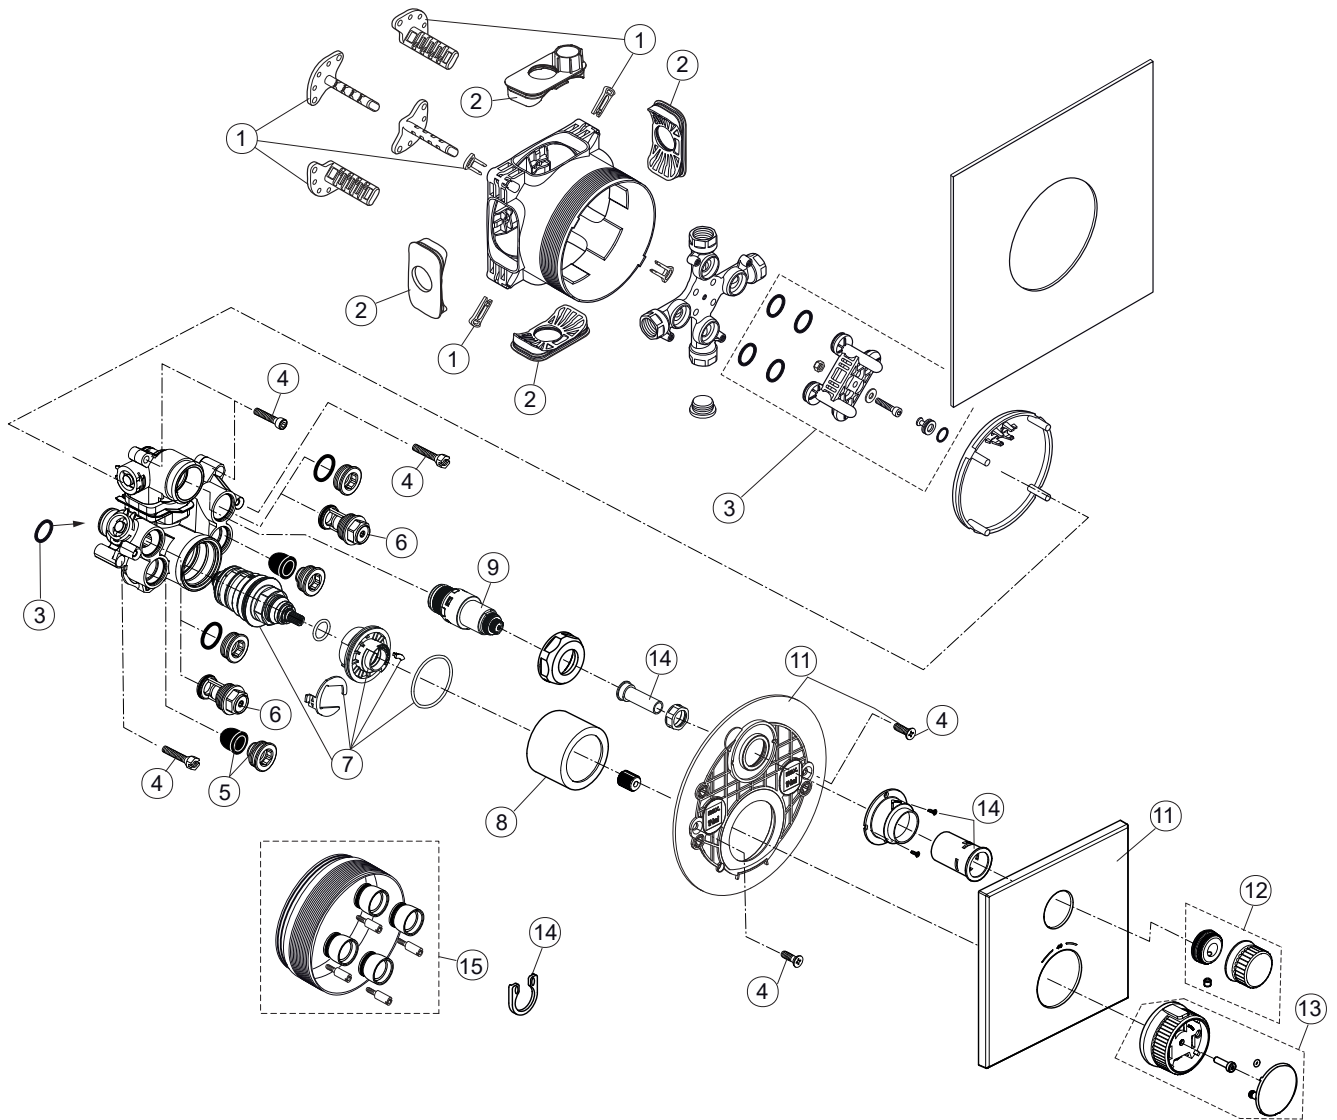

Produced since: Dec. 2021

Pos.	Description	Part-Number	Qty.	Pos.	Description	Part-Number	Qty.
1	Install. depth adjust.	A 963 131 NU	1 Set	11	Escutcheon □	A 861 586 XX	1 pcs
2	Side sealing	A 963 132 NU	1 Set	12	Handle Vol.	A 861 580 XX	1 Set
3	Flushing device cpl.	A 963 146 NU	1 Set	13	Handle Temp.	A 861 581 XX	1 Set
4	Screw set complete	A 960 890 NU*	1 Set	14	Set adjustment	A 861 582 NU*	1 Set
5	Low noise insert	A 960 891 NU	1 pcs				
6	Stop valve	A 960 706 NU	2 pcs	15	Extension kit 20mm	A 960 704 NU	1 Set
7	Cartridge Set	A 861 575 NU	1 Set		Extension kit 40mm	A 962 476 NU	1 Set
8	Cover	A 861 577 XX	1 Set				
9	PUSH VALVE	A 861 576 NU	1 pcs				
10	Escutcheon holder cpl.	A 861 588 NU	1 Set				

*Universal set (not all parts needed)