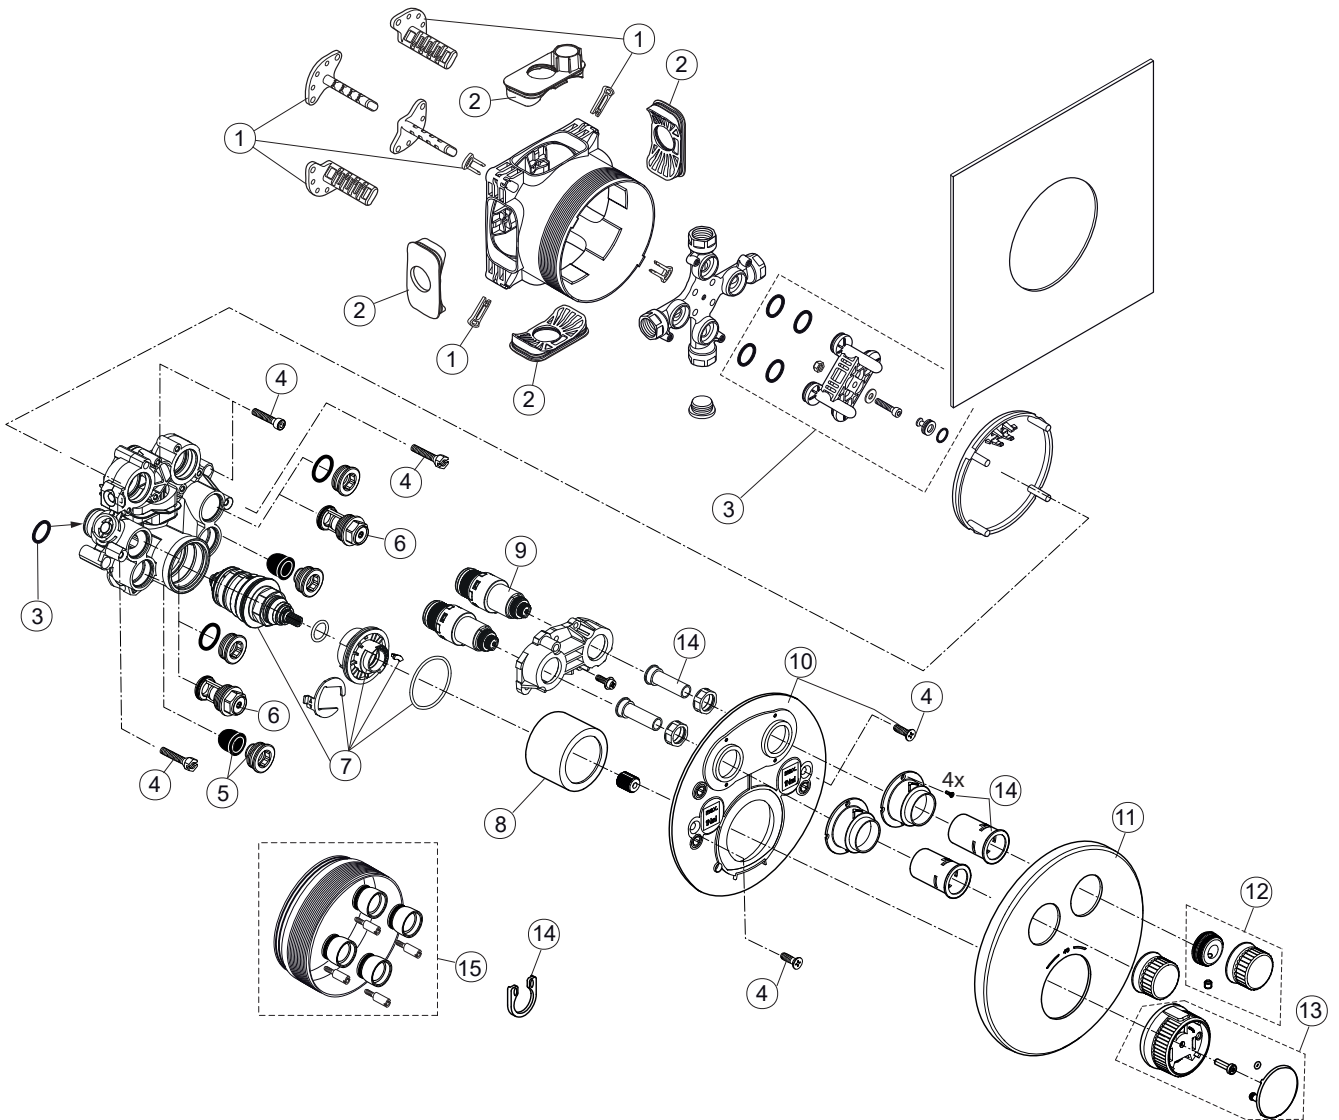

Produced since: **Dec. 2021**

Pos.	Description	Part-Number	Qty.	Pos.	Description	Part-Number	Qty.
1	Install. depth adjust.	A 963 131 NU	1 Set	11	Escutcheon Ø	A 861 579 XX	1 pcs
2	Side sealing	A 963 132 NU	1 Set	12	Handle Vol.	A 861 580 XX	1 Set
3	Flushing device cpl.	A 963 146 NU	1 Set	13	Handle Temp.	A 861 581 XX	1 Set
4	Screw set complete	A 960 890 NU*	1 Set	14	Adjustment Set	A 861 582 NU*	1 Set
5	Low noise insert	A 960 891 NU	1 pcs				
6	Stop valve	A 960 706 NU	2 pcs	15	Extension kit 20mm	A 960 704 NU	1 Set
7	Cartridge Set	A 861 575 NU	1 Set		Extension kit 40mm	A 962 476 NU	1 Set
8	Cover	A 861 577 XX	1 Set				
9	PUSH VALVE	A 861 576 NU	1 pcs				
10	Escutcheon holder cpl.	A 861 578 NU	1 Set				

**Universal set (not all parts needed)*