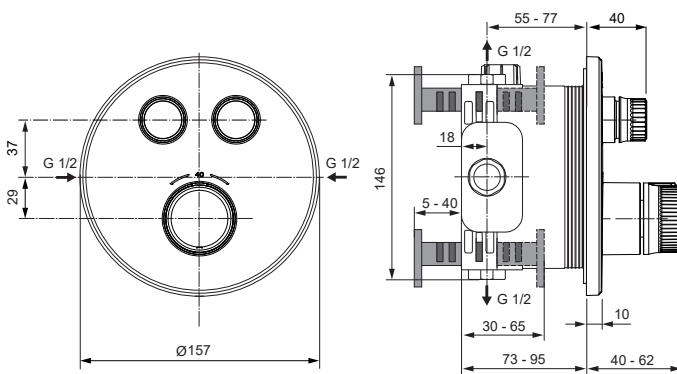

Produced since: **Dec. 2021**

Pos.	Description	Part-Number	Qty.	Pos.	Description	Part-Number	Qty.
1	Install. depth adjust.	A 963 131 NU	1 Set	11	Escutcheon Ø	A 861 579 XX	1 pcs
2	Side sealing	A 963 132 NU	1 Set	12	Handle Vol.	A 861 580 XX	1 Set
3	Flushing device cpl.	A 963 146 NU	1 Set	13	Handle Temp.	A 861 581 XX	1 Set
4	Screw set complete	A 960 890 NU*	1 Set	14	Adjustment Set	A 861 582 NU*	1 Set
5	Low noise insert	A 960 891 NU	1 pcs				
6	Stop valve	A 960 706 NU	2 pcs	15	Extension kit 20mm	A 960 704 NU	1 Set
7	Cartridge Set	A 861 575 NU	1 Set		Extension kit 40mm	A 962 476 NU	1 Set
8	Cover	A 861 577 XX	1 Set				
9	PUSH VALVE	A 861 576 NU	1 pcs				
10	Escutcheon holder cpl.	A 861 578 NU	1 Set				

**Universal set (not all parts needed)*