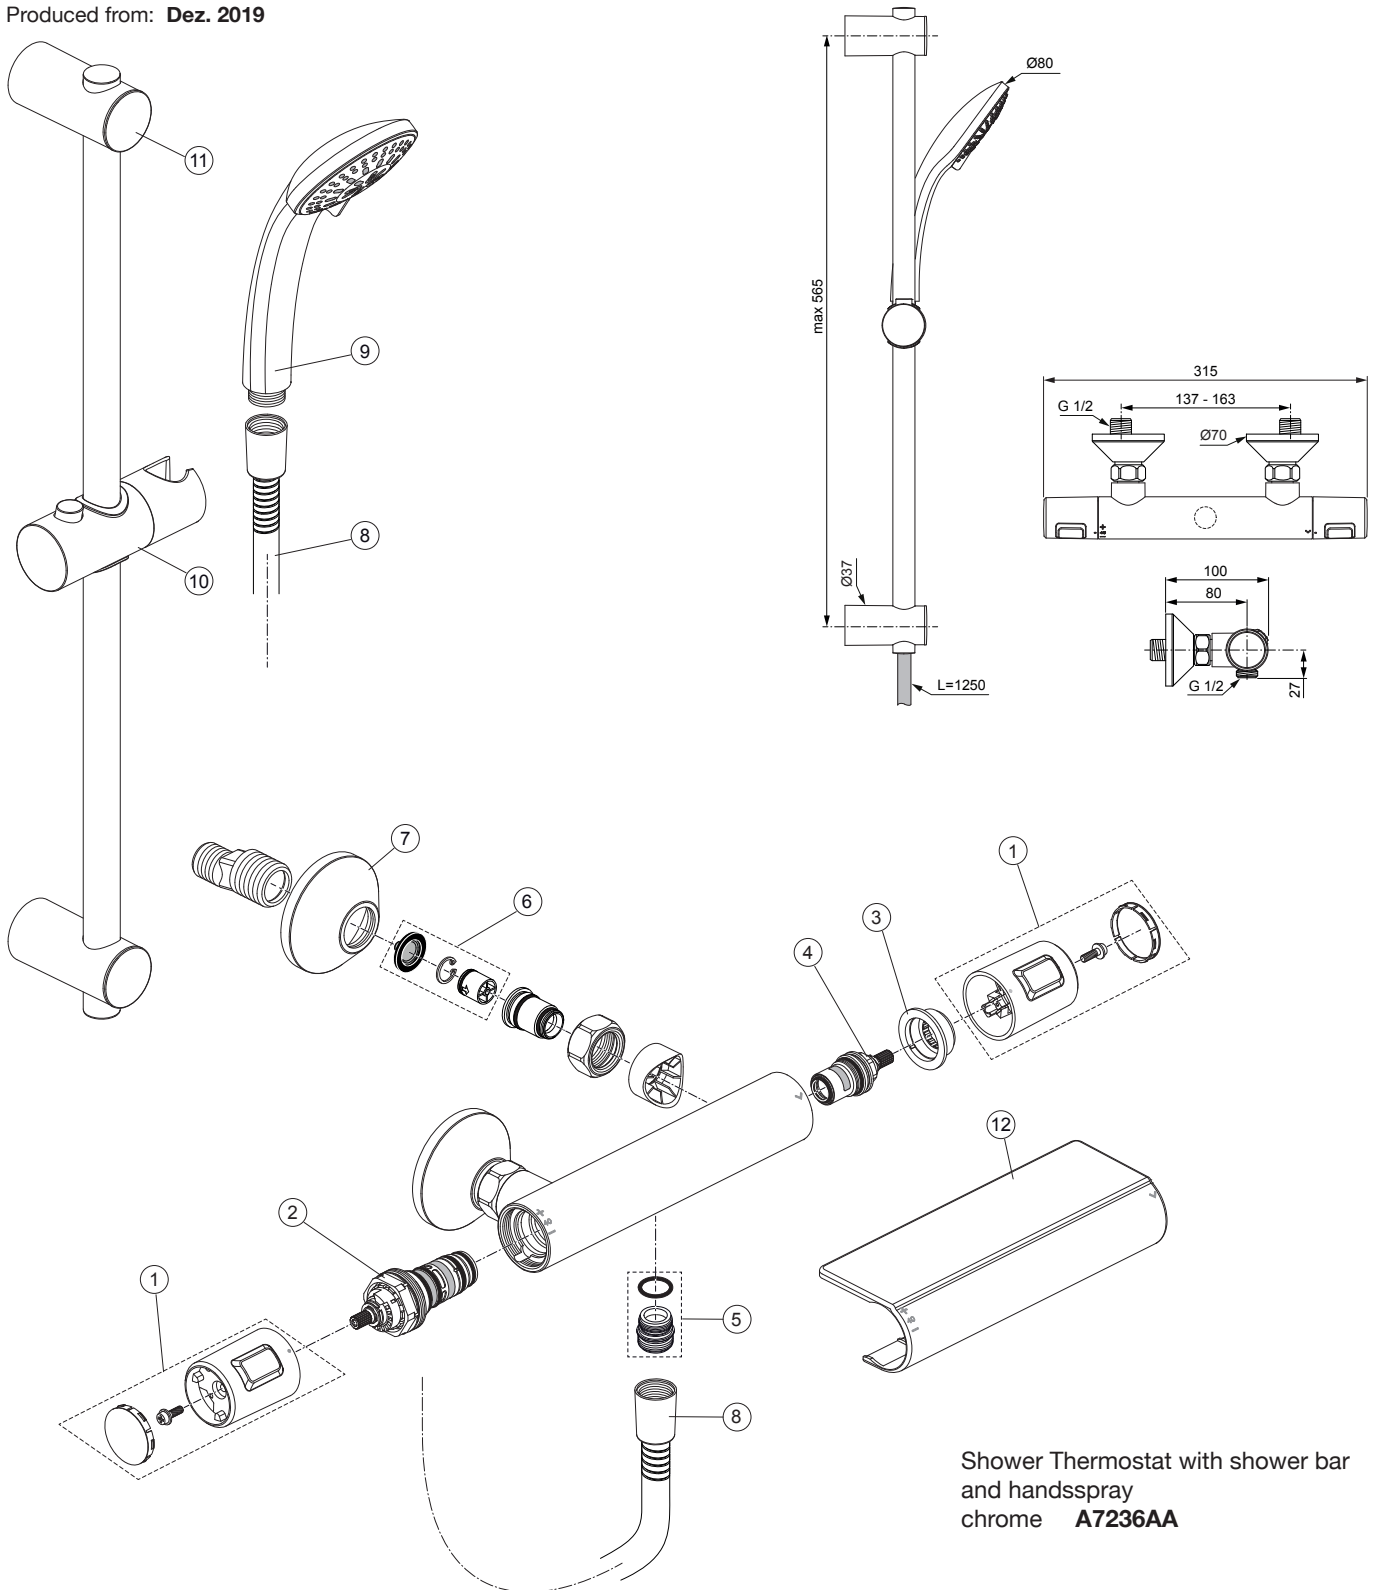

Produced from: Dez. 2019

Shower Thermostat with shower bar and handsspray
chrome **A7236AA**

| Pos. | Description | Part-Number | Qty. | Pos. | Description | Part-Number | Qty. |
|------|-----------------------------|----------------------|-------|------|-----------------|------------------|-------|
| 1 | Handle cpl. | A 861 384 AA | 1 Set | 12 | Warp over shelf | A 7215 AA | 1 pcs |
| 2 | Thermostatic Cartridge cpl. | A 861 371 NU | 1 pcs | | | | |
| 3 | Stopring | A 861 373 NU | 1 pcs | | | | |
| 4 | Cartridge G1/2 180° cpl. | A 861 245 NU* | 1 Set | | | | |
| 5 | Nipple G1/2 outside cpl. | A 861 374 NU | 1 Set | | | | |
| 6 | Non-return valve | A 861 372 NU | 1 Set | | | | |
| 7 | Escutcheon | A 960 914 AA | 1 pcs | | | | |
| 8 | Shower hose 1250 mm | BE125 AA | 1 pcs | | | | |
| 9 | Handspray 3Func. Ø80 | B 9401 AA | 1 pcs | | | | |
| 10 | Slider & holder f. handshr. | B 960 976 AA | 1 pcs | | | | |
| 11 | Wall fixation complete | B 960 972 AA | 2 pcs | | | | |

*Universal set (not all parts needed)