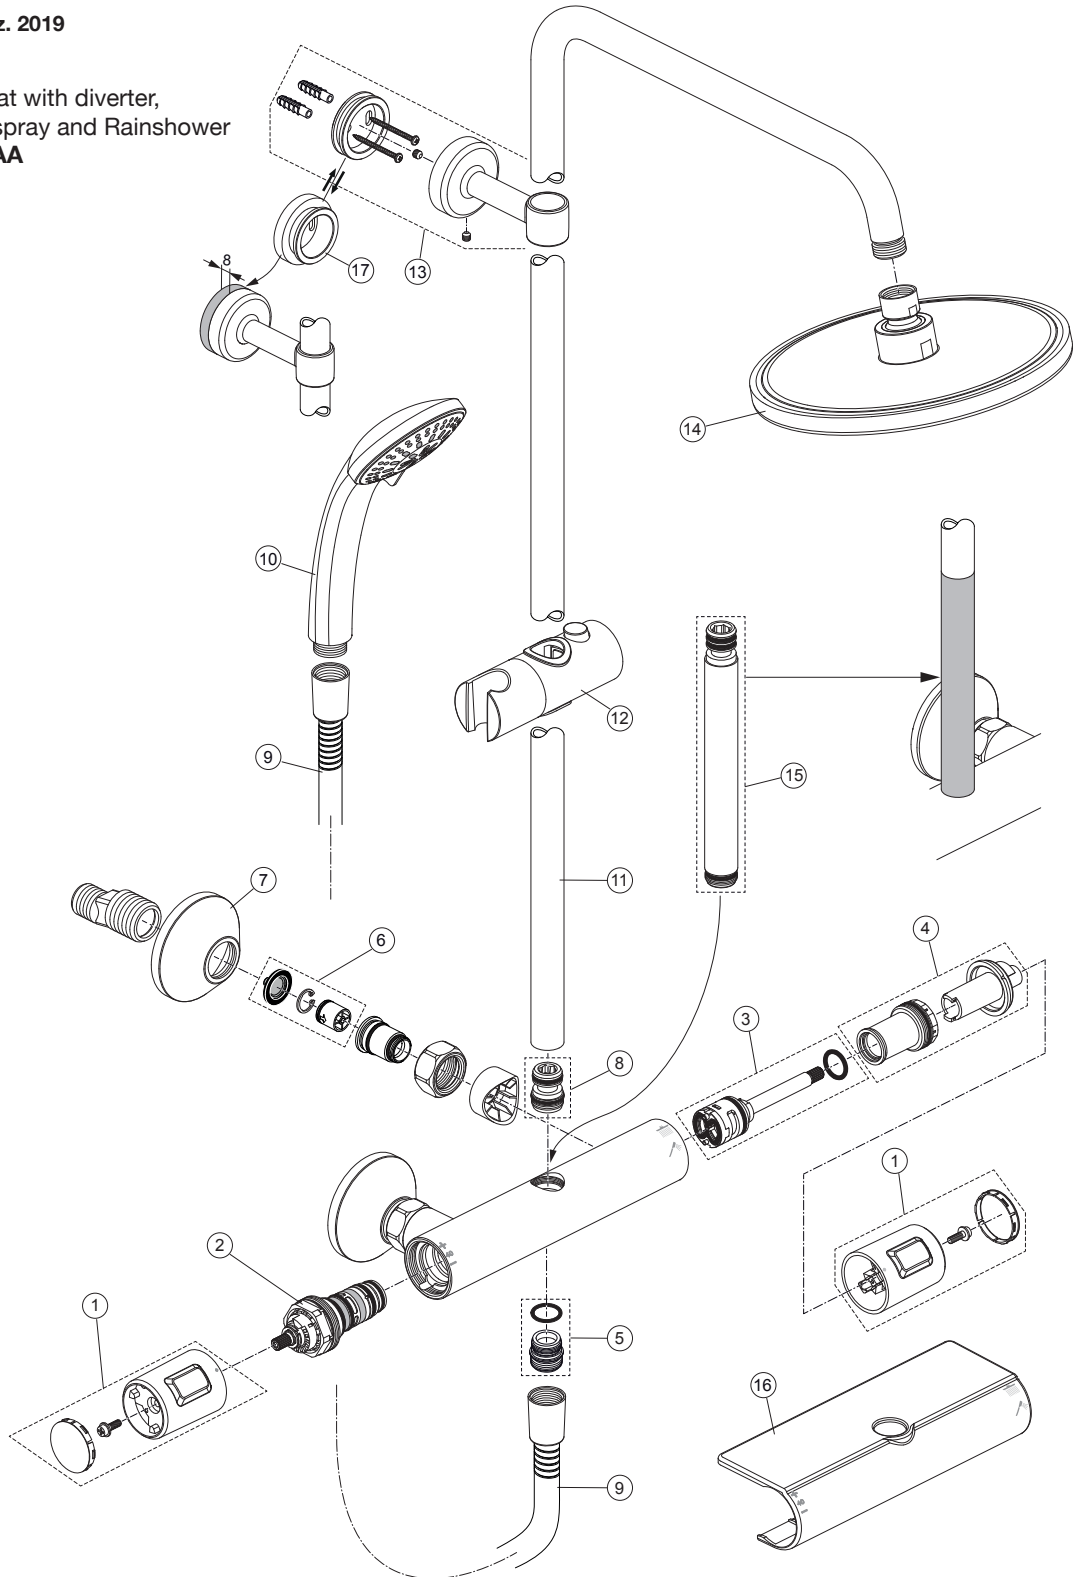

Produced from: Dez. 2019

Shower Thermostat with diverter,
shower bar, handspray and Rainshower
chrome **A7226AA**

Pos.	Description	Part-Number	Qty.	Pos.	Description	Part-Number	Qty.
1	Handle cpl.	A 861 384 AA	1 Set	12	Slider & holder f. handshr.	B 960 976 AA	1 Set
2	Thermostatic Cartridge cpl.	A 861 371 NU	1 pcs	13	Wall fixation complete	A 861 331 AA	1 pcs
3	Stop valve with diverter	A 861 375 NU	1 Set	14	Headshower Ø200	B 960 938 AA	1 pcs
4	Thread ring + stopring cpl.	A 861 376 NU	1 Set	15	Extension kit 150mm long	A 861 379 AA	1 Set
5	Nipple G1/2 outside cpl.	A 861 374 NU	1 Set		Extension kit 300mm long	A 861 380 AA	1 Set
6	Non-return valve	A 861 372 NU	1 Set	16	Warp over shelf	A 861 383 AA	1 pcs
7	Escutcheon	A 960 914 AA	1 pcs				
8	Connection nipple cpl.	A 861 385 NU	1 Set	17	Fixing plate extension 8mm	A 861 508 AA	1 pcs
9	Shower hose 1500 mm	BE150 AA	1 pcs				
10	Handspray Ø100-3F-8l/min	A 861 499 AA	1 pcs				
11	Shower bar 1100 mm	A 861 377 AA	1 pcs				
	Shower bar 1000 mm	A 861 330 AA	1 pcs				