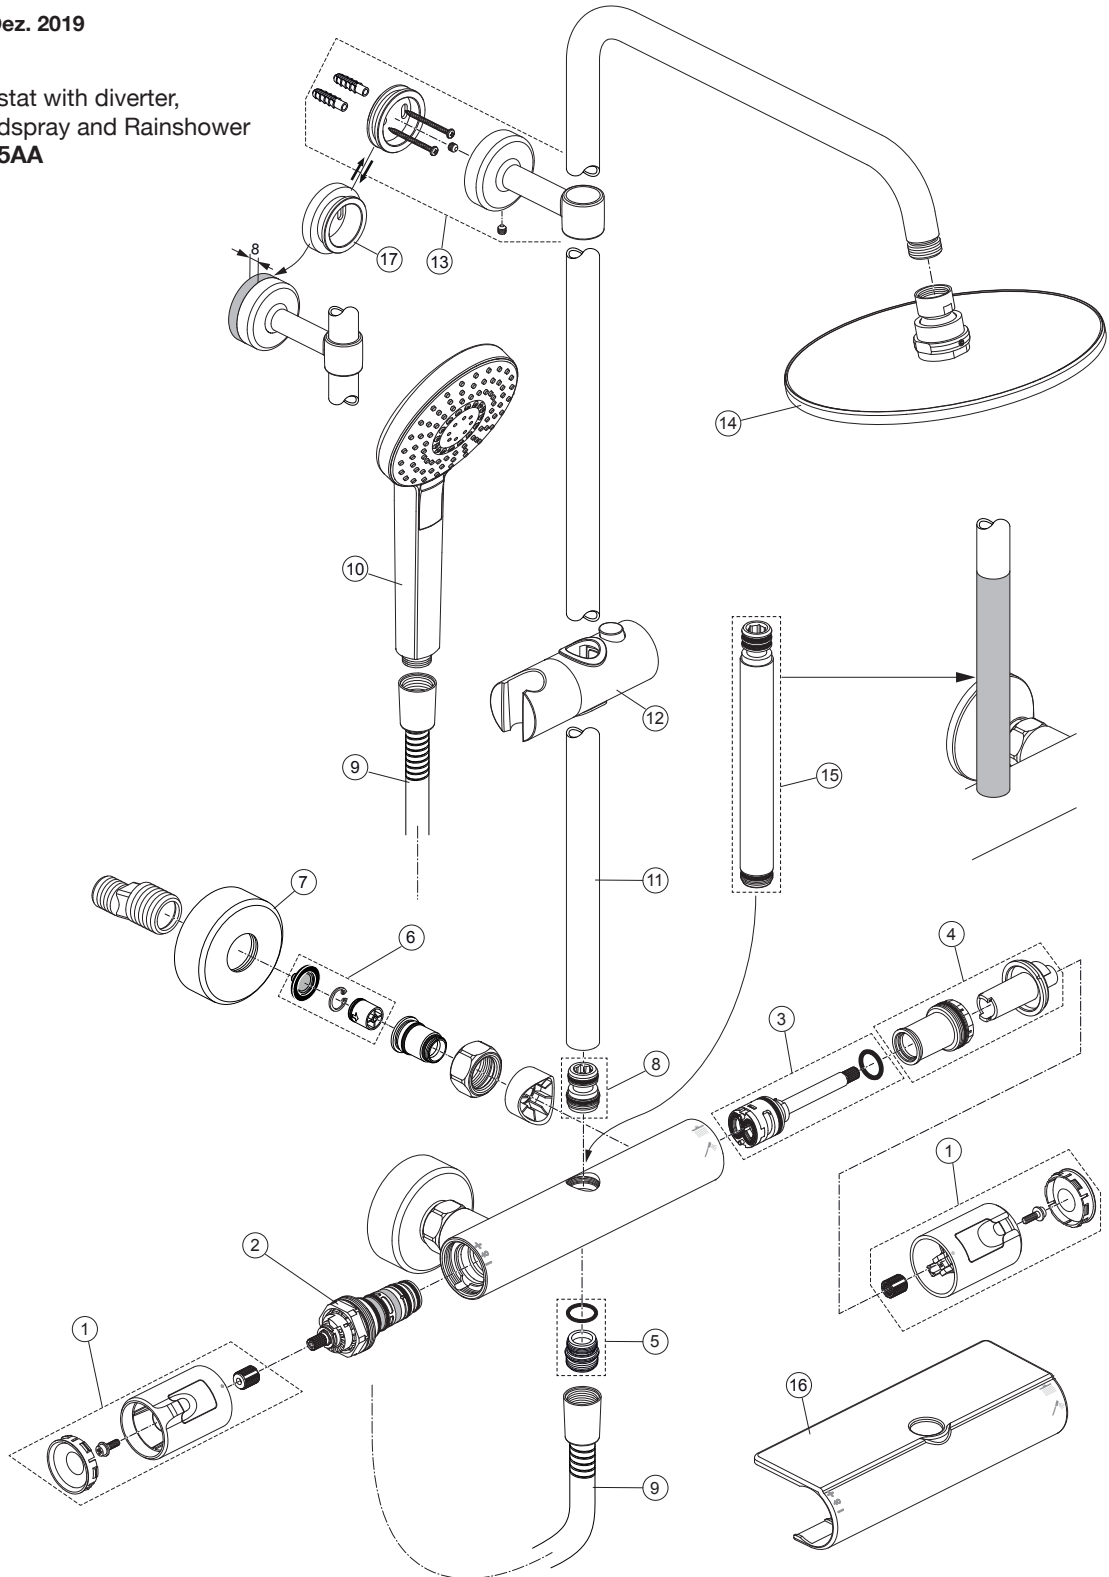

Produced from: Dez. 2019

Shower Thermostat with diverter,
shower bar, handspray and Rainshower
chrome **A7225AA**

Pos.	Description	Part-Number	Qty.	Pos.	Description	Part-Number	Qty.
1	Handle cpl.	A 861 382 AA	1 Set	12	Slider & holder f. handshr.	B 960 976 AA	1 Set
2	Thermostatic Cartridge cpl.	A 861 371 NU	1 pcs	13	Wall fixation complete	A 861 331 AA	1 pcs
3	Stop valve with diverter	A 861 375 NU	1 Set	14	Headshower Ø200 mm	B 9442 AA	1 pcs
4	Thread ring + stopring cpl.	A 861 376 NU	1 Set	15	Extension kit 150mm long	A 861 379 AA	1 Set
5	Nipple G1/2 outside cpl.	A 861 374 NU	1 Set		Extension kit 300mm long	A 861 380 AA	1 Set
6	Non-return valve	A 861 372 NU	1 Set	16	Warp over shelf	A 861 383 AA	1 pcs
7	Escutcheon	B 960 242 AA	1 pcs				
8	Connection nipple cpl.	A 861 385 NU	1 Set	17	Fixing plate extension 8mm	A 861 508 AA	1 pcs
9	Shower hose 1750 mm	BE 175 AA	1 pcs				
10	Handspray Ø110-3F-8l/min	B 2231 AA	1 pcs				
11	Shower bar 1100 mm	A 861 377 AA	1 pcs				
	Shower bar 1000 mm	A 861 330 AA	1 pcs				