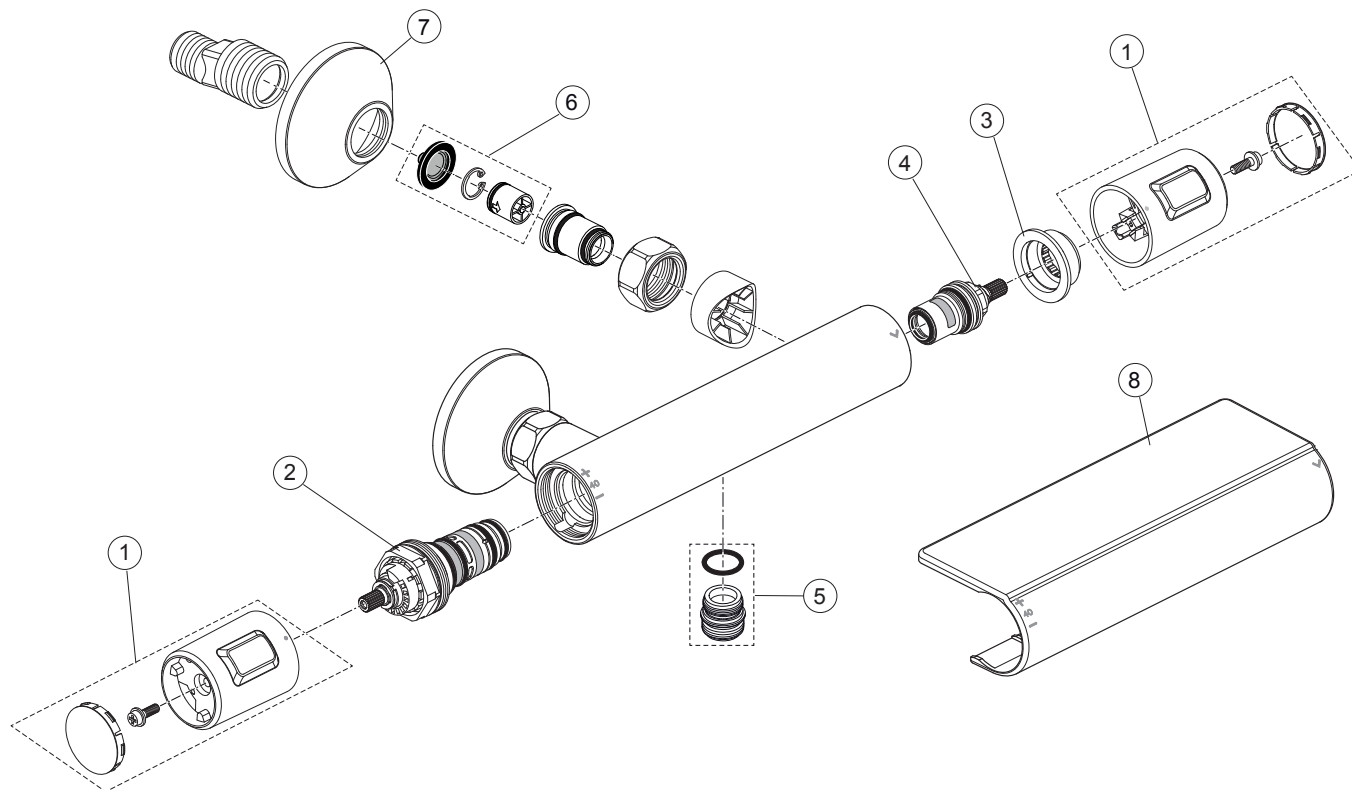

# Ceratherm T20 A7219..

Ideal Standard

Produced from: Dez. 2019

Shower Thermostat  
chrome **A7219AA**

Pos.	Description	Part-Number	Qty.	Pos.	Description	Part-Number	Qty.
1	Handle cpl.	<b>A 861 384 AA</b>	1 Set				
2	Thermostatic Cartridge cpl.	<b>A 861 371 NU</b>	1 pcs				
3	Stopring	<b>A 861 373 NU</b>	1 pcs				
4	Cartridge G1/2 180° cpl.	<b>A 861 245 NU*</b>	1 Set				
5	Nipple G1/2 outside cpl.	<b>A 861 374 NU</b>	1 Set				
6	Non-return valve	<b>A 861 372 NU</b>	1 Set				
7	Escutcheon	<b>A 960 914 AA</b>	1 pcs				
8	Warp over shelf	<b>A 7215 AA</b>	1 pcs				

*\*Universal set (not all parts needed)*