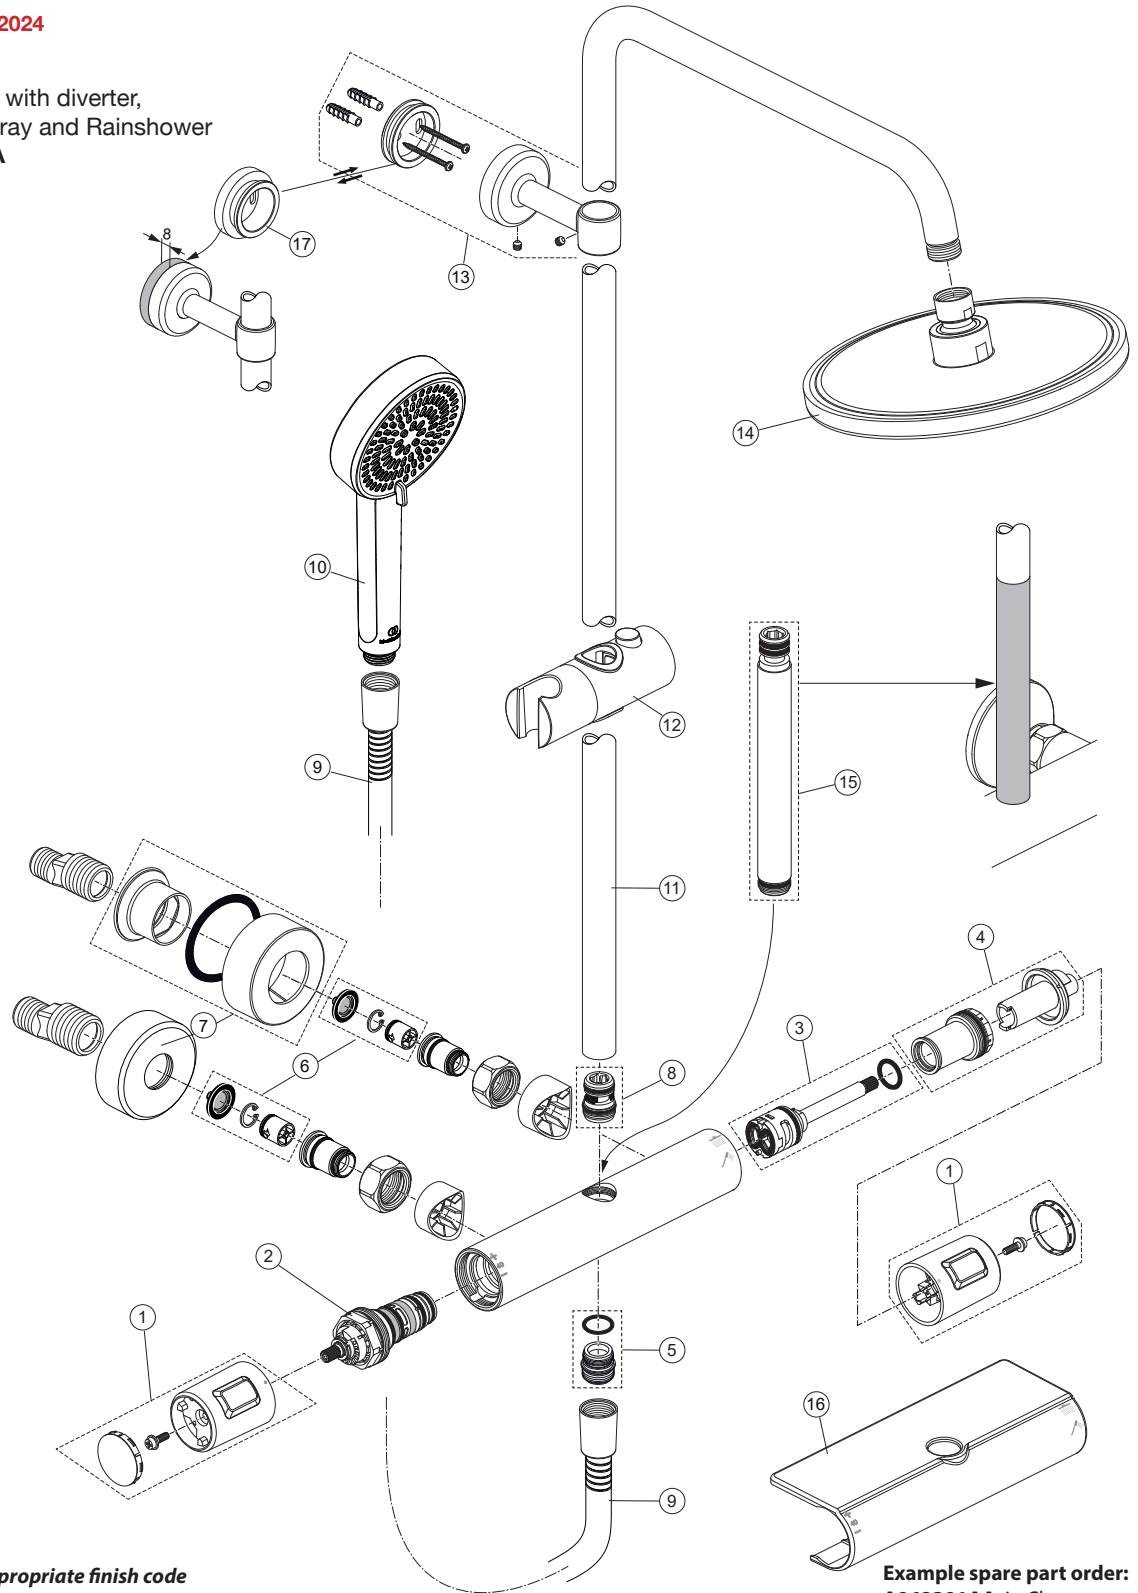

Produced from: **Jan. 2024**

Shower Thermostat with diverter,
shower bar, handspray and Rainshower
chrome **A7210AA**

Replace XX with the appropriate finish code

Chrome = AA Matt black = XG

Example spare part order:

A962391AA in Chrome

Pos.	Description	Part-Number	Qty.	Pos.	Description	Part-Number	Qty.
1	Handle cpl.	A 861 370 XX	1 Set	10	Handspray Ø100-3F-8l/min	BD 580 XX	1 pcs
2	Thermostatic Cartridge cpl.	A 861 371 NU	1 pcs	11	Shower bar 1100 mm	A 861 377 XX	1 pcs
3	Stop valve with diverter	A 861 375 NU	1 Set		Shower bar 1000 mm	A 861 330 XX	1 pcs
4	Thread ring + stopring cpl.	A 861 376 NU	1 Set	12	Slider & holder f. handshr.	B 960 976 XX	1 Set
5	Nipple G1/2 outside cpl.	A 861 374 NU	1 Set	13	Wall fixation complete	A 861 331 XX	1 pcs
6	Non-return valve	A 861 372 NU	1 Set	14	Headshower Ø260	BD 581 XX	1 pcs
7	Escutcheon	B 960 242 AA	1 pcs	15	Extension kit 150mm long	A 861 379 XX	1 Set
	Escutcheon	B 961 016 XG	1 Set		Extension kit 300mm long	A 861 380 XX	1 Set
8	Connection nipple cpl.	A 861 385 NU	1 Set	16	Warp over shelf	A 861 383 AA	1 pcs
		A 861 542 XG	1 Set	17	Fixing plate extension 8mm	A 861 508 XX	1 pcs
9	Shower hose 1750 mm	BE 175 XX	1 pcs				

*Universal set (not all parts needed)