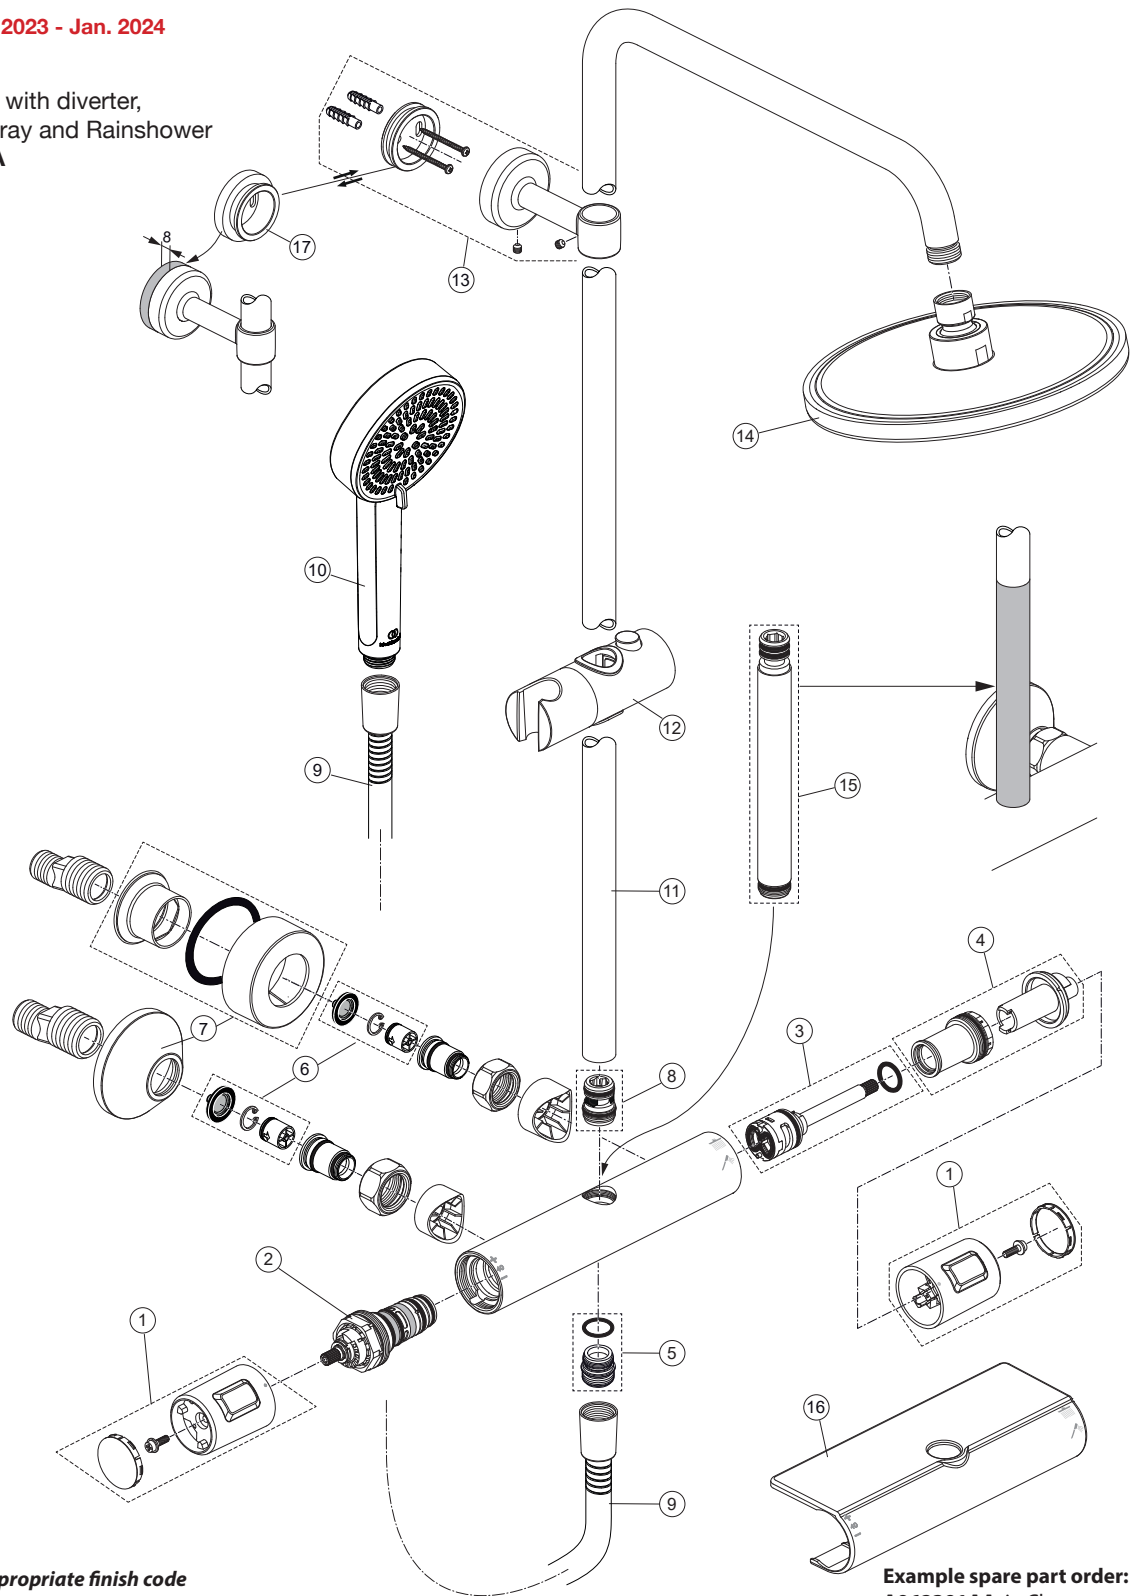

Produced from: **May. 2023 - Jan. 2024**

Shower Thermostat with diverter,
shower bar, handspray and Rainshower
chrome **A7210AA**

Replace XX with the appropriate finish code

Chrome = AA Matt black = XG

Example spare part order:

A962391AA in Chrome

Pos.	Description	Part-Number	Qty.	Pos.	Description	Part-Number	Qty.
1	Handle cpl.	A 861 370 XX	1 Set	10	Handspray Ø100-3F-8l/min	BD 580 XX	1 pcs
2	Thermostatic Cartridge cpl.	A 861 371 NU	1 pcs	11	Shower bar 1100 mm	A 861 377 XX	1 pcs
3	Stop valve with diverter	A 861 375 NU	1 Set		Shower bar 1000 mm	A 861 330 XX	1 pcs
4	Thread ring + stopring cpl.	A 861 376 NU	1 Set	12	Slider & holder f. handshr.	B 960 976 XX	1 Set
5	Nipple G1/2 outside cpl.	A 861 374 NU	1 Set	13	Wall fixation complete	A 861 331 XX	1 pcs
6	Non-return valve	A 861 372 NU	1 Set	14	Headshower Ø260	BD 581 XX	1 pcs
7	Escutcheon	A 960 914 AA	1 pcs	15	Extension kit 150mm long	A 861 379 XX	1 Set
	Escutcheon	B 961 016 XG	1 pcs		Extension kit 300mm long	A 861 380 XX	1 Set
8	Connection nipple cpl.	A 861 385 NU	1 Set	16	Warp over shelf	A 861 383 AA	1 pcs
		A 861 542 XG	1 Set	17	Fixing plate extension 8mm	A 861 508 XX	1 pcs
9	Shower hose 1750 mm	BE 175 XX	1 pcs				

*Universal set (not all parts needed)