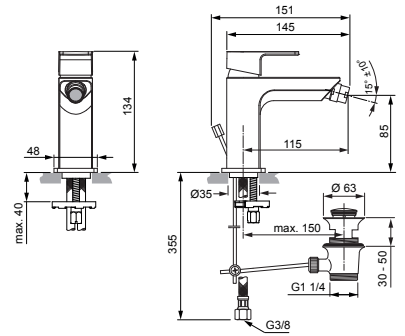

Produced since: **April 2018**

Bidet mixer flex. hose
with pop-up waste
chrome **A7118AA**

Pos.	Description	Part-Number	Qty.	Pos.	Description	Part-Number	Qty.
1	Lever cpl. w. Logo ISI + pos.7	A 861 294 AA	1 Set	12	Lift rod cpl. + Pos. 20	B 961 119 AA	1 Set
2	Thread pin M5x5 DIN916	A 962 041 NU*	1 Set	13	Body		
3	Handle plug	A 861 223 NU	1 pcs	14	Ball joint M18x1 / M16,5x1	A 960 019 AA	1 pcs
4	Cover cap	A 861 224 AA	1 pcs	15	Aerator M18x1 - 5ltr/min	A 963 369 AA	1 pcs
5	Thread ring M30x1 + pos.6	A 861 225 NU	1 Set	16	Escutcheon	A 861 295 AA	1 pcs
6	O - Ring Ø 28 x 2	A 963 299 NU	1 pcs	17	Bolt M8x70		
7	Lever adapter			18	Fixation kit	A 964 520 NU*	1 Set
8	Cartridge Kerox Ø25 + Pos.7	A 861 226 NU	1 Set	19	Flex. hose M8x1-G3/8-425	A 962 370 NU	1 pcs
9	Manifold			20	Bracket	A 961 172 NU	1 pcs
10	O - Ring Ø 23,52 x 1,78	A 961 855 NU	1 pcs	21	Pop-up waste complete	B 960 853 AA	1 Set
11	Clamping pin						

*Universal set (not all parts needed)