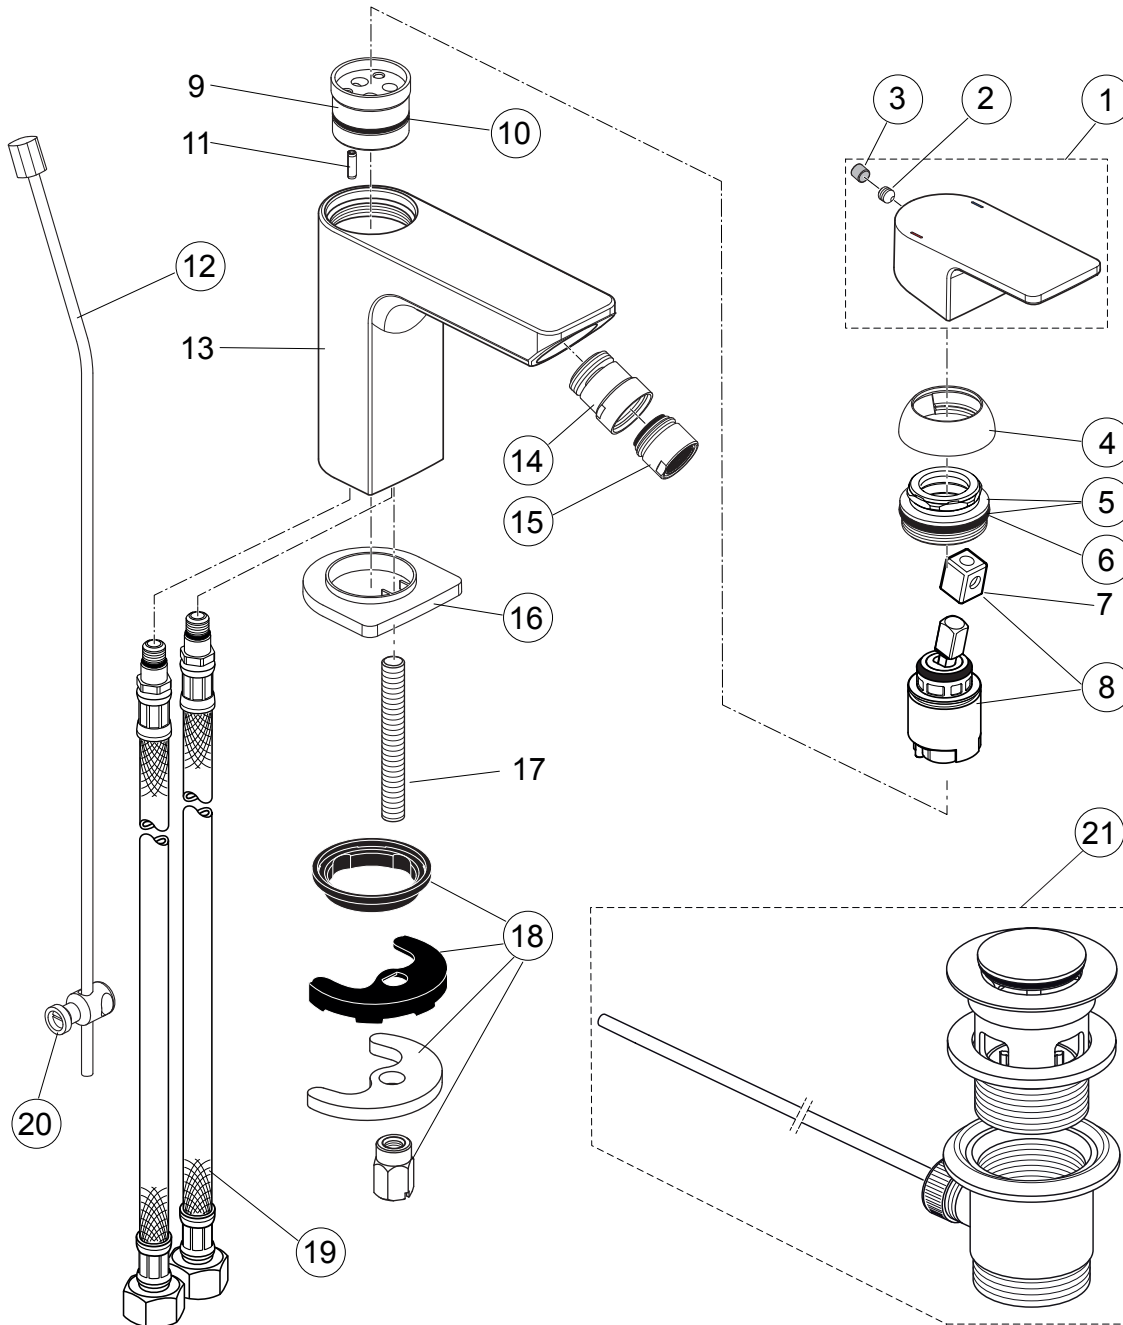

Produced since: **April 2018**

Bidet mixer flex. hose
with pop-up waste
chrome **A7118AA**

Pos.	Description	Part-Number	Qty.	Pos.	Description	Part-Number	Qty.
1	Lever cpl. w. Logo ISI + pos.7	A 861 294 AA	1 Set	12	Lift rod cpl. + Pos. 20	B 961 119 AA	1 Set
2	Thread pin M5x5 DIN916	A 962 041 NU*	1 Set	13	Body		
3	Handle plug	A 861 223 NU	1 pcs	14	Ball joint M18x1 / M16,5x1	A 960 019 AA	1 pcs
4	Cover cap	A 861 224 AA	1 pcs	15	Aerator M18x1 - 5ltr/min	A 963 369 AA	1 pcs
5	Thread ring M30x1 + pos.6	A 861 225 NU	1 Set	16	Escutcheon	A 861 295 AA	1 pcs
6	O - Ring Ø 28 x 2	A 963 299 NU	1 pcs	17	Bolt M8x70		
7	Lever adapter			18	Fixation kit	A 964 520 NU*	1 Set
8	Cartridge Kerox Ø25 + Pos.7	A 861 226 NU	1 Set	19	Flex. hose M8x1-G3/8-425	A 962 370 NU	1 pcs
9	Manifold			20	Bracket	A 961 172 NU	1 pcs
10	O - Ring Ø 23,52 x 1,78	A 961 855 NU	1 pcs	21	Pop-up waste complete	B 960 853 AA	1 Set
11	Clamping pin						

*Universal set (not all parts needed)