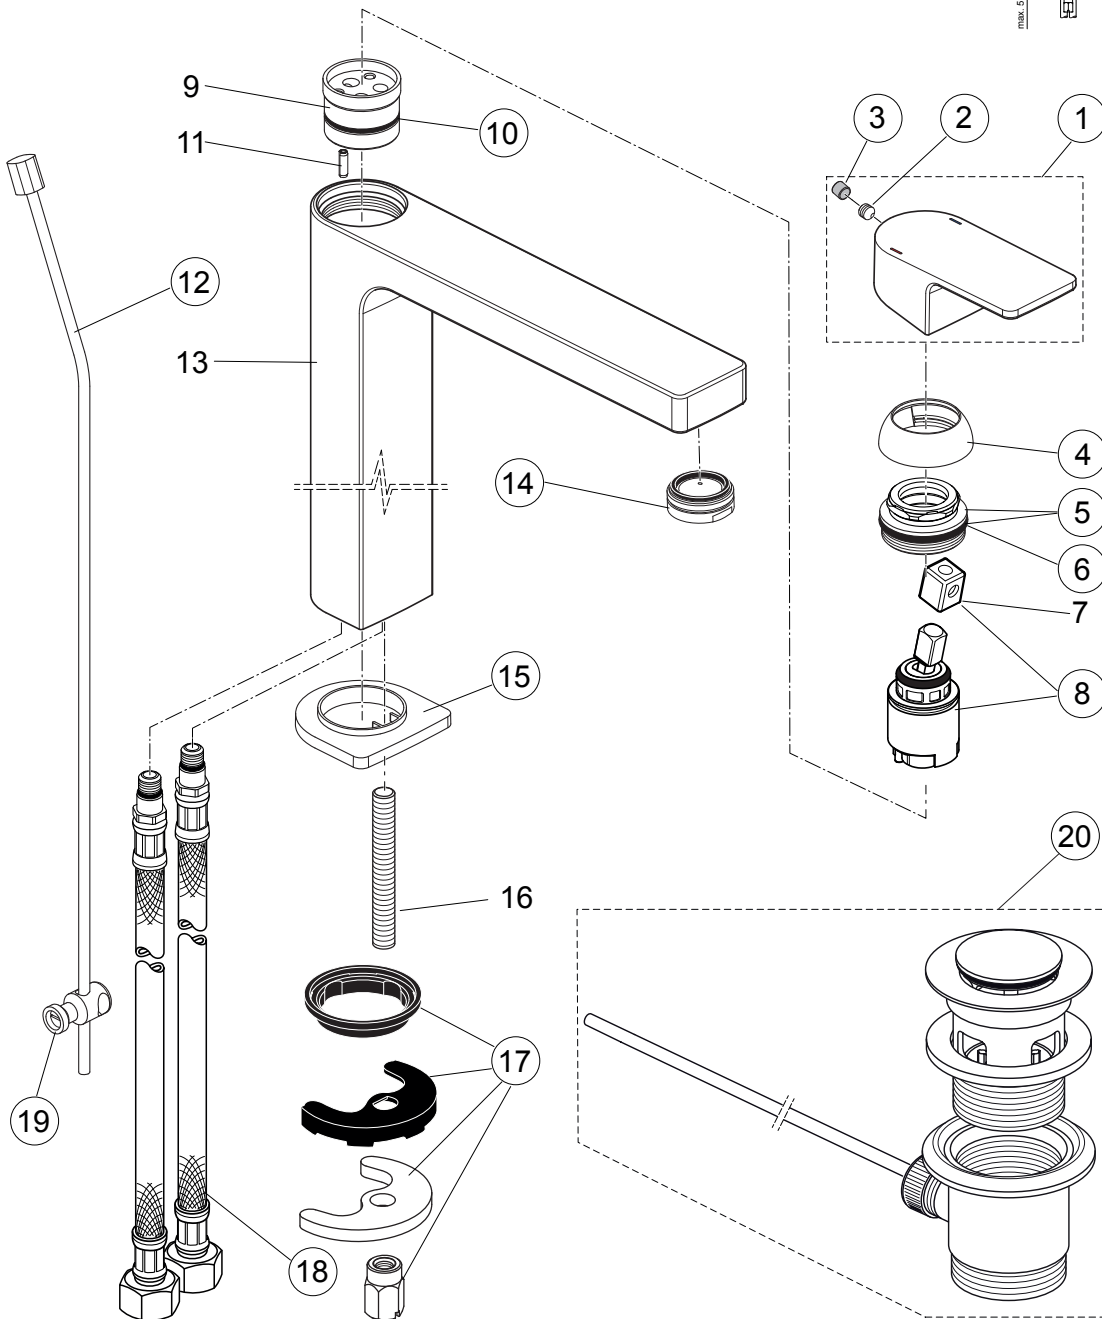

Produced since: **April 2018**

SL basin mixer flex. hose
with pop-up waste
chrome **A7112AA**

without pop-up waste
chrome **A7114AA**

Pos.	Description	Part-Number	Qty.	Pos.	Description	Part-Number	Qty.
1	Lever cpl. w. Logo ISI + pos.7	A 861 294 AA	1 Set	12	Lift rod cpl. + Pos. 19	B 961 119 AA	1 Set
2	Thread pin M5x5 DIN916	A 962 041 NU*	1 Set	13	Body		
3	Handle plug	A 861 223 NU	1 pcs	14	Aerator M24x1 - 5ltr/min	B 961 383 AA	1 pcs
4	Cover cap	A 861 224 AA	1 pcs	15	Escutcheon	A 861 295 AA	1 pcs
5	Thread ring M30x1 + pos.6	A 861 225 NU	1 Set	16	Bolt M8x77		
6	O - Ring Ø 28 x 2	A 963 299 NU	1 pcs	17	Fixation kit	A 964 520 NU*	1 Set
7	Lever adapter			18	Flex. hose M8x1-G3/8-620	B 960 364 NU	1 pcs
8	Cartridge Kerox Ø25 + Pos.7	A 861 226 NU	1 Set	19	Bracket	A 961 172 NU	1 pcs
9	Manifold			20	Pop-up waste complete	B 960 853 AA	1 Set
10	O - Ring Ø 23,52 x 1,78	A 961 855 NU	1 pcs				
11	Clamping pin						

*Universal set (not all parts needed)