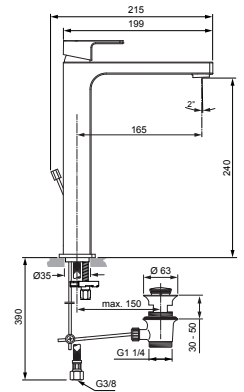

Produced since: **April 2018**

SL basin mixer flex. hose
with pop-up waste
chrome **A7112AA**

without pop-up waste
chrome **A7114AA**

Pos.	Description	Part-Number	Qty.	Pos.	Description	Part-Number	Qty.
1	Lever cpl. w. Logo ISI + pos.7	A 861 294 AA	1 Set	12	Lift rod cpl. + Pos. 19	B 961 119 AA	1 Set
2	Thread pin M5x5 DIN916	A 962 041 NU*	1 Set	13	Body		
3	Handle plug	A 861 223 NU	1 pcs	14	Aerator M24x1 - 5ltr/min	B 961 383 AA	1 pcs
4	Cover cap	A 861 224 AA	1 pcs	15	Escutcheon	A 861 295 AA	1 pcs
5	Thread ring M30x1 + pos.6	A 861 225 NU	1 Set	16	Bolt M8x77		
6	O - Ring Ø 28 x 2	A 963 299 NU	1 pcs	17	Fixation kit	A 964 520 NU*	1 Set
7	Lever adapter			18	Flex. hose M8x1-G3/8-620	B 960 364 NU	1 pcs
8	Cartridge Kerox Ø25 + Pos.7	A 861 226 NU	1 Set	19	Bracket	A 961 172 NU	1 pcs
9	Manifold			20	Pop-up waste complete	B 960 853 AA	1 Set
10	O - Ring Ø 23,52 x 1,78	A 961 855 NU	1 pcs				
11	Clamping pin						