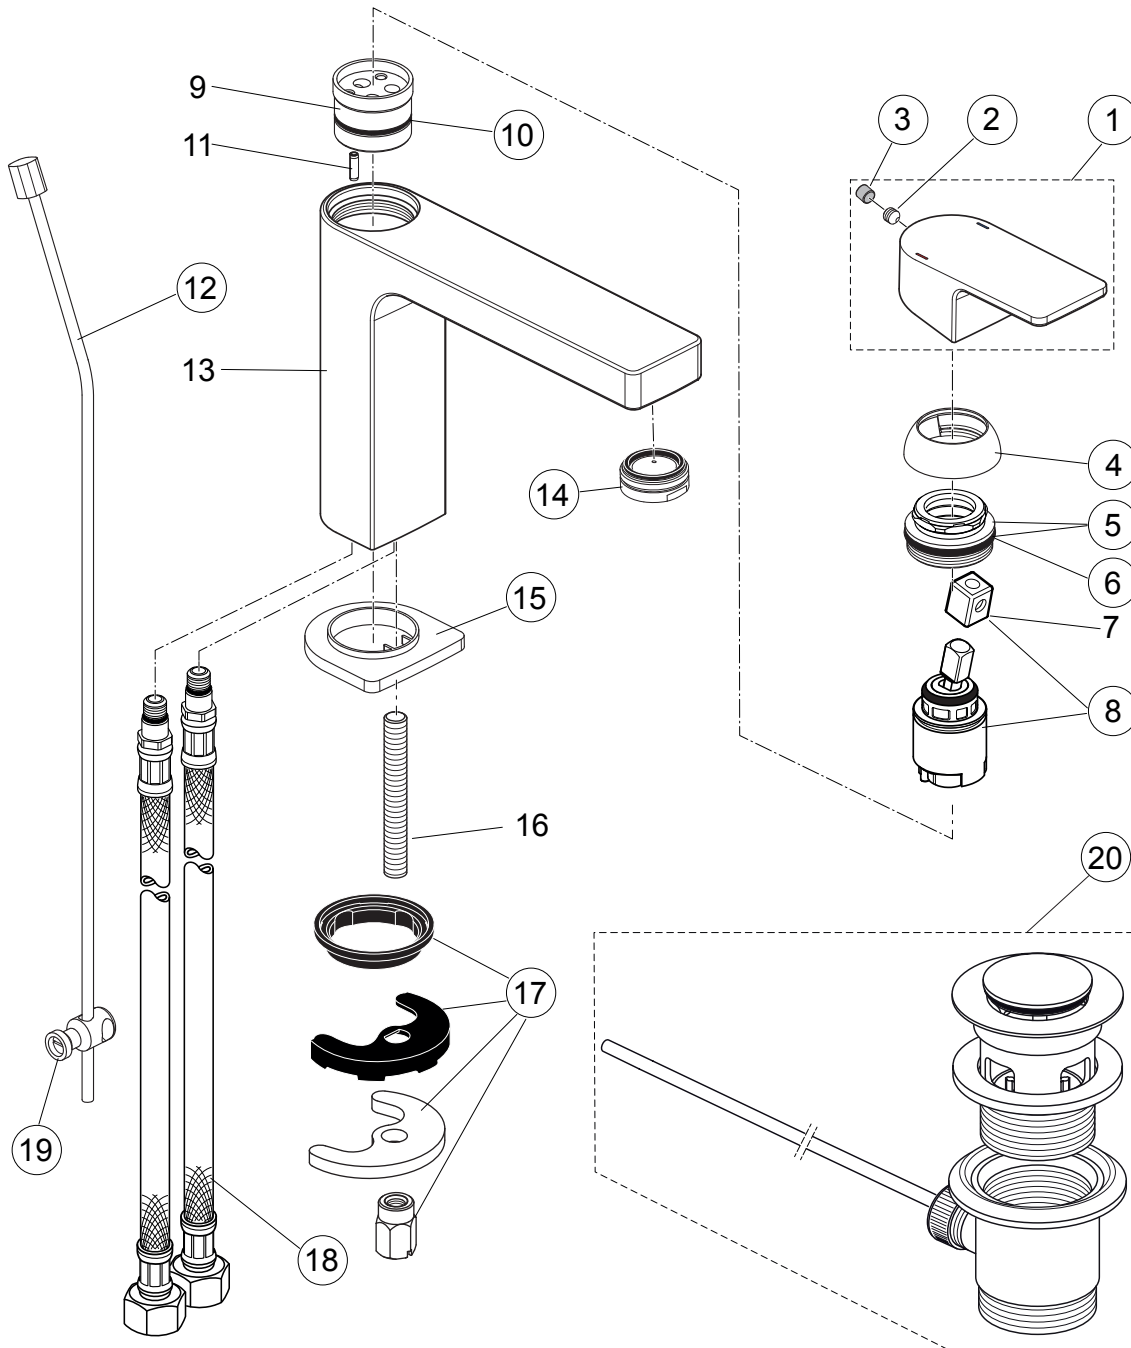

Produced since: **April 2018**

SL basin mixer flex. hose
with pop-up waste
chrome **A7106AA**

without pop-up waste
chrome **A7108AA**

Pos.	Description	Part-Number	Qty.	Pos.	Description	Part-Number	Qty.
1	Lever cpl. w. Logo ISI + pos.7	A 861 294 AA	1 Set	12	Lift rod cpl. + Pos. 19	B 961 119 AA	1 Set
2	Thread pin M5x5 DIN916	A 962 041 NU*	1 Set	13	Body		
3	Handle plug	A 861 223 NU	1 pcs	14	Aerator M24x1 - 5ltr/min	B 961 383 AA	1 pcs
4	Cover cap	A 861 224 AA	1 pcs	15	Escutcheon	A 861 295 AA	1 pcs
5	Thread ring M30x1 + pos.6	A 861 225 NU	1 Set	16	Bolt M8x63		
6	O - Ring Ø 28 x 2	A 963 299 NU	1 pcs	17	Fixation kit	A 964 520 NU*	1 Set
7	Lever adapter			18	Flex. hose M8x1-G3/8-500	A 962 005 NU	1 pcs
8	Cartridge Kerox Ø25 + Pos.7	A 861 226 NU	1 Set	19	Bracket	A 961 172 NU	1 pcs
9	Manifold			20	Pop-up waste complete	B 960 853 AA	1 Set
10	O - Ring Ø 23,52 x 1,78	A 961 855 NU	1 pcs				
11	Clamping pin						

*Universal set (not all parts needed)