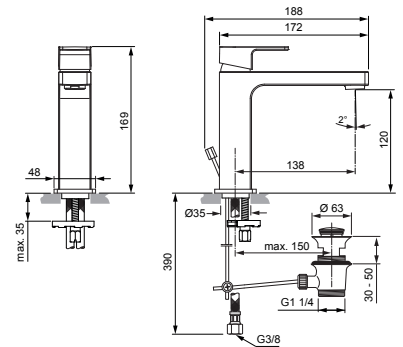

Produced since: **April 2018**

SL basin mixer flex. hose
with pop-up waste
chrome **A7106AA**

without pop-up waste
chrome **A7108AA**

Pos.	Description	Part-Number	Qty.	Pos.	Description	Part-Number	Qty.
1	Lever cpl. w. Logo ISI + pos.7	A 861 294 AA	1 Set	12	Lift rod cpl. + Pos. 19	B 961 119 AA	1 Set
2	Thread pin M5x5 DIN916	A 962 041 NU*	1 Set	13	Body		
3	Handle plug	A 861 223 NU	1 pcs	14	Aerator M24x1 - 5ltr/min	B 961 383 AA	1 pcs
4	Cover cap	A 861 224 AA	1 pcs	15	Escutcheon	A 861 295 AA	1 pcs
5	Thread ring M30x1 + pos.6	A 861 225 NU	1 Set	16	Bolt M8x63		
6	O - Ring Ø 28 x 2	A 963 299 NU	1 pcs	17	Fixation kit	A 964 520 NU*	1 Set
7	Lever adapter			18	Flex. hose M8x1-G3/8-500	A 962 005 NU	1 pcs
8	Cartridge Kerox Ø25 + Pos.7	A 861 226 NU	1 Set	19	Bracket	A 961 172 NU	1 pcs
9	Manifold			20	Pop-up waste complete	B 960 853 AA	1 Set
10	O - Ring Ø 23,52 x 1,78	A 961 855 NU	1 pcs				
11	Clamping pin						

*Universal set (not all parts needed)