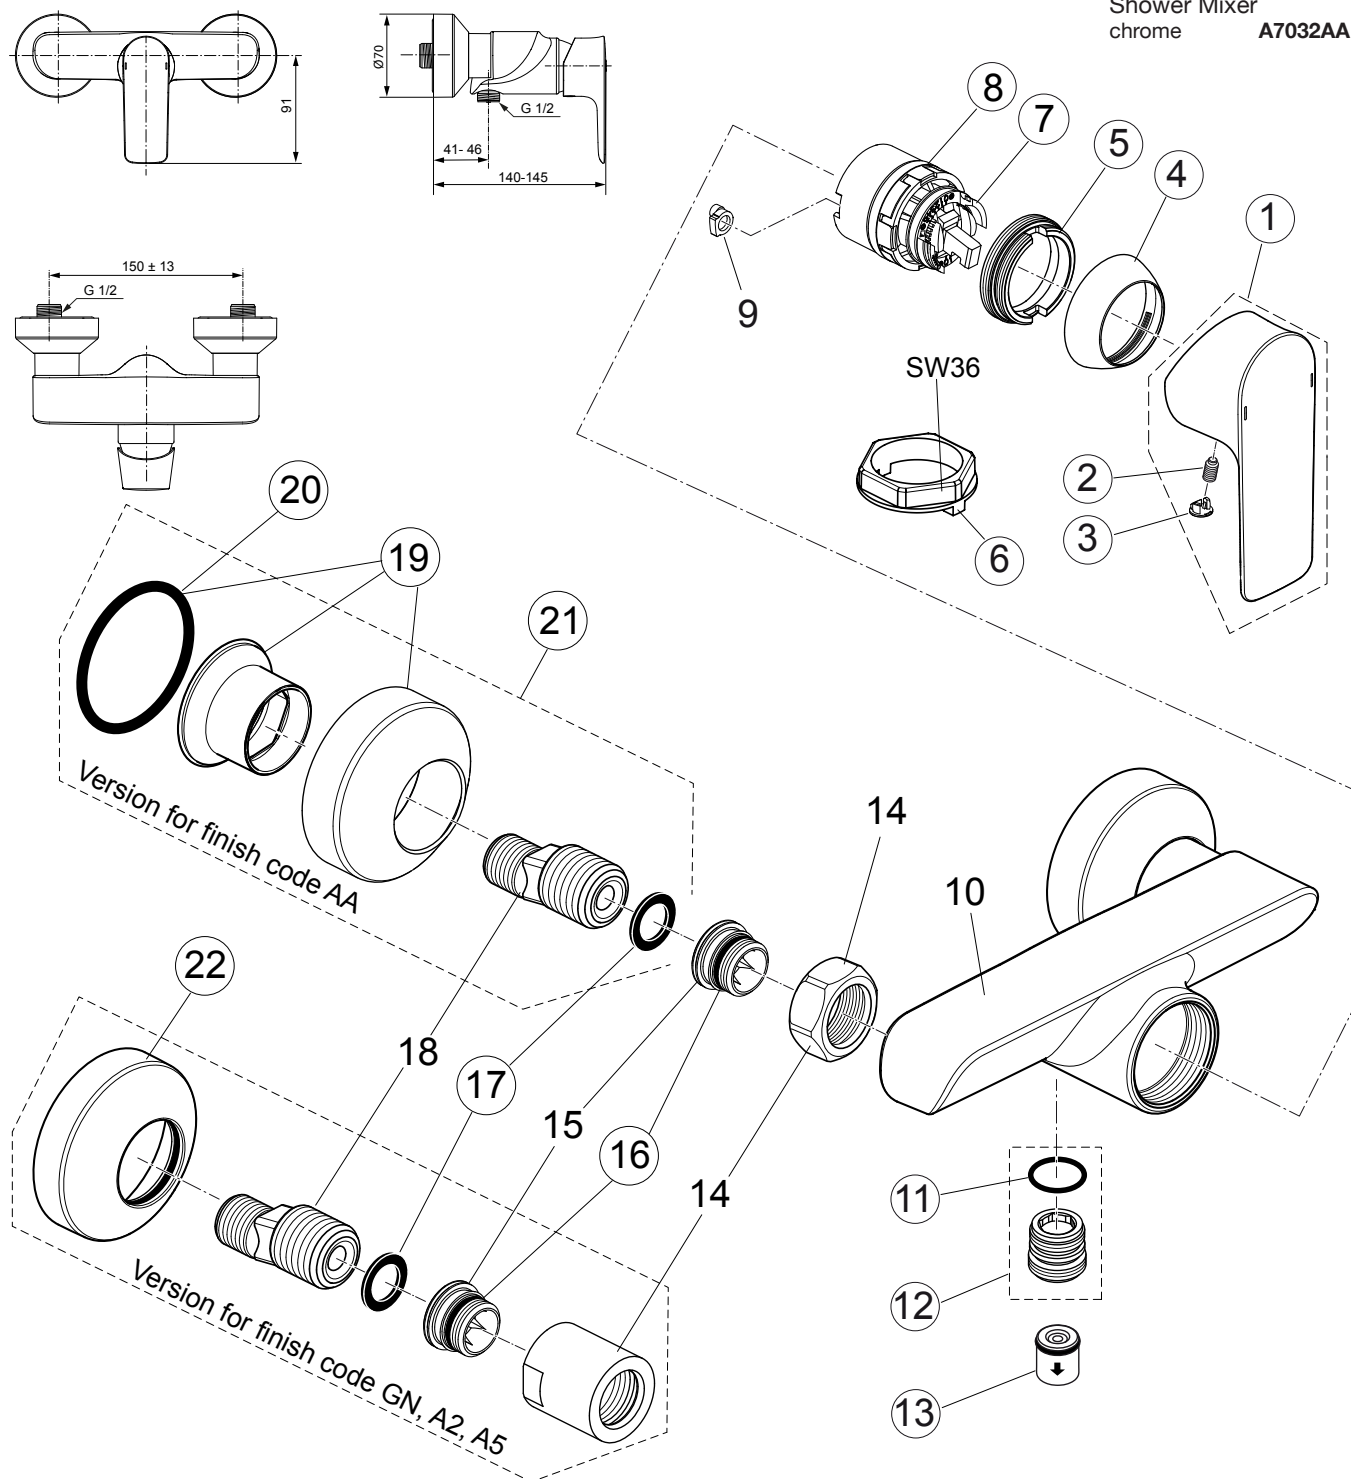

Connect Air A7032..

Ideal Standard

Produced since: **Nov. 2019**

Shower Mixer
chrome **A7032AA**

Replace XX with the appropriate finish code

Chrome = AA Silver Storm = GN Gold = A2 Magnetic Grey = A5

Example spare part order:
A 861 405 AA in Chrome

Pos.	Description	Part-Number	Qty.	Pos.	Description	Part-Number	Qty.
1	Lever cpl.	A 861 405 XX	1 Set	13	Non-return valve DW15	A 962 594 NU	2 pcs
2	Thread pin M5x5 DIN916	A 963 309 NU	1 Set	14	Coupling nut G3/4		
3	Handle plug	A 861 406 NU*	1 Set	15	Seat M19x1,5 left thread		
4	Cover cap	B 961 373 XX	1 pcs	16	O - ring Ø 15,6 x 1,78	A 961 182 NU	1 pcs
5	Thread ring M36x1 + Key	B 961 374 NU	1 pcs	17	Fibre / Filter Ø24x15x2,4	A 961 139 NU	2 pcs
6	Key for pos. 5	B 960 650 NU	1 pcs	18	S-connector with low noise insert		
7	Hot limit stop	A 861 181 NU	1 pcs	19	Escutcheon cpl.	B 960 365 AA	2 Set
8	Cartridge Ø38 + Pos. 6 + 9	A 861 156 NU*	1 Set	20	O-ring Ø 53,5 x 5	A 963 840 NU	1 pcs
9	Pin (contained in Pos. 8)			21	S-connector w. Escutcheon	B 960 647 AA	2 Set
10	Body			22	S-connector cpl.	A 962 077 XX	1 Set
11	O - ring Ø 17 x 2	A 961 810 NU	2 pcs				
12	Nipple G1/2 outside cpl.	A 963 651 NU	1 Set				

*Universal set (not all parts needed)