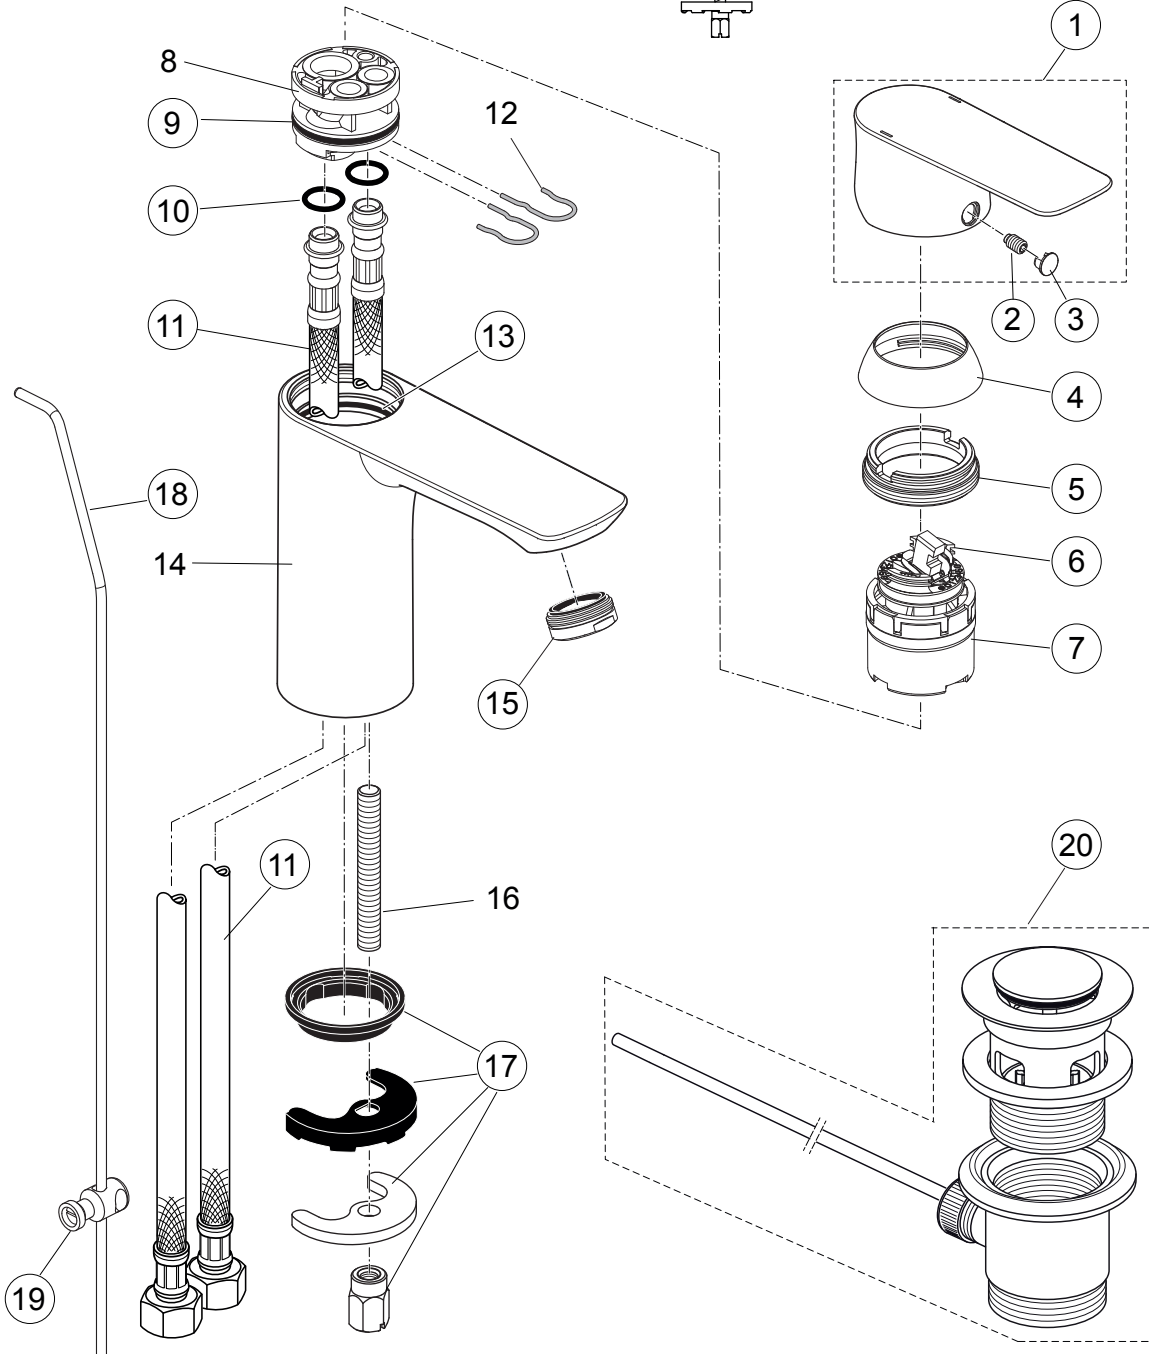

A 861 405 AA in Chrome

Pos.	Description	Part-Number	Qty.	Pos.	Description	Part-Number	Qty.
1	Lever cpl.	A 861 405 XX	1 Set	12	Clip	E 960 059 NU*	1 Set
2	Thread pin M5x5 DIN916	A 963 309 NU*	1 Set	13	O - Ring Ø 38 x 2,5	E 960 059 NU*	1 Set
3	Handle plug	A 861 406 NU*	1 Set	14	Body	B 961 383 XX	1 pcs
4	Cover cap	B 961 373 XX	1 pcs	15	Aerator M24x1 - 5ltr/min	B 961 383 XX	1 pcs
5	Thread ring M36x1 + Key	B 961 374 NU	1 pcs	16	Bolt M8x63	A 964 520 NU*	1 Set
6	Hot limit stop	A 861 181 NU	1 pcs	17	Fixation kit	A 964 520 NU*	1 Set
7	Cartridge Ø38 + Pos.13,+ Key	A 861 156 NU*	1 Set	18	Lift rod cpl. + Pos. 19	B 960 900 XX	1 Set
8	Manifold			19	Bracket	A 961 172 NU	1 pcs
9	O - Ring Ø 34 x 2	A 960 183 NU	2 pcs	20	Pop-up waste complete	A 961 230 XX	1 Set
10	O - Ring Ø 9,5 x 2,5	F 961 122 NU	3 pcs				
11	Flex. hose Ø10,5-G3/8-445	A 962 359 NU	1 pcs				

*Universal set (not all parts needed)

Produced since: **Aug.2017 - Oct.2019**

SL basin mixer flex. hose
X = 112mm Y = 100 mm
with pop-up waste
chrome **A7021AA**

SL basin mixer flex. hose
X = 125mm Y = 120 mm
with pop-up waste
chrome **A7053AA**

without pop-up waste
chrome **A7024AA**

without pop-up waste
chrome **A7055AA**

Pos.	Description	Part-Number	Qty.	Pos.	Description	Part-Number	Qty.
1	Lever cpl. w. Logo ISI	A 861 230 AA	1 Set	12	Clip		
2	Thread pin M5x5 DIN916	A 963 309 NU*	1 Set	13	O - Ring Ø 38 x 2,5	E 960 059 NU*	1 Set
3	Handle plug	B 960 473 AA	1 Set	14	Body		
4	Cover cap	B 961 373 AA	1 pcs	15	Aerator M24x1 - 5ltr/min	B 961 383 AA	1 pcs
5	Thread ring M36x1 + Key	B 961 374 NU	1 pcs	16	Bolt M8x63		
6	Hot limit stop	A 861 181 NU	1 pcs	17	Fixation kit	A 964 520 NU*	1 Set
7	Cartridge Ø38 + Pos.13,+ Key	A 861 156 NU*	1 Set	18	Lift rod cpl. + Pos. 19	A 861 210 AA	1 Set
8	Manifold			19	Bracket	A 961 172 NU	1 pcs
9	O - Ring Ø 34 x 2	A 960 183 NU	2 pcs	20	Pop-up waste complete	B 960 853 AA	1 Set
10	O - Ring Ø 9,5 x 2,5	F 961 122 NU	3 pcs				
11	Flex. hose Ø10,5-G3/8-445	A 962 359 NU	1 pcs				