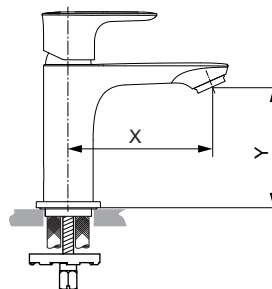

Connect Air

A7021.. A7024.. A7053.. A7055..

Ideal Standard

Produced since: **Nov. 2019**

SL basin mixer flex. hose
X = 112mm Y = 100 mm
with pop-up waste
chrome **A7021AA**

SL basin mixer flex. hose
X = 125mm Y = 120 mm
with pop-up waste
chrome **A7053AA**

without pop-up waste
chrome **A7024AA**

without pop-up waste
chrome **A7055AA**

Replace XX with the appropriate finish code

Chrome = AA Silver Storm = GN Gold = A2 Magnetic Grey = A5

Example spare part order:

A 861 405 AA in Chrome

Pos.	Description	Part-Number	Qty.	Pos.	Description	Part-Number	Qty.
1	Lever cpl.	A 861 405 XX	1 Set	12	Clip	E 960 059 NU*	1 Set
2	Thread pin M5x5 DIN916	A 963 309 NU*	1 Set	13	O - Ring Ø 38 x 2,5	E 960 059 NU*	1 Set
3	Handle plug	A 861 406 NU*	1 Set	14	Body	B 961 383 XX	1 pcs
4	Cover cap	B 961 373 XX	1 pcs	15	Aerator M24x1 - 5ltr/min	B 961 383 XX	1 pcs
5	Thread ring M36x1 + Key	B 961 374 NU	1 pcs	16	Bolt M8x63	A 964 520 NU*	1 Set
6	Hot limit stop	A 861 181 NU	1 pcs	17	Fixation kit	A 964 520 NU*	1 Set
7	Cartridge Ø38 + Pos.13,+ Key	A 861 156 NU*	1 Set	18	Lift rod cpl. + Pos. 19	B 960 900 XX	1 Set
8	Manifold			19	Bracket	A 961 172 NU	1 pcs
9	O - Ring Ø 34 x 2	A 960 183 NU	2 pcs	20	Pop-up waste complete	A 961 230 XX	1 Set
10	O - Ring Ø 9,5 x 2,5	F 961 122 NU	3 pcs				
11	Flex. hose Ø10,5-G3/8-445	A 962 359 NU	1 pcs				

*Universal set (not all parts needed)