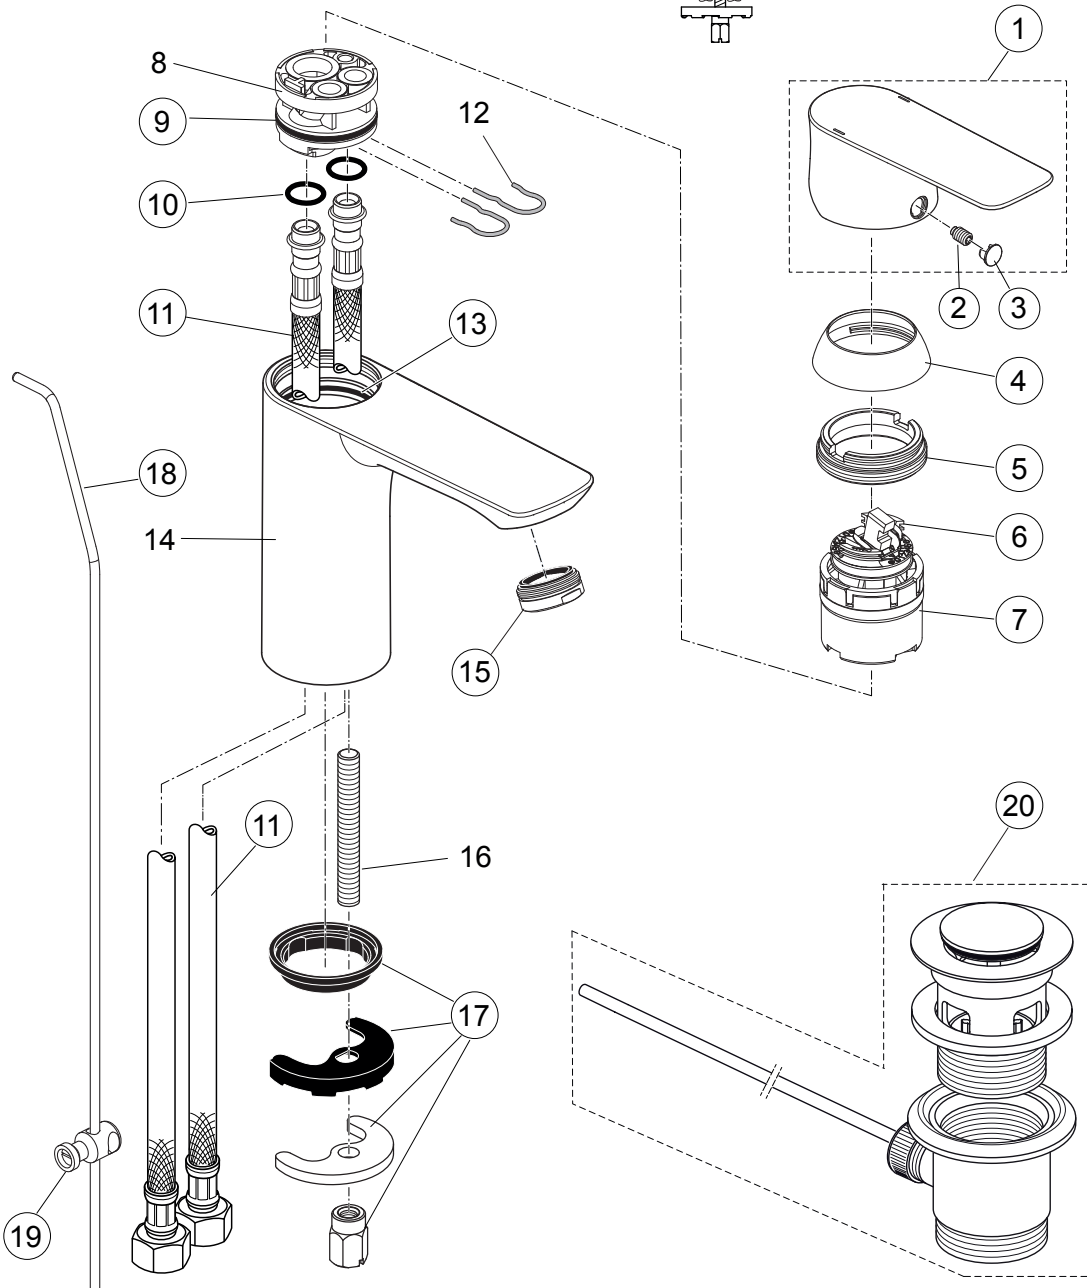

Connect Air

A7021.. A7024.. A7053.. A7055..

Ideal Standard

Produced since: **Nov. 2019**

SL basin mixer flex. hose
X = 112mm Y = 100 mm
with pop-up waste
chrome **A7021AA**

SL basin mixer flex. hose
X = 125mm Y = 120 mm
with pop-up waste
chrome **A7053AA**

without pop-up waste
chrome **A7024AA**

without pop-up waste
chrome **A7055AA**

Replace XX with the appropriate finish code

Chrome = AA Silver Storm = GN Gold = A2 Magnetic Grey = A5

Example spare part order:

A 861 405 AA in Chrome

Pos.	Description	Part-Number	Qty.	Pos.	Description	Part-Number	Qty.
1	Lever cpl.	A 861 405 XX	1 Set	12	Clip	E 960 059 NU*	1 Set
2	Thread pin M5x5 DIN916	A 963 309 NU*	1 Set	13	O - Ring Ø 38 x 2,5	E 960 059 NU*	1 Set
3	Handle plug	A 861 406 NU*	1 Set	14	Body	B 961 383 XX	1 pcs
4	Cover cap	B 961 373 XX	1 pcs	15	Aerator M24x1 - 5ltr/min	B 961 383 XX	1 pcs
5	Thread ring M36x1 + Key	B 961 374 NU	1 pcs	16	Bolt M8x63	A 964 520 NU*	1 Set
6	Hot limit stop	A 861 181 NU	1 pcs	17	Fixation kit	A 964 520 NU*	1 Set
7	Cartridge Ø38 + Pos.13,+ Key	A 861 156 NU*	1 Set	18	Lift rod cpl. + Pos. 19	B 960 900 XX	1 Set
8	Manifold			19	Bracket	A 961 172 NU	1 pcs
9	O - Ring Ø 34 x 2	A 960 183 NU	2 pcs	20	Pop-up waste complete	A 961 230 XX	1 Set
10	O - Ring Ø 9,5 x 2,5	F 961 122 NU	3 pcs				
11	Flex. hose Ø10,5-G3/8-445	A 962 359 NU	1 pcs				

*Universal set (not all parts needed)