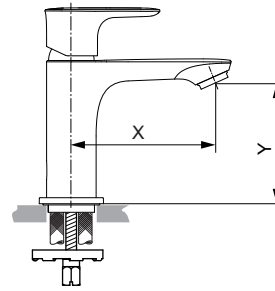

A 861 405 AA in Chrome

Pos.	Description	Part-Number	Qty.	Pos.	Description	Part-Number	Qty.
1	Lever cpl.	A 861 405 XX	1 Set	12	Clip	E 960 059 NU*	1 Set
2	Thread pin M5x5 DIN916	A 963 309 NU*	1 Set	13	O - Ring Ø 38 x 2,5	E 960 059 NU*	1 Set
3	Handle plug	A 861 406 NU*	1 Set	14	Body	B 961 383 XX	1 pcs
4	Cover cap	B 961 373 XX	1 pcs	15	Aerator M24x1 - 5ltr/min	B 961 383 XX	1 pcs
5	Thread ring M36x1 + Key	B 961 374 NU	1 pcs	16	Bolt M8x63	A 964 520 NU*	1 Set
6	Hot limit stop	A 861 181 NU	1 pcs	17	Fixation kit	A 964 520 NU*	1 Set
7	Cartridge Ø38 + Pos.13,+ Key	A 861 156 NU*	1 Set	18	Lift rod cpl. + Pos. 19	B 960 900 XX	1 Set
8	Manifold			19	Bracket	A 961 172 NU	1 pcs
9	O - Ring Ø 34 x 2	A 960 183 NU	2 pcs	20	Pop-up waste complete	A 961 230 XX	1 Set
10	O - Ring Ø 9,5 x 2,5	F 961 122 NU	3 pcs				
11	Flex. hose Ø10,5-G3/8-445	A 962 359 NU	1 pcs				

*Universal set (not all parts needed)

Produced since: **Aug.2017 - Oct.2019**

SL basin mixer flex. hose
X = 112mm Y = 100 mm
with pop-up waste
chrome **A7021AA**

SL basin mixer flex. hose
X = 125mm Y = 120 mm
with pop-up waste
chrome **A7053AA**

without pop-up waste
chrome **A7024AA**

without pop-up waste
chrome **A7055AA**

Pos.	Description	Part-Number	Qty.	Pos.	Description	Part-Number	Qty.
1	Lever cpl. w. Logo ISI	A 861 230 AA	1 Set	12	Clip		
2	Thread pin M5x5 DIN916	A 963 309 NU*	1 Set	13	O - Ring Ø 38 x 2,5	E 960 059 NU*	1 Set
3	Handle plug	B 960 473 AA	1 Set	14	Body		
4	Cover cap	B 961 373 AA	1 pcs	15	Aerator M24x1 - 5ltr/min	B 961 383 AA	1 pcs
5	Thread ring M36x1 + Key	B 961 374 NU	1 pcs	16	Bolt M8x63		
6	Hot limit stop	A 861 181 NU	1 pcs	17	Fixation kit	A 964 520 NU*	1 Set
7	Cartridge Ø38 + Pos.13,+ Key	A 861 156 NU*	1 Set	18	Lift rod cpl. + Pos. 19	A 861 210 AA	1 Set
8	Manifold			19	Bracket	A 961 172 NU	1 pcs
9	O - Ring Ø 34 x 2	A 960 183 NU	2 pcs	20	Pop-up waste complete	B 960 853 AA	1 Set
10	O - Ring Ø 9,5 x 2,5	F 961 122 NU	3 pcs				
11	Flex. hose Ø10,5-G3/8-445	A 962 359 NU	1 pcs				