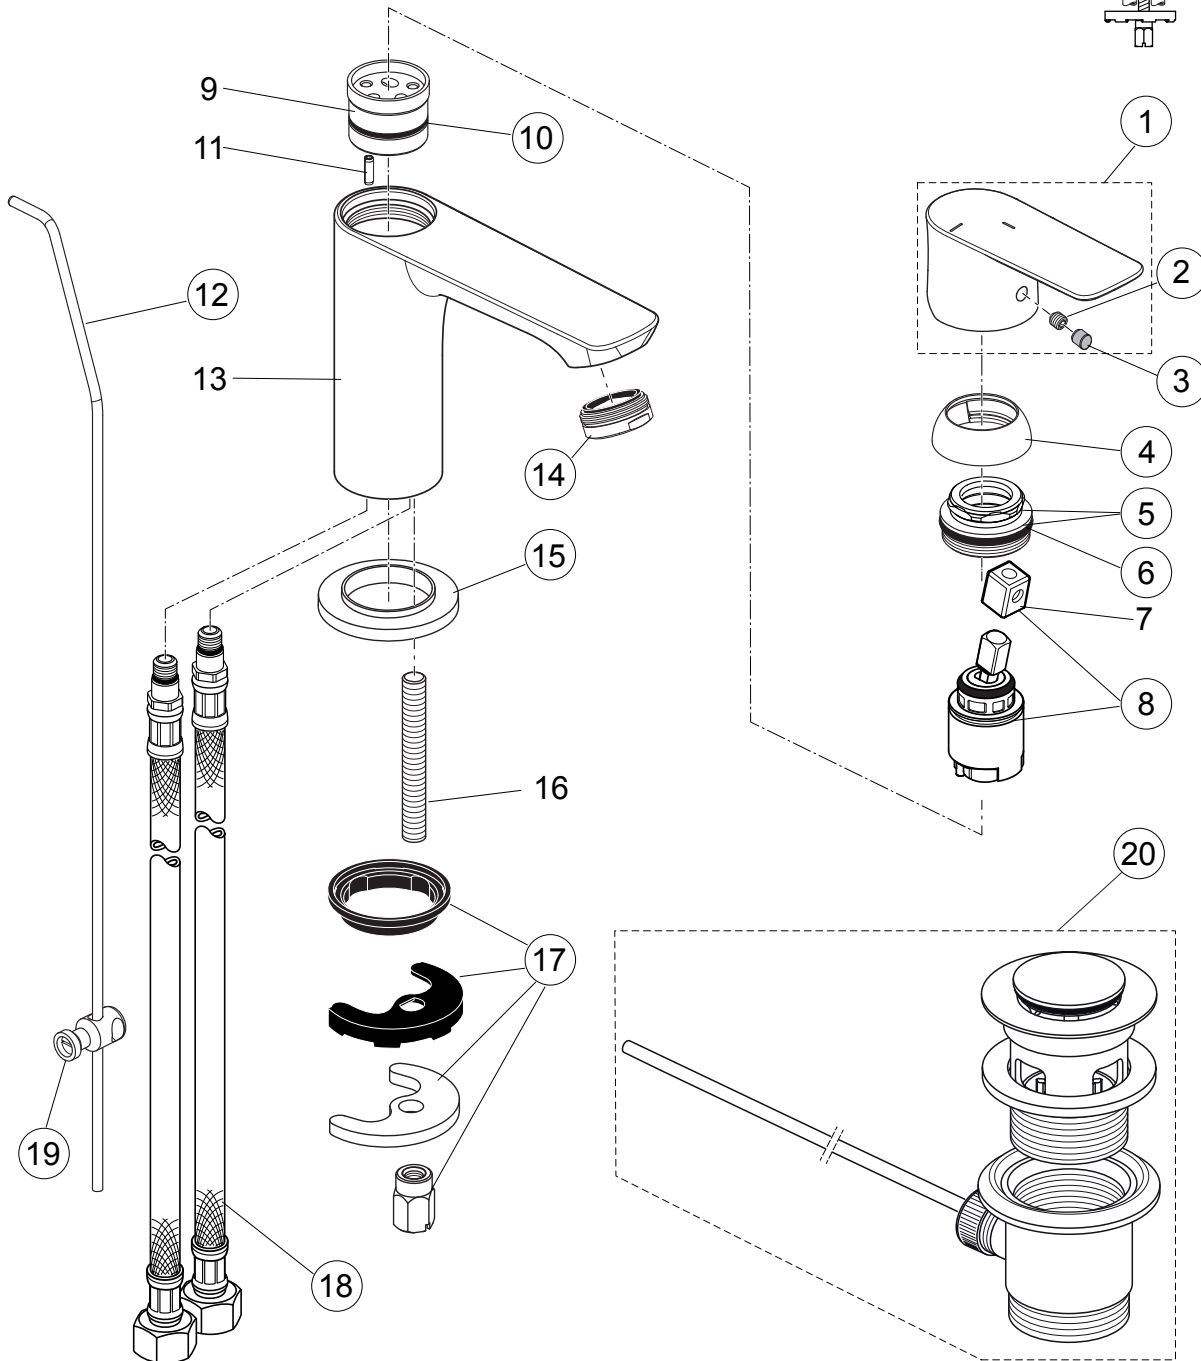

*Universal set (not all parts needed)

Connect Air A7008.. A7011.. A7013.. A7016.. A7017.. A7019..

Produced since: Aug.2017 - Oct.2019

SL basin mixer CH3 flex. hose
X = 107mm Y = 90 mm
with pop-up waste
chrome **A7008AA**

SL basin mixer CH3 flex. hose
X = 125mm Y = 114 mm
with pop-up waste
chrome **A7013AA**

SL basin mixer CH3 flex. hose
X = 90mm Y = 80 mm
with pop-up waste
chrome **A7017AA**

without pop-up waste
chrome **A7011AA**

without pop-up waste
chrome **A7016AA**

without pop-up waste
chrome **A7019AA**

Pos.	Description	Part-Number	Qty.	Pos.	Description	Part-Number	Qty.
1	Lever cpl. w. Logo ISI + pos.7	A 861 228 AA	1 Set	12	Lift rod cpl. + Pos. 19	A 861 210 AA	1 Set
2	Thread pin M5x5 DIN916	A 962 041 NU*	1 Set	13	Body		
3	Handle plug	A 861 223 NU*	1 Set	14	Aerator M24x1 - 5ltr/min	B 961 383 AA	1 pcs
4	Cover cap	A 861 224 AA	1 pcs	15	Escutcheon	A 861 227 AA	1 pcs
5	Thread ring M30x1 + pos.6	A 861 225 NU	1 Set	16	Bolt M8x63		
6	O - Ring Ø 28 x 2	A 963 299 NU	1 pcs	17	Fixation kit	A 964 520 NU*	1 Set
7	Lever adapter			18	Flex. hose M8x1-G3/8-425	A 962 370 NU	1 pcs
8	Cartridge Kerox Ø25 + Pos.7	A 861 226 NU	1 Set	19	Bracket	A 961 172 NU	1 pcs
9	Manifold			20	Pop-up waste complete	B 960 853 AA	1 Set
10	O - Ring Ø 23,52 x 1,78	A 961 855 NU	1 pcs				
11	Clamping pin						