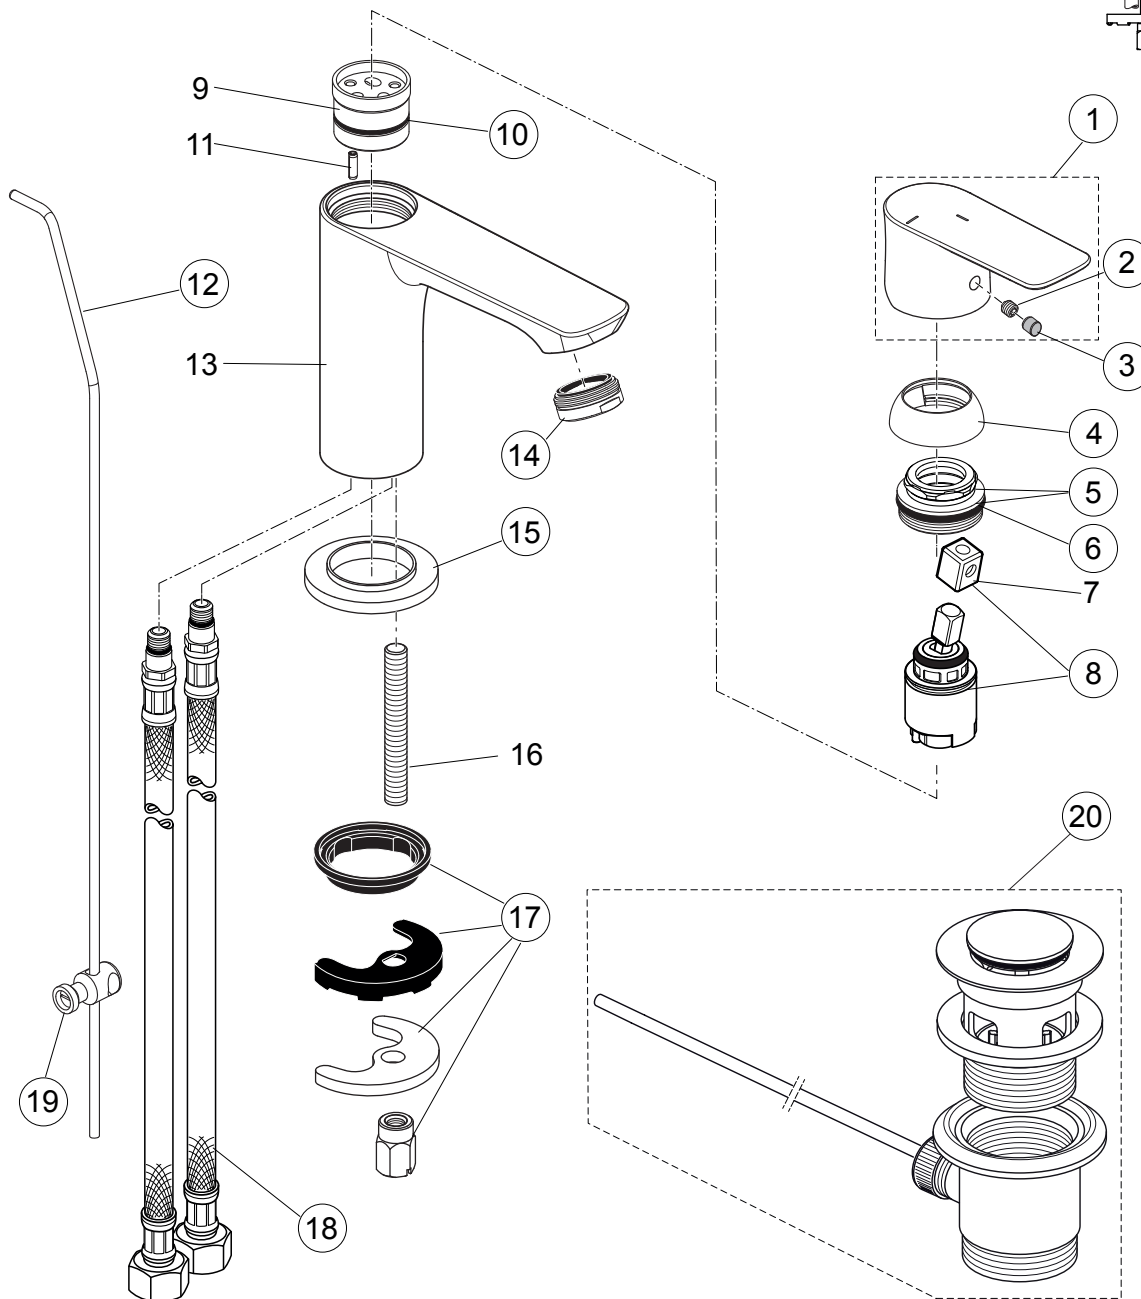

SL basin mixer CH3 flex. hose
X = 90mm Y = 80 mm
with pop-up waste
chrome **A7017AA**

without pop-up waste
chrome **A7011AA**

without pop-up waste
chrome **A7016AA**

without pop-up waste
chrome **A7019AA**

Replace XX with the appropriate finish code

Chrome = AA Silver Storm = GN Gold = A2 Magnetic Grey = A5

Example spare part order:

A 861 403 AA in Chrome

Pos.	Description	Part-Number	Qty.	Pos.	Description	Part-Number	Qty.
1	Lever cpl. + pos.7	A 861 403 XX	1 Set	12	Lift rod cpl. + Pos. 19	B 960 900 XX	1 Set
2	Thread pin M5x5 DIN916	A 962 041 NU*	1 Set	13	Body		
3	Handle plug	A 861 223 NU*	1 Set	14	Aerator M24x1 - 5ltr/min	B 961 383 XX	1 pcs
4	Cover cap	A 861 224 XX	1 pcs	15	Escutcheon	A 861 227 XX	1 pcs
5	Thread ring M30x1 + pos.6	A 861 225 NU	1 Set	16	Bolt M8x63		
6	O - Ring Ø 28 x 2	A 963 299 NU	1 pcs	17	Fixation kit	A 964 520 NU*	1 Set
7	Lever adapter			18	Flex. hose M8x1-G3/8-425	A 962 370 NU	1 pcs
8	Cartridge Kerox Ø25 + Pos.7	A 861 226 NU	1 Set	19	Bracket	A 961 172 NU	1 pcs
9	Manifold			20	Pop-up waste complete	A 961 230 XX	1 Set
10	O - Ring Ø 23,52 x 1,78	A 961 855 NU	1 pcs				
11	Clamping pin						

SL basin mixer CH3 flex. hose
X = 125mm Y = 114 mm
with pop-up waste
chrome **A7013AA**

SL basin mixer CH3 flex. hose
X = 90mm Y = 80 mm
with pop-up waste
chrome **A7017AA**

without pop-up waste
chrome **A7011AA**