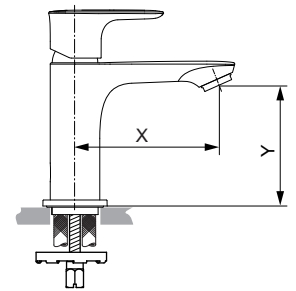

*Universal set (not all parts needed)

Connect Air A7008.. A7011.. A7013.. A7016.. A7017.. A7019..

Produced since: Aug.2017 - Oct.2019

SL basin mixer CH3 flex. hose
X = 107mm Y = 90 mm
with pop-up waste
chrome **A7008AA**

SL basin mixer CH3 flex. hose
X = 125mm Y = 114 mm
with pop-up waste
chrome **A7013AA**

SL basin mixer CH3 flex. hose
X = 90mm Y = 80 mm
with pop-up waste
chrome **A7017AA**

without pop-up waste
chrome **A7011AA**

without pop-up waste
chrome **A7016AA**

without pop-up waste
chrome **A7019AA**

Pos.	Description	Part-Number	Qty.	Pos.	Description	Part-Number	Qty.
1	Lever cpl. w. Logo ISI + pos.7	A 861 228 AA	1 Set	12	Lift rod cpl. + Pos. 19	A 861 210 AA	1 Set
2	Thread pin M5x5 DIN916	A 962 041 NU*	1 Set	13	Body		
3	Handle plug	A 861 223 NU*	1 Set	14	Aerator M24x1 - 5ltr/min	B 961 383 AA	1 pcs
4	Cover cap	A 861 224 AA	1 pcs	15	Escutcheon	A 861 227 AA	1 pcs
5	Thread ring M30x1 + pos.6	A 861 225 NU	1 Set	16	Bolt M8x63		
6	O - Ring Ø 28 x 2	A 963 299 NU	1 pcs	17	Fixation kit	A 964 520 NU*	1 Set
7	Lever adapter			18	Flex. hose M8x1-G3/8-425	A 962 370 NU	1 pcs
8	Cartridge Kerox Ø25 + Pos.7	A 861 226 NU	1 Set	19	Bracket	A 961 172 NU	1 pcs
9	Manifold			20	Pop-up waste complete	B 960 853 AA	1 Set
10	O - Ring Ø 23,52 x 1,78	A 961 855 NU	1 pcs				
11	Clamping pin						