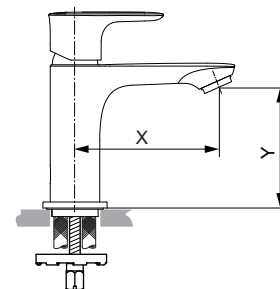

Connect Air

A7008.. A7011.. A7013.. A7016.. A7017.. A7019..

Ideal Standard

Produced since: **Nov. 2019**

SL basin mixer CH3 flex. hose
X = 107mm Y = 90 mm
with pop-up waste
chrome **A7008AA**

SL basin mixer CH3 flex. hose
X = 125mm Y = 114 mm
with pop-up waste
chrome **A7013AA**

SL basin mixer CH3 flex. hose
X = 90mm Y = 80 mm
with pop-up waste
chrome **A7017AA**

without pop-up waste
chrome **A7011AA**

without pop-up waste
chrome **A7016AA**

without pop-up waste
chrome **A7019AA**

Replace XX with the appropriate finish code

Chrome = AA Silver Storm = GN Gold = A2 Magnetic Grey = A5

Example spare part order:

A 861 403 AA in Chrome

Pos.	Description	Part-Number	Qty.	Pos.	Description	Part-Number	Qty.
1	Lever cpl. + pos.7	A 861 403 XX	1 Set	12	Lift rod cpl. + Pos. 19	B 960 900 XX	1 Set
2	Thread pin M5x5 DIN916	A 962 041 NU*	1 Set	13	Body		
3	Handle plug	A 861 223 NU*	1 Set	14	Aerator M24x1 - 5ltr/min	B 961 383 XX	1 pcs
4	Cover cap	A 861 224 XX	1 pcs	15	Escutcheon	A 861 227 XX	1 pcs
5	Thread ring M30x1 + pos.6	A 861 225 NU	1 Set	16	Bolt M8x63		
6	O - Ring Ø 28 x 2	A 963 299 NU	1 pcs	17	Fixation kit	A 964 520 NU*	1 Set
7	Lever adapter			18	Flex. hose M8x1-G3/8-425	A 962 370 NU	1 pcs
8	Cartridge Kerox Ø25 + Pos.7	A 861 226 NU	1 Set	19	Bracket	A 961 172 NU	1 pcs
9	Manifold			20	Pop-up waste complete	A 961 230 XX	1 Set
10	O - Ring Ø 23,52 x 1,78	A 961 855 NU	1 pcs				
11	Clamping pin						

SL basin mixer CH3 flex. hose
X = 125mm Y = 114 mm
with pop-up waste
chrome **A7013AA**

SL basin mixer CH3 flex. hose
X = 90mm Y = 80 mm
with pop-up waste
chrome **A7017AA**

without pop-up waste
chrome **A7011AA**