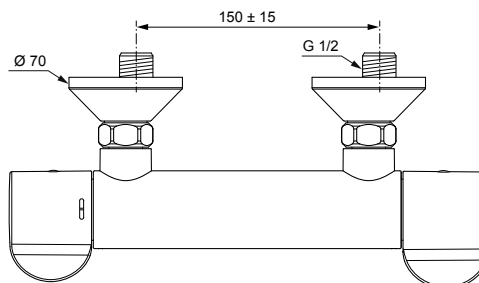

Produced from: April 2021

Thermostat with
function desinfection

Pos.	Description	Part-Number	Qty.	Pos.	Description	Part-Number	Qty.
1	Handle for Temp. cpl.	A 861 195 AA	1 Set	13	Strainer (screen)	A 962 595 NU	2 pcs
2	Handle cap + screw	A 962 149 AA*	1 pcs	14	S-Connector complete	A 960 916 AA	2 Set
3	Temp. adjustment cpl.	A 963 427 NU	1 Set	15	Srew M4	A 961 337 NU	1 pcs
4	Thermostatic Cartridge	A 962 229 NU	1 pcs	* Universal-Set (not all parts needed)			
5	Volume control handle cpl.	A 861 196 AA	1 Set				
6	Handle insert + stopring	A 963 432 NU	1 Set				
7	Cartridge G1/2 180° le.op.	A 963 245 NU	1 pcs				
8	Nipple complete G1/2	A 861 498 NU	1 pcs				
9	O - Ring Ø 14 x 1,78	A 962 605 NU	2 pcs				
10	O - ring Ø 17 x 2	A 961 810 NU	2 pcs				
11	Non-return valve (Hot water)	F 960 942 NU	1 pcs				
12	Non-return valve (Cold water)	N 042 977 NU	1 pcs				

Produced from: April 2017 - March 2021

Thermostat with function desinfection

Pos.	Description	Part-Number	Qty.	Pos.	Description	Part-Number	Qty.
1	Handle for Temp. cpl.	A 861 195 AA	1 Set	14	Escutcheon		
2	Handle cap + screw	A 962 149 AA*	1 pcs	15	Coupling nut G3/4 - SW30		
3	Srew M5x5	A 961 095 NU	1 pcs	16	O - Ring Ø 14 x 1,78	A 962 605 NU	2 pcs
4	Knurled head screw M3x30			17	Non-return valve (Hot water)	N 042 977 NU	1 pcs
5	Temp. adjustment cpl.	A 963 427 NU	1 Set	18	Non-return valve (Cold water)	F 960 942 NU	1 pcs
6	Thermostatic Cartridge	A 962 229 NU	1 pcs	19	Lock ring		
7	Repair-Set Cartridge	A 962 230 NU	1 Set	20	Strainer (screen)	A 962 595 NU	2 pcs
8	Volume control handle cpl.	A 861 196 AA	1 Set	21	Escutcheon	A 960 914 AA	1 pcs
9	Handle insert + stopring	A 963 432 NU	1 Set	22	S-Connector		
10	Cartridge G1/2 90° le.op.	A 963 033 NU	1 pcs	23	S-Connector complete	A 960 916 AA	2 Set
11	Body			24	Srew M4	A 961 337 NU	1 pcs
12	O - ring Ø 17 x 2	A 961 810 NU	2 pcs	25	Pin 3x10mm DIN 1474		
13	Nipple complete G1/2	A 861 498 NU	1 pcs				
	Nipple complete G1/2	A 963 651 NU**	1 pcs				