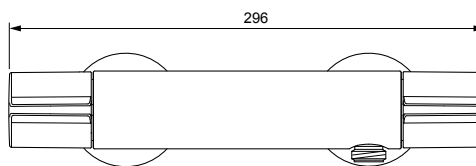

Produced from: April 2021

Thermostat with
function desinfection

Pos.	Description	Part-Number	Qty.	Pos.	Description	Part-Number	Qty.
1	Handle for Temp. cpl.	A 861 195 AA	1 Set	13	Strainer (screen)	A 962 595 NU	2 pcs
2	Handle cap + screw	A 962 149 AA*	1 pcs	14	S-Connector complete	A 960 916 AA	2 Set
3	Temp. adjustment cpl.	A 963 427 NU	1 Set	15	Srew M4	A 961 337 NU	1 pcs
4	Thermostatic Cartridge	A 962 229 NU	1 pcs	* Universal-Set (not all parts needed)			
5	Volume control handle cpl.	A 861 196 AA	1 Set				
6	Handle insert + stopring	A 963 432 NU	1 Set				
7	Cartridge G1/2 180° le.op.	A 963 245 NU	1 pcs				
8	Nipple complete G1/2	A 861 498 NU	1 pcs				
9	O - Ring Ø 14 x 1,78	A 962 605 NU	2 pcs				
10	O - ring Ø 17 x 2	A 961 810 NU	2 pcs				
11	Non-return valve (Hot water)	F 960 942 NU	1 pcs				
12	Non-return valve (Cold water)	N 042 977 NU	1 pcs				

Produced from: April 2017 - March 2021

Thermostat with function desinfection

Pos.	Description	Part-Number	Qty.	Pos.	Description	Part-Number	Qty.
1	Handle for Temp. cpl.	A 861 195 AA	1 Set	14	Escutcheon		
2	Handle cap + screw	A 962 149 AA*	1 pcs	15	Coupling nut G3/4 - SW30		
3	Srew M5x5	A 961 095 NU	1 pcs	16	O - Ring Ø 14 x 1,78	A 962 605 NU	2 pcs
4	Knurled head screw M3x30			17	Non-return valve (Hot water)	N 042 977 NU	1 pcs
5	Temp. adjustment cpl.	A 963 427 NU	1 Set	18	Non-return valve (Cold water)	F 960 942 NU	1 pcs
6	Thermostatic Cartridge	A 962 229 NU	1 pcs	19	Lock ring		
7	Repair-Set Cartridge	A 962 230 NU	1 Set	20	Strainer (screen)	A 962 595 NU	2 pcs
8	Volume control handle cpl.	A 861 196 AA	1 Set	21	Escutcheon	A 960 914 AA	1 pcs
9	Handle insert + stopring	A 963 432 NU	1 Set	22	S-Connector		
10	Cartridge G1/2 90° le.op.	A 963 033 NU	1 pcs	23	S-Connector complete	A 960 916 AA	2 Set
11	Body			24	Srew M4	A 961 337 NU	1 pcs
12	O - ring Ø 17 x 2	A 961 810 NU	2 pcs	25	Pin 3x10mm DIN 1474		
13	Nipple complete G1/2	A 861 498 NU	1 pcs				
	Nipple complete G1/2	A 963 651 NU**	1 pcs				