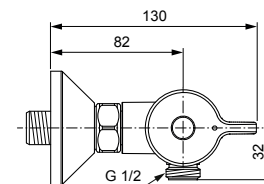

Produced from: April 2021

Thermostat with
function desinfection

Pos.	Description	Part-Number	Qty.	Pos.	Description	Part-Number	Qty.
1	Handle for Temp. cpl.	A 861 195 AA	1 Set	13	Strainer (screen)	A 962 595 NU	2 pcs
2	Handle cap + screw	A 962 149 AA*	1 pcs	14	S-Connector complete	A 960 916 AA	2 Set
3	Temp. adjustment cpl.	A 963 427 NU	1 Set	15	Srew M4	A 961 337 NU	1 pcs
4	Thermostatic Cartridge	A 962 229 NU	1 pcs	* Universal-Set (not all parts needed)			
5	Volume control handle cpl.	A 861 196 AA	1 Set				
6	Handle insert + stopring	A 963 432 NU	1 Set				
7	Cartridge G1/2 180° le.op.	A 963 245 NU	1 pcs				
8	Nipple complete G1/2	A 861 498 NU	1 pcs				
9	O - Ring Ø 14 x 1,78	A 962 605 NU	2 pcs				
10	O - ring Ø 17 x 2	A 961 810 NU	2 pcs				
11	Non-return valve (Hot water)	F 960 942 NU	1 pcs				
12	Non-return valve (Cold water)	N 042 977 NU	1 pcs				

Produced from: April 2017 - March 2021

Thermostat with function desinfection

Pos.	Description	Part-Number	Qty.	Pos.	Description	Part-Number	Qty.
1	Handle for Temp. cpl.	A 861 195 AA	1 Set	14	Escutcheon		
2	Handle cap + screw	A 962 149 AA*	1 pcs	15	Coupling nut G3/4 - SW30		
3	Srew M5x5	A 961 095 NU	1 pcs	16	O - Ring Ø 14 x 1,78	A 962 605 NU	2 pcs
4	Knurled head screw M3x30			17	Non-return valve (Hot water)	N 042 977 NU	1 pcs
5	Temp. adjustment cpl.	A 963 427 NU	1 Set	18	Non-return valve (Cold water)	F 960 942 NU	1 pcs
6	Thermostatic Cartridge	A 962 229 NU	1 pcs	19	Lock ring		
7	Repair-Set Cartridge	A 962 230 NU	1 Set	20	Strainer (screen)	A 962 595 NU	2 pcs
8	Volume control handle cpl.	A 861 196 AA	1 Set	21	Escutcheon	A 960 914 AA	1 pcs
9	Handle insert + stopring	A 963 432 NU	1 Set	22	S-Connector		
10	Cartridge G1/2 90° le.op.	A 963 033 NU	1 pcs	23	S-Connector complete	A 960 916 AA	2 Set
11	Body			24	Srew M4	A 961 337 NU	1 pcs
12	O - ring Ø 17 x 2	A 961 810 NU	2 pcs	25	Pin 3x10mm DIN 1474		
13	Nipple complete G1/2	A 861 498 NU	1 pcs				
	Nipple complete G1/2	A 963 651 NU**	1 pcs				