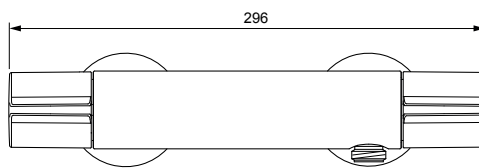

Produced from: April 2021

Thermostat with
function desinfection

Pos.	Description	Part-Number	Qty.	Pos.	Description	Part-Number	Qty.
1	Handle for Temp. cpl.	A 861 195 AA	1 Set	13	Strainer (screen)	A 962 595 NU	2 pcs
2	Handle cap + screw	A 962 149 AA*	1 pcs	14	S-Connector complete	A 960 916 AA	2 Set
3	Temp. adjustment cpl.	A 963 427 NU	1 Set	15	Srew M4	A 961 337 NU	1 pcs
4	Thermostatic Cartridge	A 962 229 NU	1 pcs	* Universal-Set (not all parts needed)			
5	Volume control handle cpl.	A 861 196 AA	1 Set				
6	Handle insert + stopring	A 963 432 NU	1 Set				
7	Cartridge G1/2 180° le.op.	A 963 245 NU	1 pcs				
8	Nipple complete G1/2	A 861 498 NU	1 pcs				
9	O - Ring Ø 14 x 1,78	A 962 605 NU	2 pcs				
10	O - ring Ø 17 x 2	A 961 810 NU	2 pcs				
11	Non-return valve (Hot water)	F 960 942 NU	1 pcs				
12	Non-return valve (Cold water)	N 042 977 NU	1 pcs				

Produced from: April 2017 - March 2021

Thermostat with function desinfection

Pos.	Description	Part-Number	Qty.	Pos.	Description	Part-Number	Qty.
1	Handle for Temp. cpl.	A 861 195 AA	1 Set	14	Escutcheon		
2	Handle cap + screw	A 962 149 AA*	1 pcs	15	Coupling nut G3/4 - SW30		
3	Srew M5x5	A 961 095 NU	1 pcs	16	O - Ring Ø 14 x 1,78	A 962 605 NU	2 pcs
4	Knurled head screw M3x30			17	Non-return valve (Hot water)	N 042 977 NU	1 pcs
5	Temp. adjustment cpl.	A 963 427 NU	1 Set	18	Non-return valve (Cold water)	F 960 942 NU	1 pcs
6	Thermostatic Cartridge	A 962 229 NU	1 pcs	19	Lock ring		
7	Repair-Set Cartridge	A 962 230 NU	1 Set	20	Strainer (screen)	A 962 595 NU	2 pcs
8	Volume control handle cpl.	A 861 196 AA	1 Set	21	Escutcheon	A 960 914 AA	1 pcs
9	Handle insert + stopring	A 963 432 NU	1 Set	22	S-Connector		
10	Cartridge G1/2 90° le.op.	A 963 033 NU	1 pcs	23	S-Connector complete	A 960 916 AA	2 Set
11	Body			24	Srew M4	A 961 337 NU	1 pcs
12	O - ring Ø 17 x 2	A 961 810 NU	2 pcs	25	Pin 3x10mm DIN 1474		
13	Nipple complete G1/2	A 861 498 NU	1 pcs				
	Nipple complete G1/2	A 963 651 NU**	1 pcs				