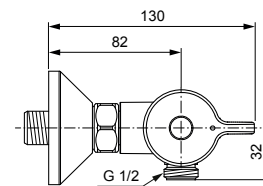

Produced from: April 2021

Thermostat with
function desinfection

Pos.	Description	Part-Number	Qty.	Pos.	Description	Part-Number	Qty.
1	Handle for Temp. cpl.	A 861 195 AA	1 Set	13	Strainer (screen)	A 962 595 NU	2 pcs
2	Handle cap + screw	A 962 149 AA*	1 pcs	14	S-Connector complete	A 960 916 AA	2 Set
3	Temp. adjustment cpl.	A 963 427 NU	1 Set	15	Srew M4	A 961 337 NU	1 pcs
4	Thermostatic Cartridge	A 962 229 NU	1 pcs	* Universal-Set (not all parts needed)			
5	Volume control handle cpl.	A 861 196 AA	1 Set				
6	Handle insert + stopring	A 963 432 NU	1 Set				
7	Cartridge G1/2 180° le.op.	A 963 245 NU	1 pcs				
8	Nipple complete G1/2	A 861 498 NU	1 pcs				
9	O - Ring Ø 14 x 1,78	A 962 605 NU	2 pcs				
10	O - ring Ø 17 x 2	A 961 810 NU	2 pcs				
11	Non-return valve (Hot water)	F 960 942 NU	1 pcs				
12	Non-return valve (Cold water)	N 042 977 NU	1 pcs				

Produced from: April 2017 - March 2021

Thermostat with function desinfection

Pos.	Description	Part-Number	Qty.	Pos.	Description	Part-Number	Qty.
1	Handle for Temp. cpl.	A 861 195 AA	1 Set	14	Escutcheon		
2	Handle cap + screw	A 962 149 AA*	1 pcs	15	Coupling nut G3/4 - SW30		
3	Srew M5x5	A 961 095 NU	1 pcs	16	O - Ring Ø 14 x 1,78	A 962 605 NU	2 pcs
4	Knurled head screw M3x30			17	Non-return valve (Hot water)	N 042 977 NU	1 pcs
5	Temp. adjustment cpl.	A 963 427 NU	1 Set	18	Non-return valve (Cold water)	F 960 942 NU	1 pcs
6	Thermostatic Cartridge	A 962 229 NU	1 pcs	19	Lock ring		
7	Repair-Set Cartridge	A 962 230 NU	1 Set	20	Strainer (screen)	A 962 595 NU	2 pcs
8	Volume control handle cpl.	A 861 196 AA	1 Set	21	Escutcheon	A 960 914 AA	1 pcs
9	Handle insert + stopring	A 963 432 NU	1 Set	22	S-Connector		
10	Cartridge G1/2 90° le.op.	A 963 033 NU	1 pcs	23	S-Connector complete	A 960 916 AA	2 Set
11	Body			24	Srew M4	A 961 337 NU	1 pcs
12	O - ring Ø 17 x 2	A 961 810 NU	2 pcs	25	Pin 3x10mm DIN 1474		
13	Nipple complete G1/2	A 861 498 NU	1 pcs				
	Nipple complete G1/2	A 963 651 NU**	1 pcs				