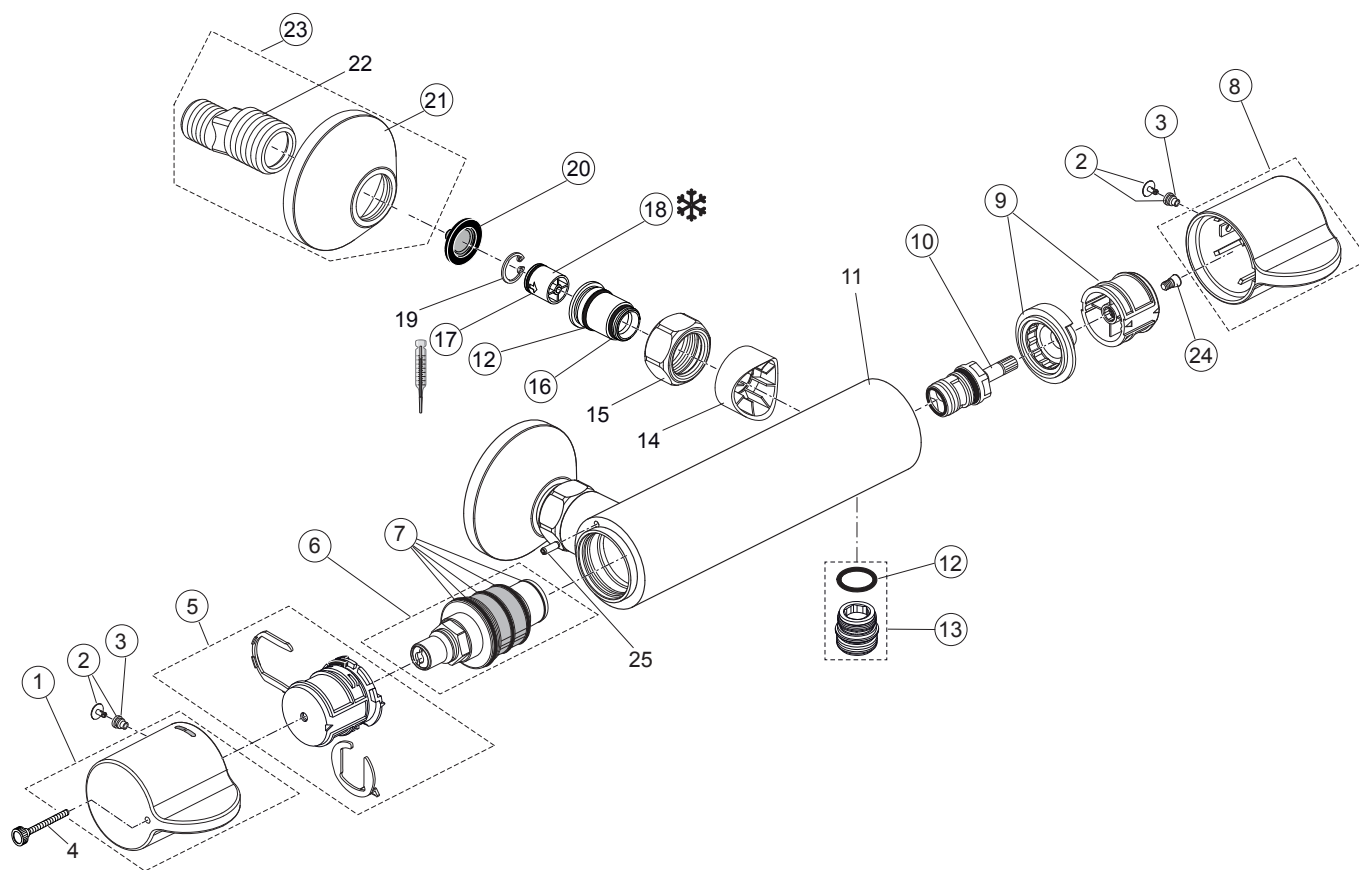

Produced from: April 2021

Thermostat with
function desinfection

Pos.	Description	Part-Number	Qty.	Pos.	Description	Part-Number	Qty.
1	Handle for Temp. cpl.	A 861 195 AA	1 Set	13	Strainer (screen)	A 962 595 NU	2 pcs
2	Handle cap + screw	A 962 149 AA*	1 pcs	14	S-Connector complete	A 960 916 AA	2 Set
3	Temp. adjustment cpl.	A 963 427 NU	1 Set	15	Srew M4	A 961 337 NU	1 pcs
4	Thermostatic Cartridge	A 962 229 NU	1 pcs	* Universal-Set (not all parts needed)			
5	Volume control handle cpl.	A 861 196 AA	1 Set				
6	Handle insert + stopring	A 963 432 NU	1 Set				
7	Cartridge G1/2 180° le.op.	A 963 245 NU	1 pcs				
8	Nipple complete G1/2	A 861 498 NU	1 pcs				
9	O - Ring Ø 14 x 1,78	A 962 605 NU	2 pcs				
10	O - ring Ø 17 x 2	A 961 810 NU	2 pcs				
11	Non-return valve (Hot water)	F 960 942 NU	1 pcs				
12	Non-return valve (Cold water)	N 042 977 NU	1 pcs				

Produced from: April 2017 - March 2021

Thermostat with function desinfection

Pos.	Description	Part-Number	Qty.	Pos.	Description	Part-Number	Qty.
1	Handle for Temp. cpl.	A 861 195 AA	1 Set	14	Escutcheon		
2	Handle cap + screw	A 962 149 AA*	1 pcs	15	Coupling nut G3/4 - SW30		
3	Srew M5x5	A 961 095 NU	1 pcs	16	O - Ring Ø 14 x 1,78	A 962 605 NU	2 pcs
4	Knurled head screw M3x30			17	Non-return valve (Hot water)	N 042 977 NU	1 pcs
5	Temp. adjustment cpl.	A 963 427 NU	1 Set	18	Non-return valve (Cold water)	F 960 942 NU	1 pcs
6	Thermostatic Cartridge	A 962 229 NU	1 pcs	19	Lock ring		
7	Repair-Set Cartridge	A 962 230 NU	1 Set	20	Strainer (screen)	A 962 595 NU	2 pcs
8	Volume control handle cpl.	A 861 196 AA	1 Set	21	Escutcheon	A 960 914 AA	1 pcs
9	Handle insert + stopring	A 963 432 NU	1 Set	22	S-Connector		
10	Cartridge G1/2 90° le.op.	A 963 033 NU	1 pcs	23	S-Connector complete	A 960 916 AA	2 Set
11	Body			24	Srew M4	A 961 337 NU	1 pcs
12	O - ring Ø 17 x 2	A 961 810 NU	2 pcs	25	Pin 3x10mm DIN 1474		
13	Nipple complete G1/2	A 861 498 NU	1 pcs				
	Nipple complete G1/2	A 963 651 NU**	1 pcs				