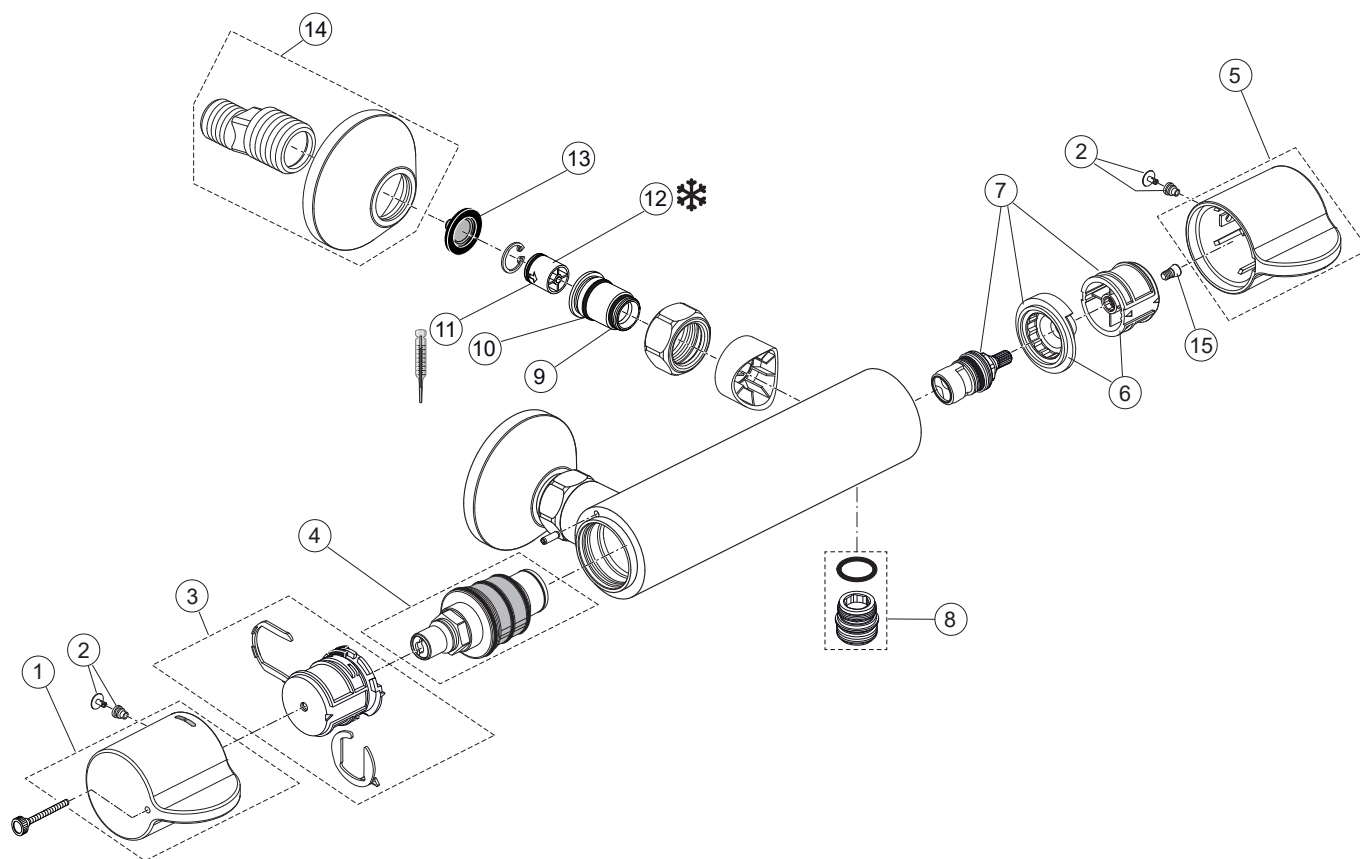

Produced from: April 2021

Thermostat with
function desinfection

Pos.	Description	Part-Number	Qty.	Pos.	Description	Part-Number	Qty.
1	Handle for Temp. cpl.	A 861 195 AA	1 Set	13	Strainer (screen)	A 962 595 NU	2 pcs
2	Handle cap + screw	A 962 149 AA*	1 pcs	14	S-Connector complete	A 960 916 AA	2 Set
3	Temp. adjustment cpl.	A 963 427 NU	1 Set	15	Srew M4	A 961 337 NU	1 pcs
4	Thermostatic Cartridge	A 962 229 NU	1 pcs	* Universal-Set (not all parts needed)			
5	Volume control handle cpl.	A 861 196 AA	1 Set				
6	Handle insert + stopring	A 963 432 NU	1 Set				
7	Cartridge G1/2 180° le.op.	A 963 245 NU	1 pcs				
8	Nipple complete G1/2	A 861 498 NU	1 pcs				
9	O - Ring Ø 14 x 1,78	A 962 605 NU	2 pcs				
10	O - ring Ø 17 x 2	A 961 810 NU	2 pcs				
11	Non-return valve (Hot water)	F 960 942 NU	1 pcs				
12	Non-return valve (Cold water)	N 042 977 NU	1 pcs				

Produced from: April 2017 - March 2021

Thermostat with function desinfection

Pos.	Description	Part-Number	Qty.	Pos.	Description	Part-Number	Qty.
1	Handle for Temp. cpl.	A 861 195 AA	1 Set	14	Escutcheon		
2	Handle cap + screw	A 962 149 AA*	1 pcs	15	Coupling nut G3/4 - SW30		
3	Srew M5x5	A 961 095 NU	1 pcs	16	O - Ring Ø 14 x 1,78	A 962 605 NU	2 pcs
4	Knurled head screw M3x30			17	Non-return valve (Hot water)	N 042 977 NU	1 pcs
5	Temp. adjustment cpl.	A 963 427 NU	1 Set	18	Non-return valve (Cold water)	F 960 942 NU	1 pcs
6	Thermostatic Cartridge	A 962 229 NU	1 pcs	19	Lock ring		
7	Repair-Set Cartridge	A 962 230 NU	1 Set	20	Strainer (screen)	A 962 595 NU	2 pcs
8	Volume control handle cpl.	A 861 196 AA	1 Set	21	Escutcheon	A 960 914 AA	1 pcs
9	Handle insert + stopring	A 963 432 NU	1 Set	22	S-Connector		
10	Cartridge G1/2 90° le.op.	A 963 033 NU	1 pcs	23	S-Connector complete	A 960 916 AA	2 Set
11	Body			24	Srew M4	A 961 337 NU	1 pcs
12	O - ring Ø 17 x 2	A 961 810 NU	2 pcs	25	Pin 3x10mm DIN 1474		
13	Nipple complete G1/2	A 861 498 NU	1 pcs				
	Nipple complete G1/2	A 963 651 NU**	1 pcs				