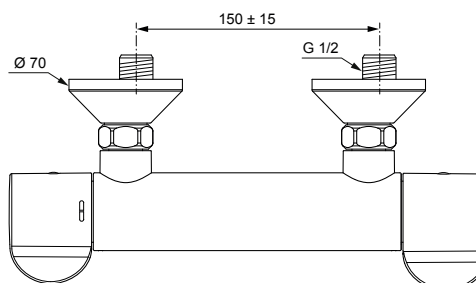

Produced from: April 2021

Thermostat with
function desinfection

Pos.	Description	Part-Number	Qty.	Pos.	Description	Part-Number	Qty.
1	Handle for Temp. cpl.	A 861 195 AA	1 Set	13	Strainer (screen)	A 962 595 NU	2 pcs
2	Handle cap + screw	A 962 149 AA*	1 pcs	14	S-Connector complete	A 960 916 AA	2 Set
3	Temp. adjustment cpl.	A 963 427 NU	1 Set	15	Srew M4	A 961 337 NU	1 pcs
4	Thermostatic Cartridge	A 962 229 NU	1 pcs	* Universal-Set (not all parts needed)			
5	Volume control handle cpl.	A 861 196 AA	1 Set				
6	Handle insert + stopring	A 963 432 NU	1 Set				
7	Cartridge G1/2 180° le.op.	A 963 245 NU	1 pcs				
8	Nipple complete G1/2	A 861 498 NU	1 pcs				
9	O - Ring Ø 14 x 1,78	A 962 605 NU	2 pcs				
10	O - ring Ø 17 x 2	A 961 810 NU	2 pcs				
11	Non-return valve (Hot water)	F 960 942 NU	1 pcs				
12	Non-return valve (Cold water)	N 042 977 NU	1 pcs				

Produced from: April 2017 - March 2021

Thermostat with function desinfection

Pos.	Description	Part-Number	Qty.	Pos.	Description	Part-Number	Qty.
1	Handle for Temp. cpl.	A 861 195 AA	1 Set	14	Escutcheon		
2	Handle cap + screw	A 962 149 AA*	1 pcs	15	Coupling nut G3/4 - SW30		
3	Srew M5x5	A 961 095 NU	1 pcs	16	O - Ring Ø 14 x 1,78	A 962 605 NU	2 pcs
4	Knurled head screw M3x30			17	Non-return valve (Hot water)	N 042 977 NU	1 pcs
5	Temp. adjustment cpl.	A 963 427 NU	1 Set	18	Non-return valve (Cold water)	F 960 942 NU	1 pcs
6	Thermostatic Cartridge	A 962 229 NU	1 pcs	19	Lock ring		
7	Repair-Set Cartridge	A 962 230 NU	1 Set	20	Strainer (screen)	A 962 595 NU	2 pcs
8	Volume control handle cpl.	A 861 196 AA	1 Set	21	Escutcheon	A 960 914 AA	1 pcs
9	Handle insert + stopring	A 963 432 NU	1 Set	22	S-Connector		
10	Cartridge G1/2 90° le.op.	A 963 033 NU	1 pcs	23	S-Connector complete	A 960 916 AA	2 Set
11	Body			24	Srew M4	A 961 337 NU	1 pcs
12	O - ring Ø 17 x 2	A 961 810 NU	2 pcs	25	Pin 3x10mm DIN 1474		
13	Nipple complete G1/2	A 861 498 NU	1 pcs				
	Nipple complete G1/2	A 963 651 NU**	1 pcs				