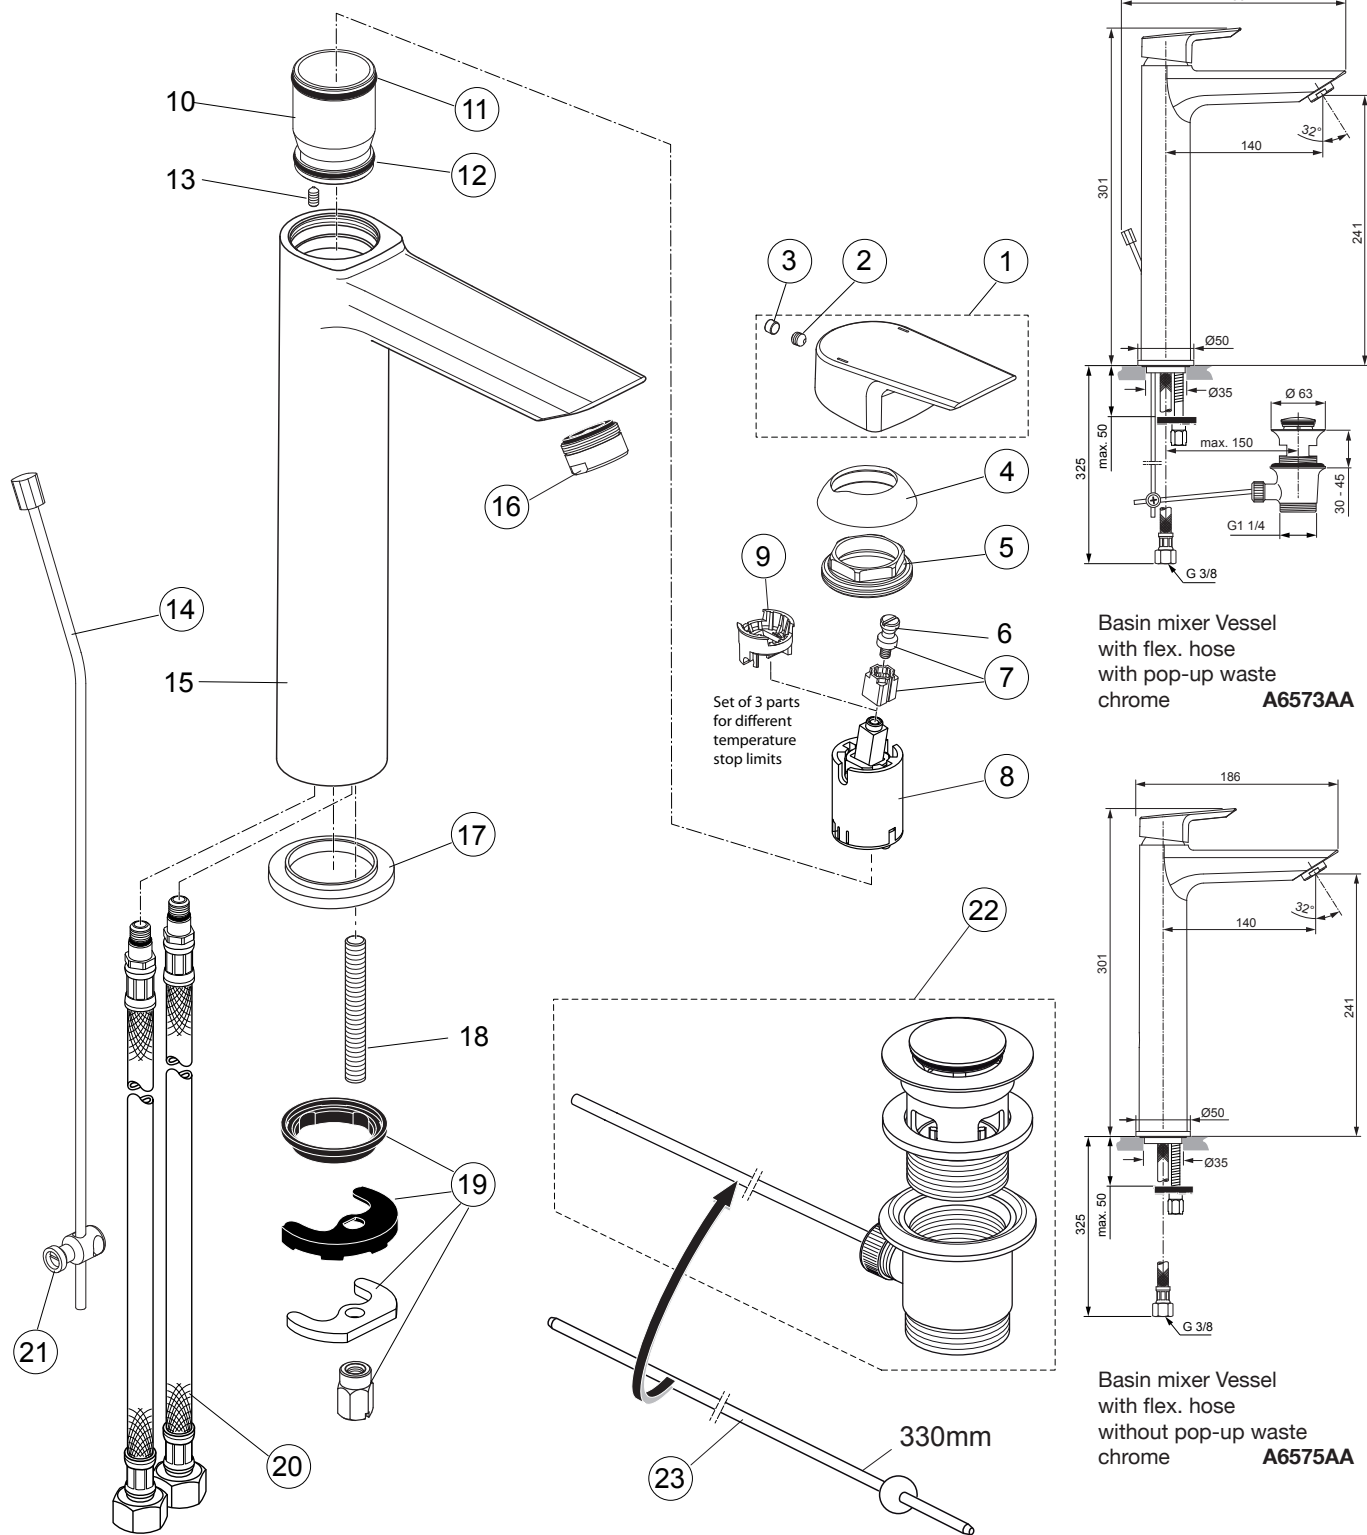

Produced since: **Nov. 2015**

Basin mixer Vessel
with flex. hose
with pop-up waste
chrome **A6573AA**

Basin mixer Vessel
with flex. hose
without pop-up waste
chrome **A6575AA**

Pos.	Description	Part-Number	Qty.	Pos.	Description	Part-Number	Qty.
1	Lever cpl. with Logo ISI	A 861 018 AA	1 Set	13	Thread pin M4 x 8 ISO 4027		
2	Thread pin M5x6 DIN914	A 860 603 NU	1 pcs	14	Lift rod cpl. + Pos. 21	B 961 119 AA	1 Set
3	Handle plug	A 963 751 NU	1 pcs	15	Body		
4	Cover cap	F 960 975 AA	1 pcs	16	Aerator M24x1 - 5ltr/min	B 960 754 AA	1 pcs
5	Thread ring M36x1	B 961 087 NU	1 pcs	17	Escutcheon	B 960 712 AA	1 pcs
6	Handle screw M4			18	Bolt M8x63		
7	Lever adapter + screw	A 860 892 NU	1 Set	19	Fixation kit	A 964 520 NU*	1 Set
8	Cartridge Kerox Ø28 + Pos.7	F 960 855 NU	1 Set	20	Flex. hose M10x1-G3/8-550	A 963 685 NU	1 pcs
9	Hot water limiter - 3 parts	B 961 088 NU	1 Set	21	Bracket	A 961 172 NU	1 pcs
10	Manifold			22	Pop-up waste complete	A 962 991 AA	1 Set
11	O - Ring Ø 28 x 2	A 963 299 NU	1 pcs	23	Pop-up bar 330mm long	A 960 200 AA	1 pcs
12	O - Ring Ø 26,7 x 1,78	A 962 825 NU	1 pcs				

*Universal set (not all parts needed)